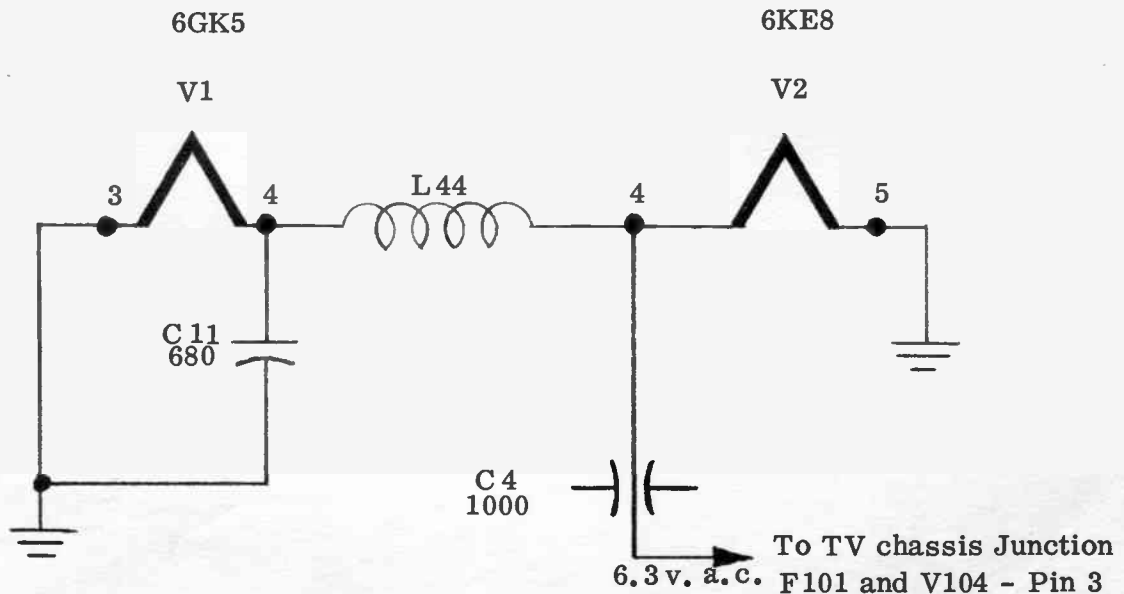

JULY 10, 1964

KRK 114 SCHEMATIC DIAGRAM CORRECTION

SERVICE DATA - Chassis KCS 148
1964 No. T5

The heater wiring diagram and tube lineup for the KRK 114 schematic diagram on Page 5 of Service Data 1964 No. T5 should be corrected as reproduced below:

SERVICE DATA - Chassis KCS 151
1964 No. T8

Change the tube type of the KRK 114 RF amplifier, shown on page 5, to read 3GK5.