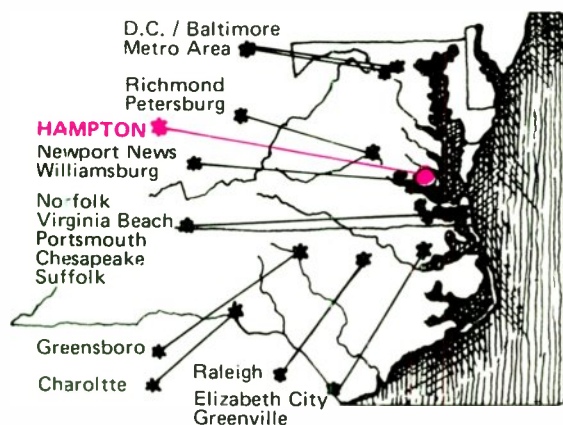

On site, lighted, police-patrolled parking for 3200 cars.

Located immediately off Interstate 64 we're easily accessible from all points!

Our audiences from Southeastern Virginia and Northeastern Carolina are waiting for you.