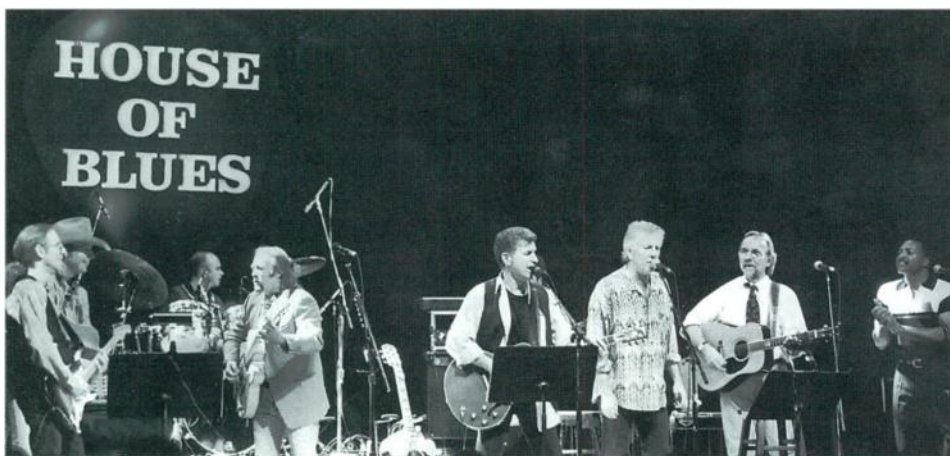

AP Photo

WITH ABBOTT AND COSTELLO inflatables at the helm, New York's famed Empire Theatre was relocated a half-block down 42nd Street on March 1st. The 7.4 million pound theatre, where the famed comic duo once performed, was towed 168 feet by hydraulic cylinders along a set of rails. The theatre will become the lobby for a 25-screen AMC movie complex scheduled to open next year.

PENN STATE UNIVERSITY presented the members of Aerosmith with customized football jerseys to mark their January 19th concert at the Bryce Jordan Center. Pictured (L-R) are the band's Brad Whitford and Steven Tyler, the university's Marcus Glover, Aerosmith's Joe Perry, the venue's Al Karosas, bandmates Tom Hamilton and Joey Kramer, and Joe Paterno's "talent scout," Jamie Kravcak.