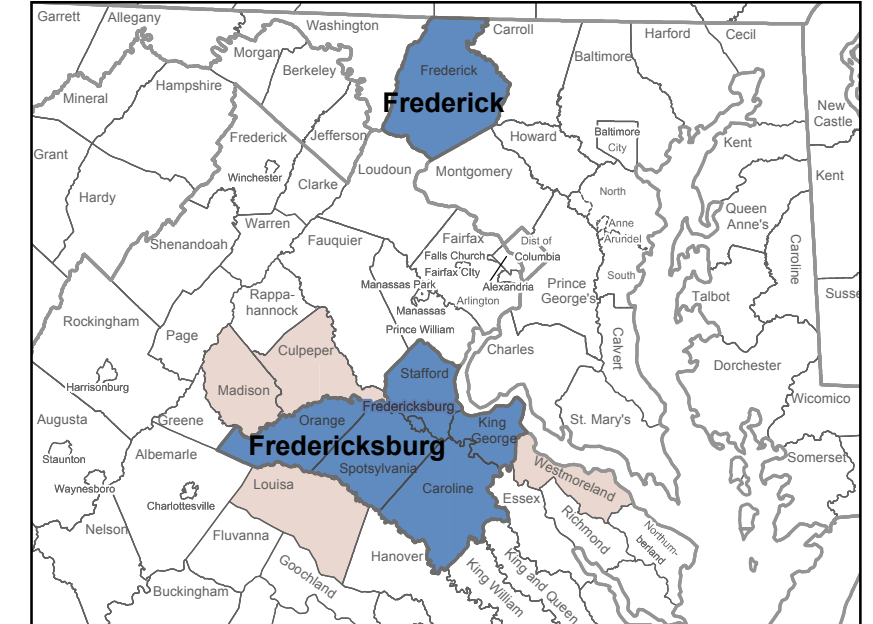

2013 Arbitron Radio Metro Map | Based on Fall 2013 Market Definitions

San Francisco also includes:
San Jose
Santa Rosa

Portsmouth-Dover-Rochester also includes:
Rockingham County M-Split, NH

Providence-Warwick-Pawtucket also includes:
New Bedford-Fall River

New York also includes:
Middlesex-Somerset-Union
Monmouth County, NJ
Morristown
Nassau-Suffolk (Long Island)
Putnam, Rockland, and Westchester Counties, NY
Stamford-Norwalk

Washington, DC also includes:
Frederick, MD
Stafford County, VA

Key

- Radio Metros, Market Rank 1-10
- Radio Metros, Market Rank 11-25
- Radio Metros, Market Rank 26-50
- Radio Metros, Market Rank 51-100
- Radio Metros, Market Rank 101+
- Non-Radio TSA Counties
- States
- Nielsen Television DMA®
- ↔ Indicates a county that is not contiguous to the DMA of which it is a part
- Austin Radio Metro
- Victoria DMA that does not contain a Radio Metro