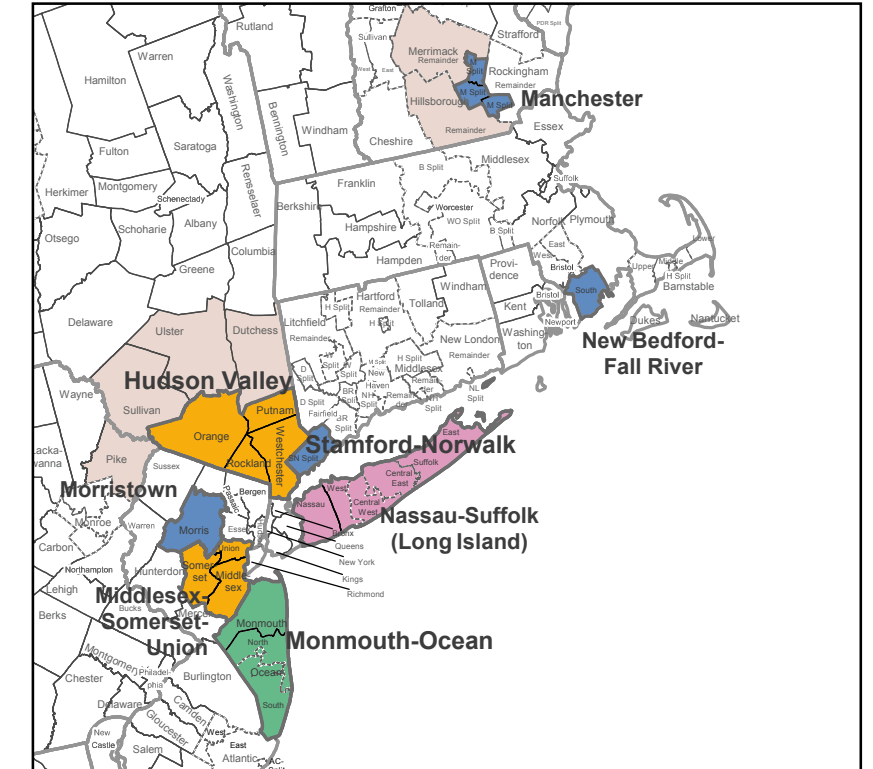

2013 Arbitron Radio Metro Map | Based on Fall 2013 Market Definitions

San Francisco also includes:
San Jose
Santa Rosa

Portsmouth-Dover-Rochester also includes:
Rockingham County M-Split, NH

Providence-Warwick-Pawtucket also includes:
New Bedford-Fall River

New York also includes:
Middlesex-Somerset-Union
Monmouth County, NJ
Morristown
Nassau-Suffolk (Long Island)
Putnam, Rockland, and Westchester Counties, NY
Stamford-Norwalk

Washington, DC also includes:
Frederick, MD
Stafford County, VA

Key

- Radio Metros, Market Rank 1-10
- Radio Metros, Market Rank 11-25
- Radio Metros, Market Rank 26-50
- Radio Metros, Market Rank 51-100
- Radio Metros, Market Rank 101+
- Non-Radio TSA Counties
- States
- Nielsen Television DMA®
- ↔ Indicates a county that is not contiguous to the DMA of which it is a part
- Austin Radio Metro
- Victoria DMA that does not contain a Radio Metro