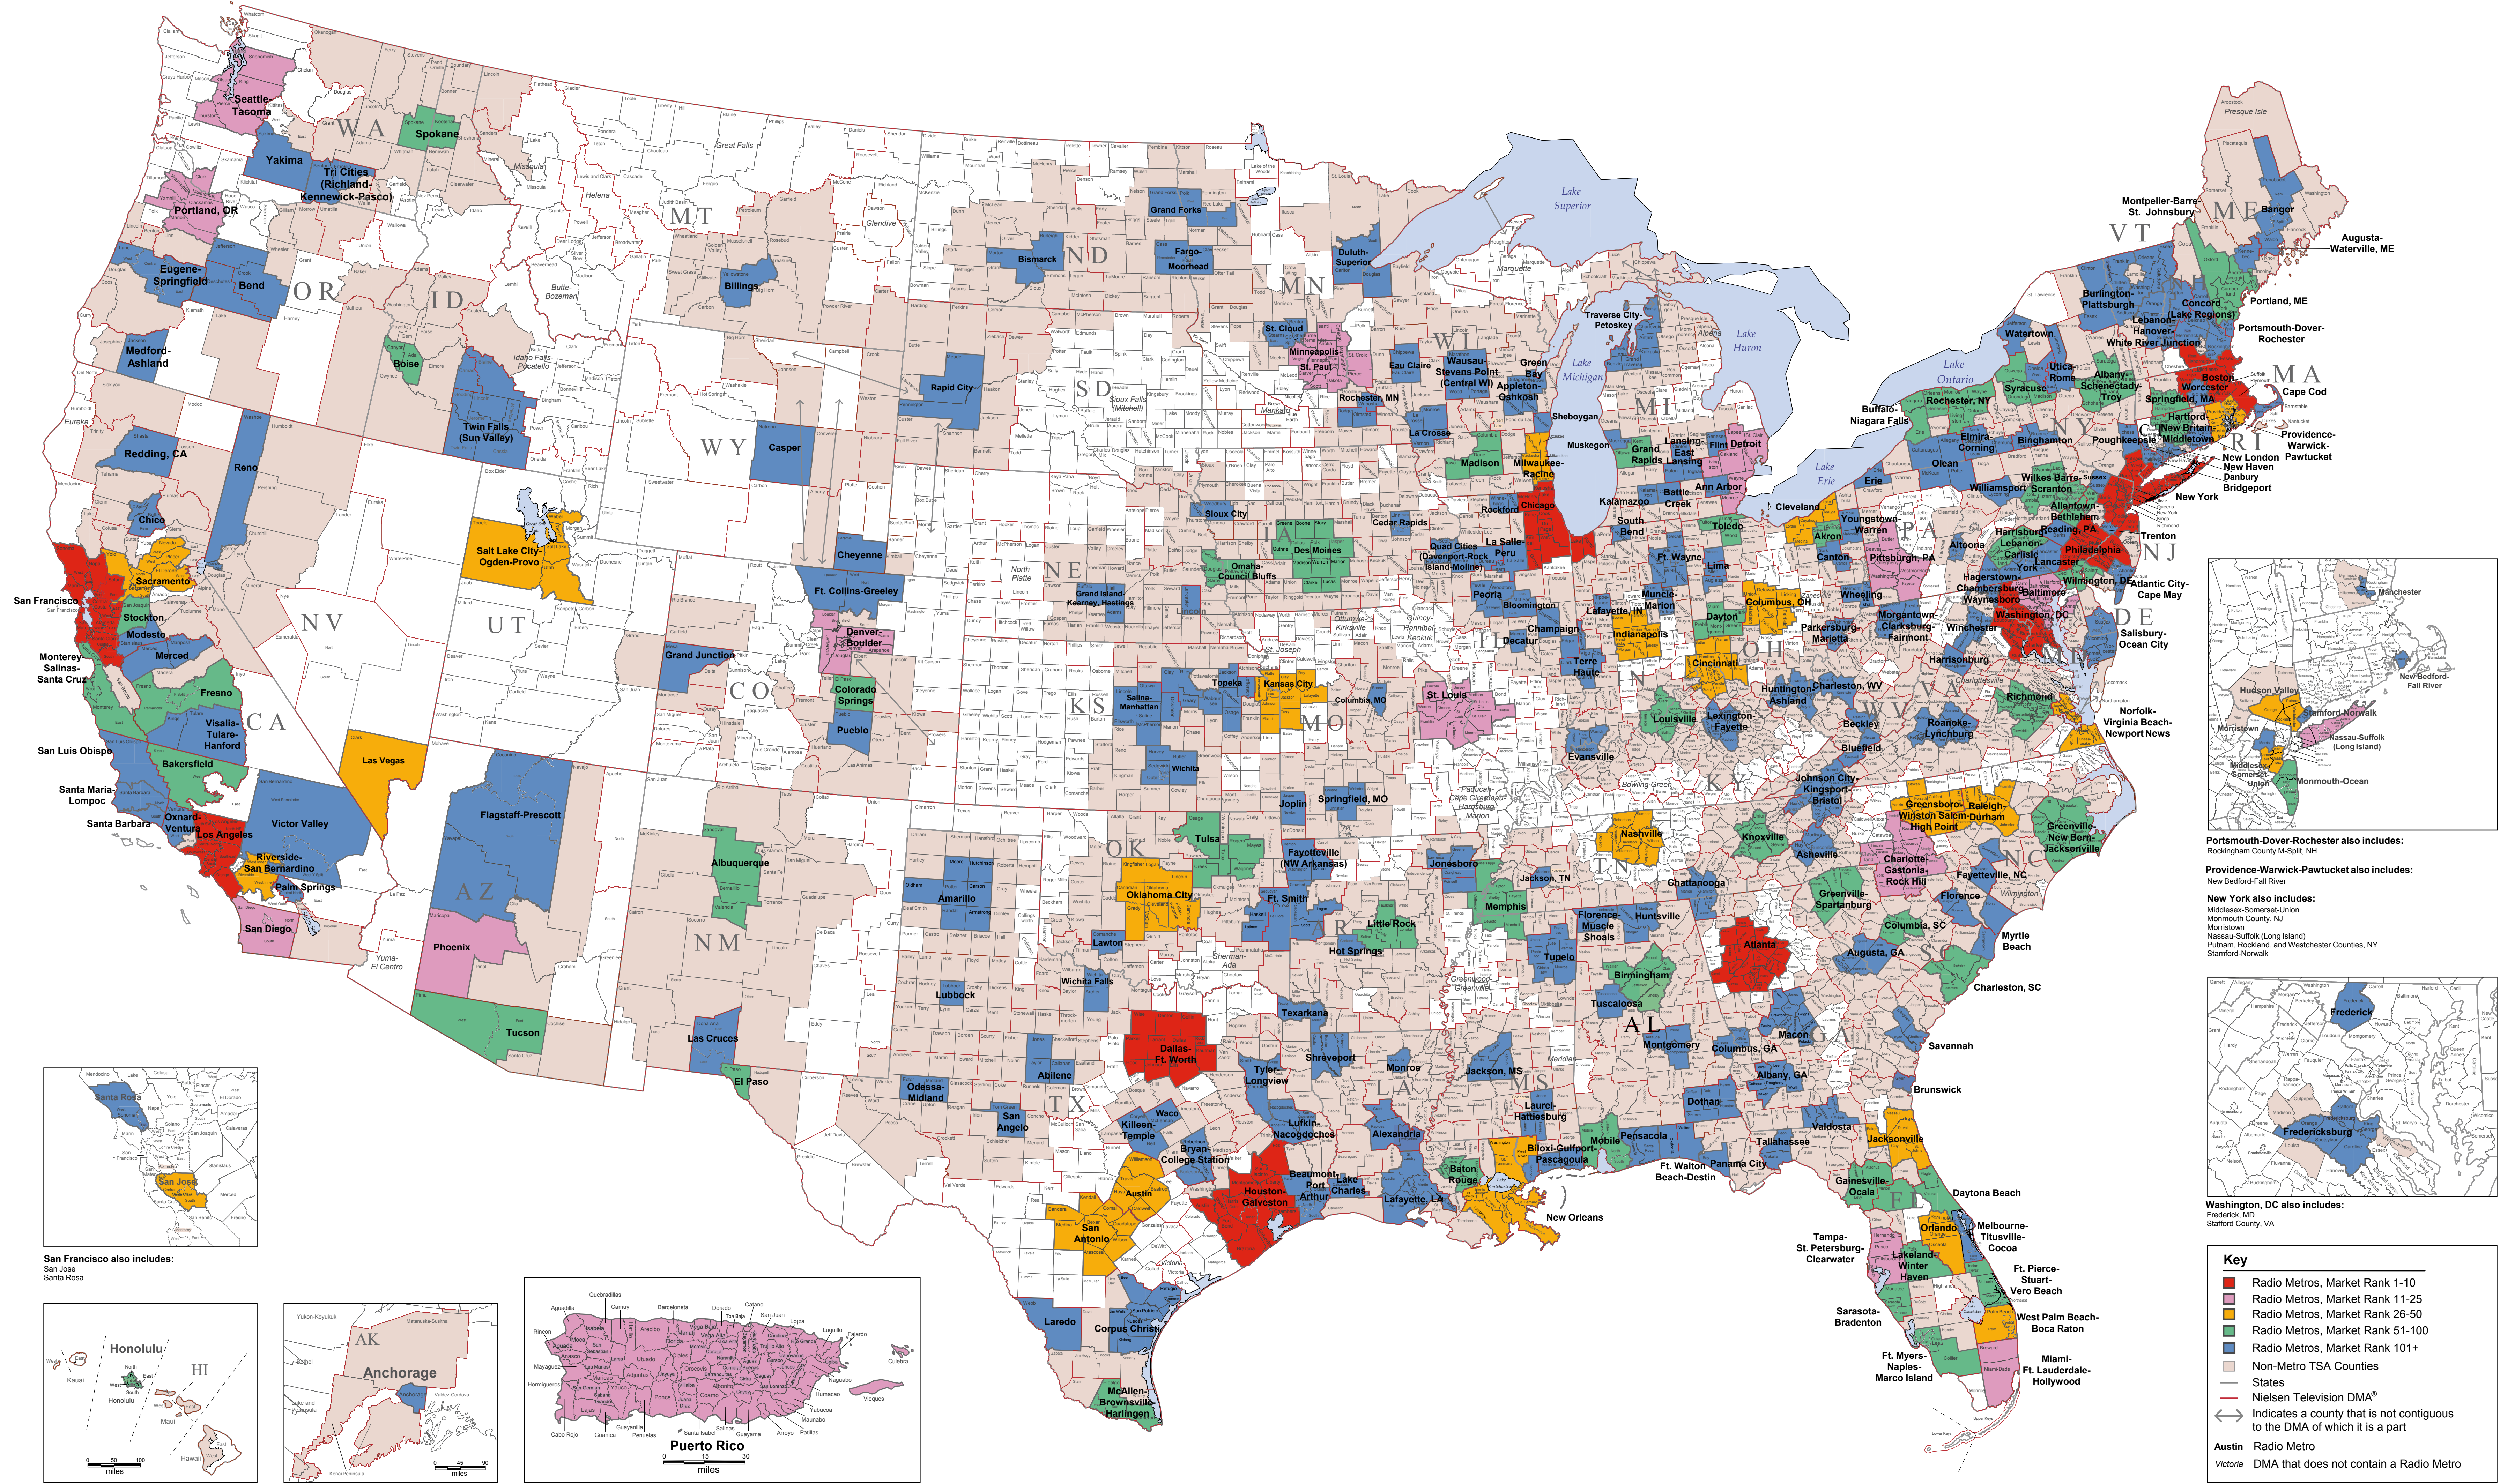

2013 Arbitron Radio Metro Map | Based on Fall 2013 Market Definitions

San Francisco also includes:
San Jose
Santa Rosa

Portsmouth-Dover-Rochester also includes:
Rockingham County M-Split, NH

Providence-Warwick-Pawtucket also includes:
New Bedford-Fall River

New York also includes:
Middlesex-Somerset-Union
Monmouth County, NJ
Morristown
Nassau-Suffolk (Long Island)
Putnam, Rockland, and Westchester Counties, NY
Stamford-Norwalk

Washington, DC also includes:
Frederick, MD
Stafford County, VA

Key

- Radio Metros, Market Rank 1-10
- Radio Metros, Market Rank 11-25
- Radio Metros, Market Rank 26-50
- Radio Metros, Market Rank 51-100
- Radio Metros, Market Rank 101+
- Non-Radio TSA Counties
- States
- Nielsen Television DMA®
- ↔ Indicates a county that is not contiguous to the DMA of which it is a part
- Austin Radio Metro
- Victoria DMA that does not contain a Radio Metro