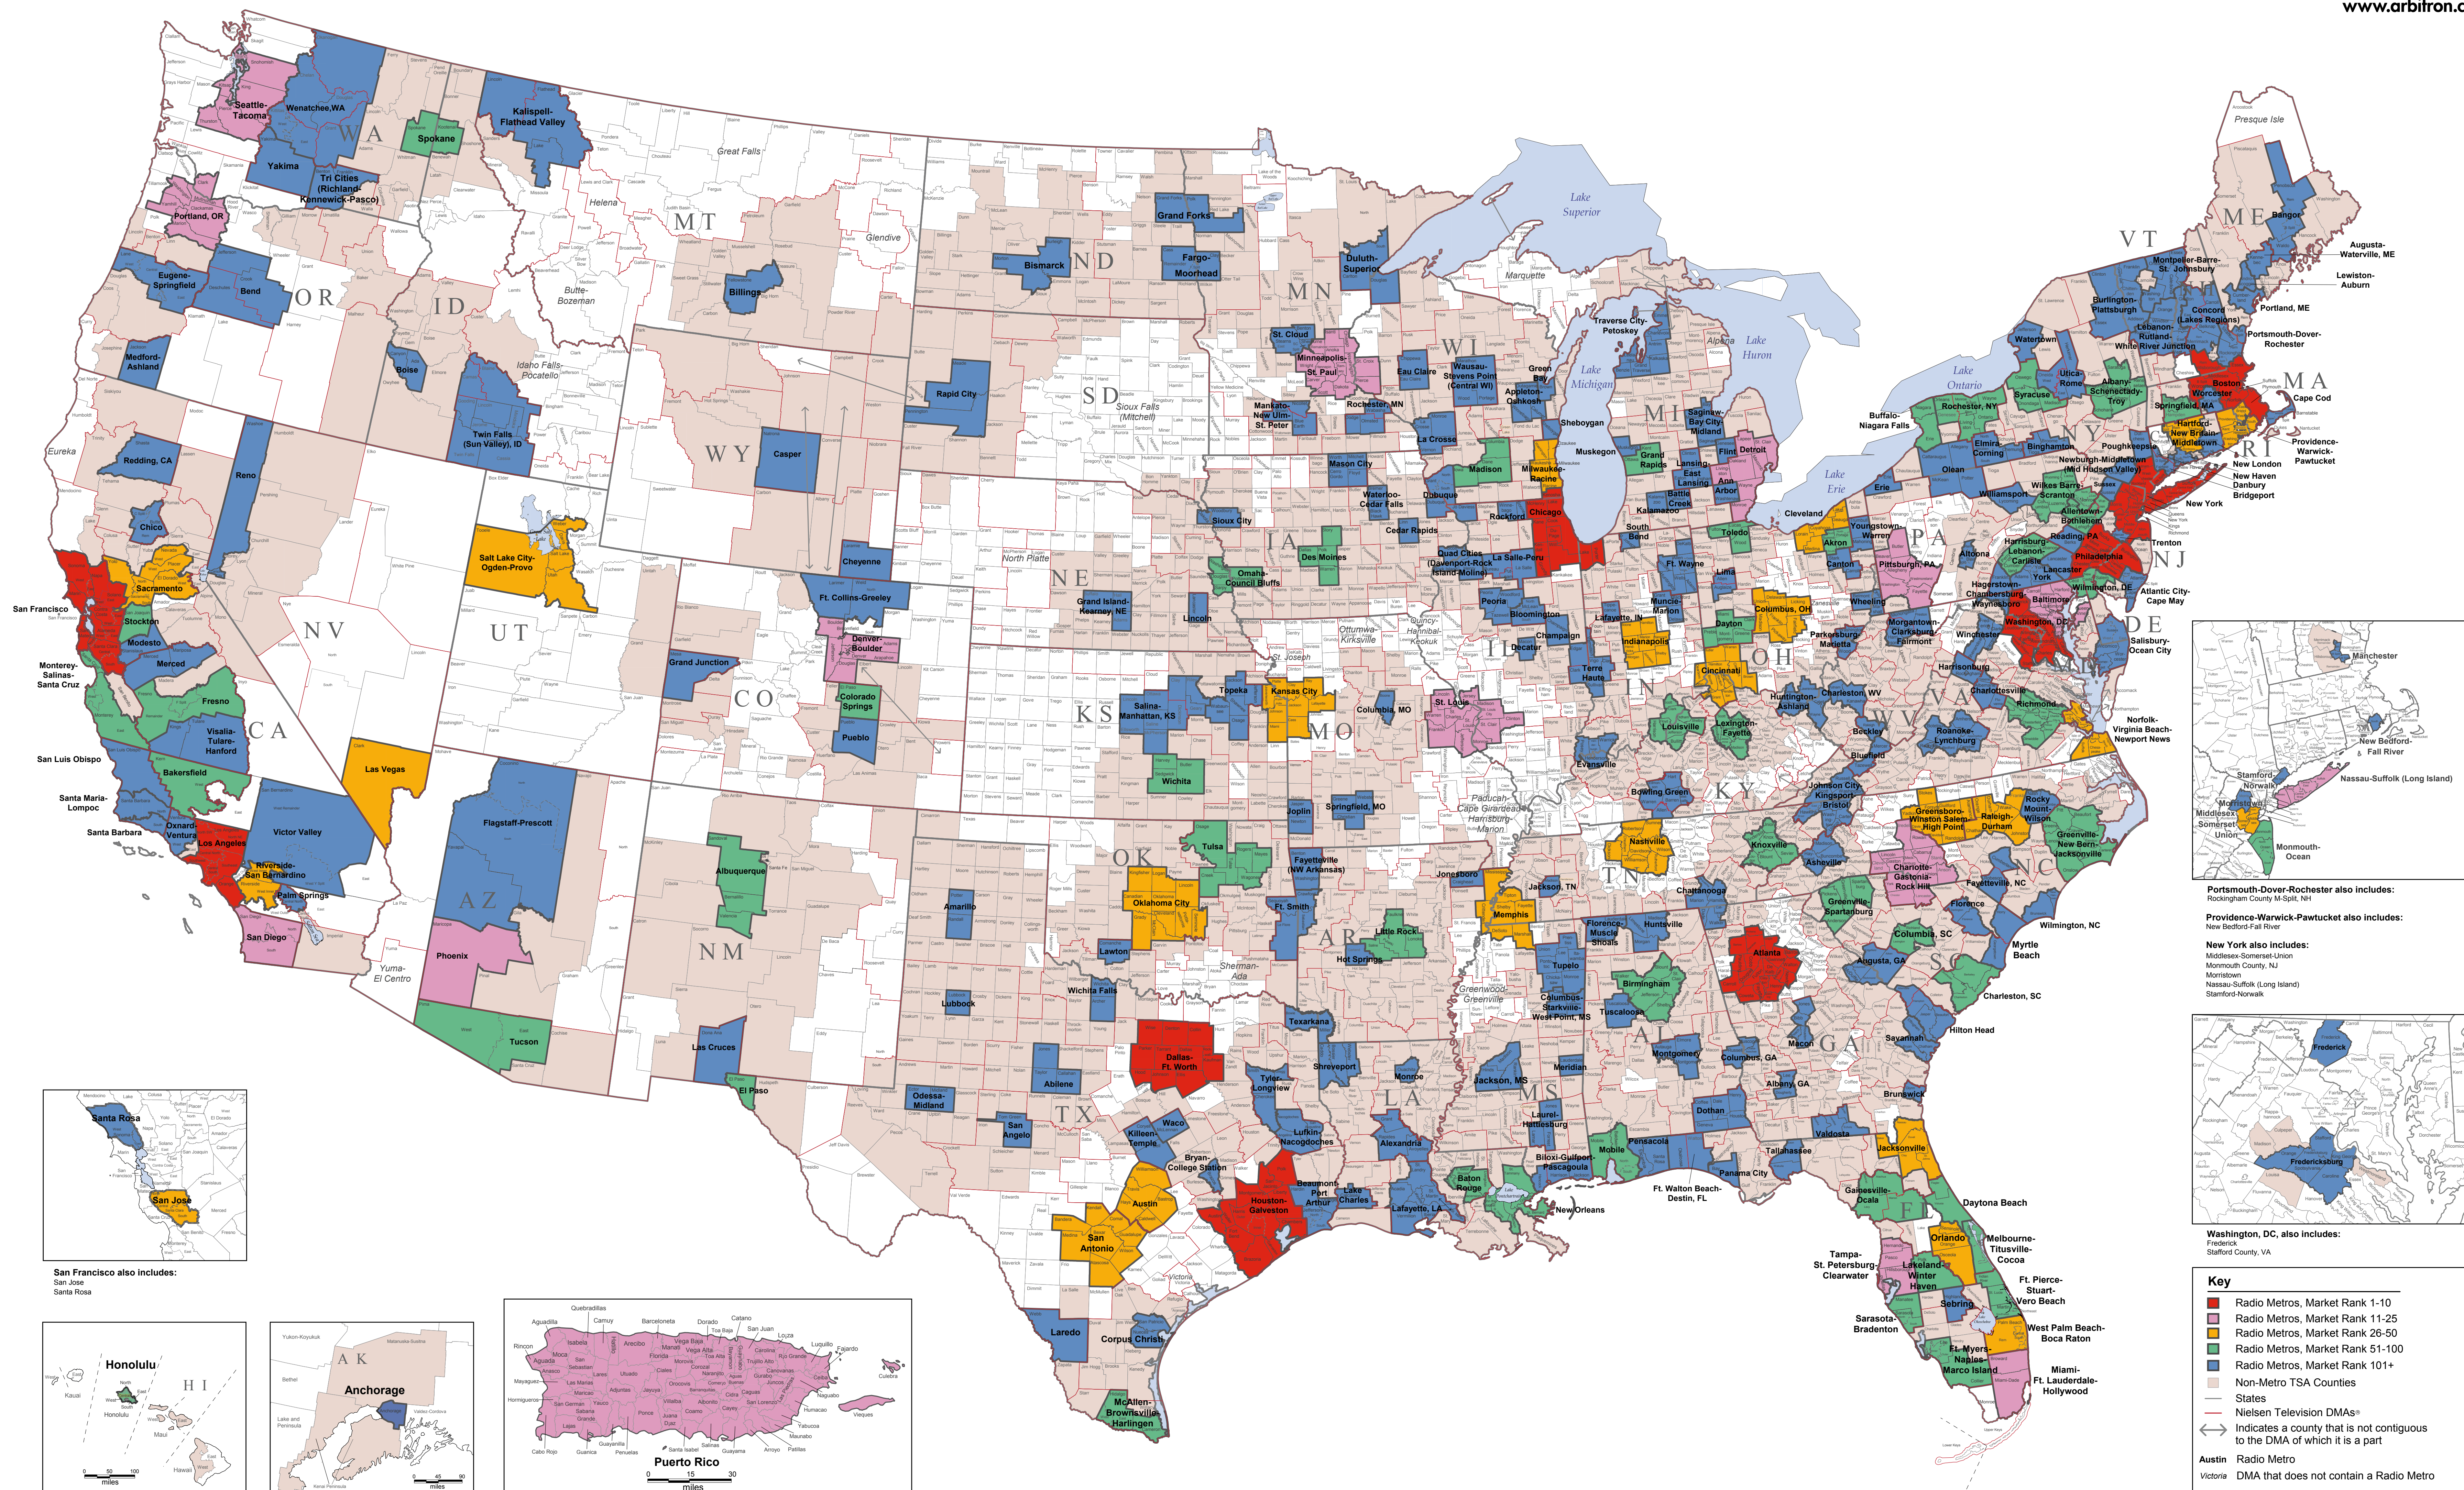

2011 Arbitron Radio Metro Map | Based on Fall 2010 Market Definitions

San Francisco also includes:
 San Jose
 Santa Rosa

Honolulu

Anchorage

Puerto Rico

Portsmouth-Dover-Rochester also includes:
 Rockingham County M-Split, NH
 New Bedford-Fall River

Providence-Warwick-Pawtucket also includes:
 New Bedford-Fall River

New York also includes:
 Middlesex-Somerset-Union
 Monmouth County, NJ
 Morristown
 Nassau-Suffolk (Long Island)
 Stamford-Norwalk

Washington, DC, also includes:
 Frederick
 Stafford County, VA

Key

- Radio Metros, Market Rank 1-10
- Radio Metros, Market Rank 11-25
- Radio Metros, Market Rank 26-50
- Radio Metros, Market Rank 51-100
- Radio Metros, Market Rank 101+
- Non-Metro TSA Counties
- States
- Nielsen Television DMAs®
- Indicates a county that is not contiguous to the DMA of which it is a part
- Austin Radio Metro
- Victoria DMA that does not contain a Radio Metro