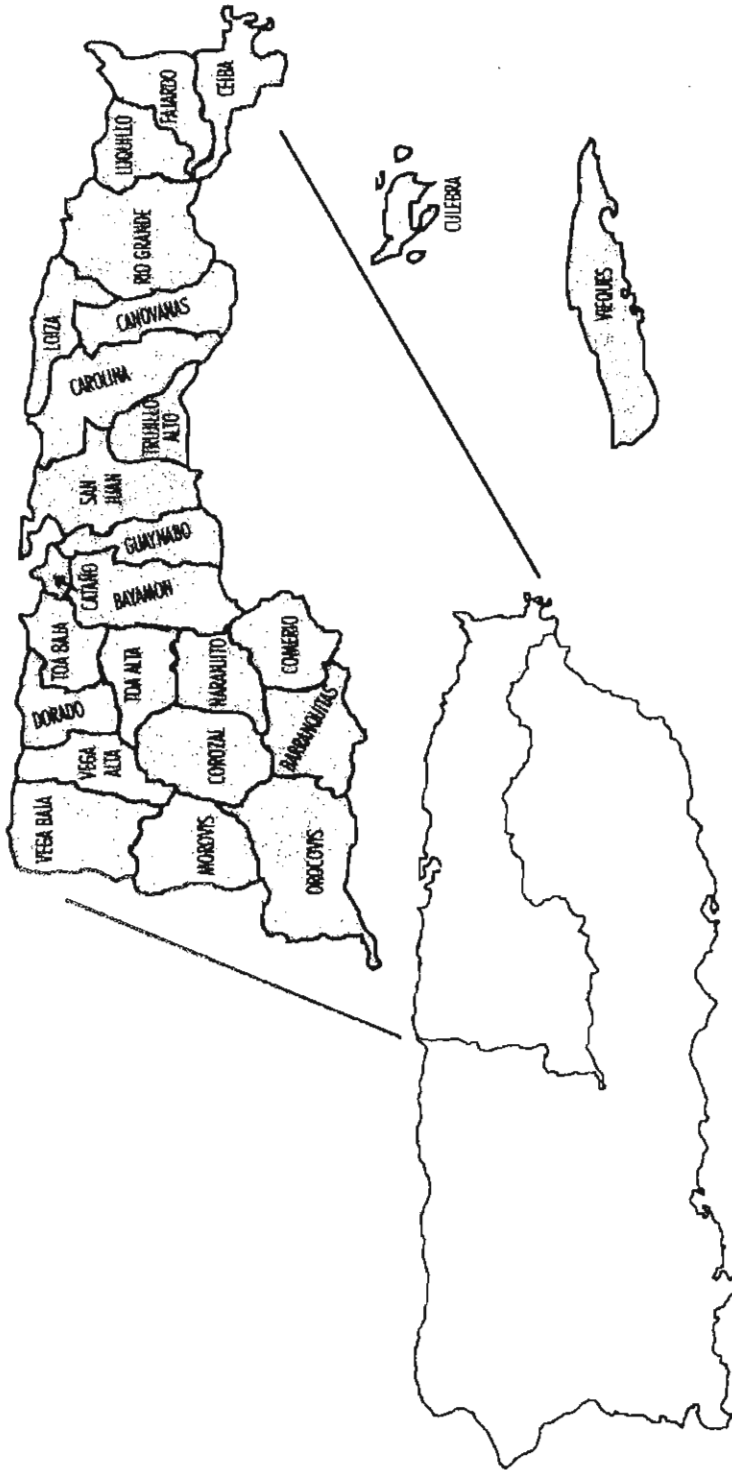

NORTH EAST AREA

Municipios Included Proportionately in Radio Audience Estimate Survey

POPULATION BY MUNICIPIOS

Total Population 12+:	1,402,891						
San Juan	372,364	Vega Baja	47,786	Cataño	30,618	Morovis	20,919
Bayamón	194,413	Río Grande	41,344	Corozal	28,023	Orocovis	17,281
Carolina	153,628	Toa Alta	40,005	Dorado	26,979	Comerio	16,291
Guaynabo	80,710	Canóvanas	31,794	Loíza	25,782	Luquillo	15,381
Toa Baja	77,592	Fajardo	30,424	Naranjito	23,787	Ceiba	14,333
Trujillo Alto	52,942	Vega Alta	30,542	Barranquitas	21,341	Vieques	7,244
						Culebra	1,358