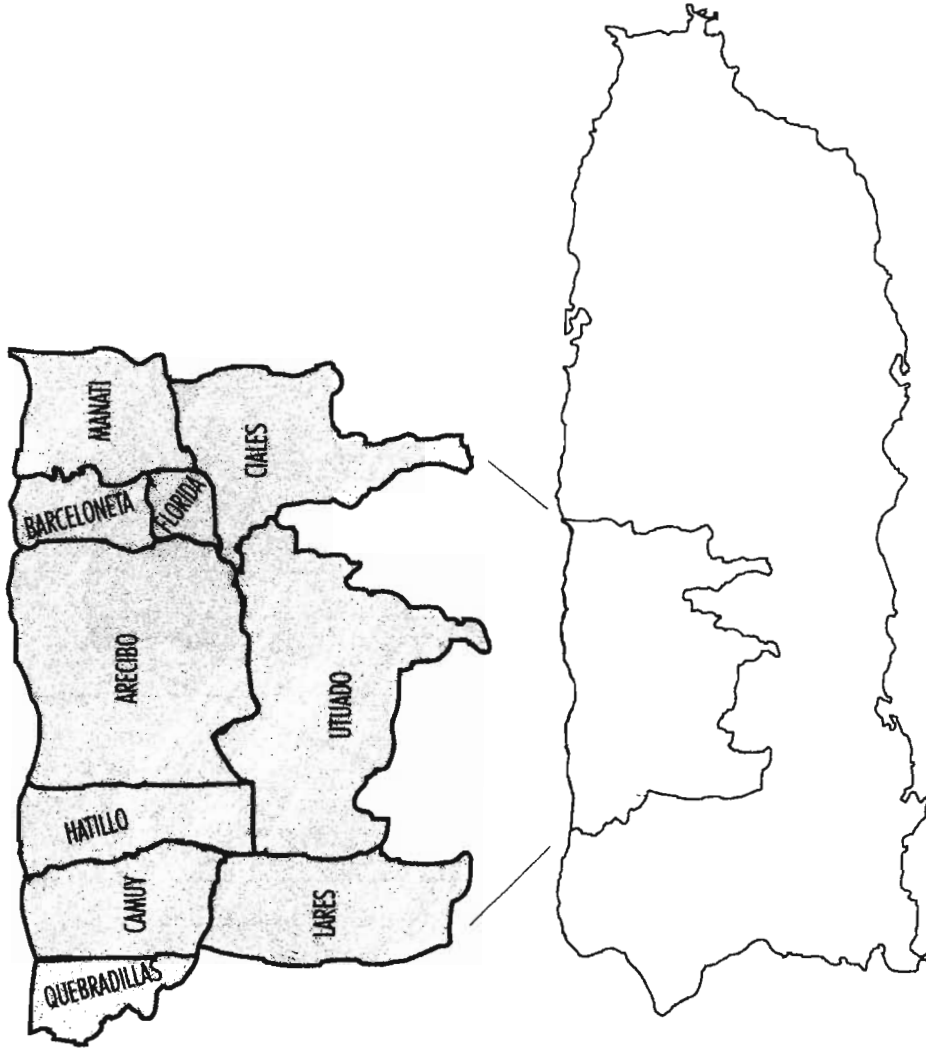

NORTH AREA

Municipios Included Proportionately in Radio Audience Estimate Survey

POPULATION BY MUNICIPIOS

Total Population 12+:	*275,177
Arecibo	80,663
Manati	32,151
Utuado.....	27,994
Hatillo.....	27,916
Camuy.....	24,771
Lares	23,908
Barceloneta	18,026
Quebradilla	17,866
Ciales	14,550
Florida	7,332

• PROJECTION OF 1999 POPULATION