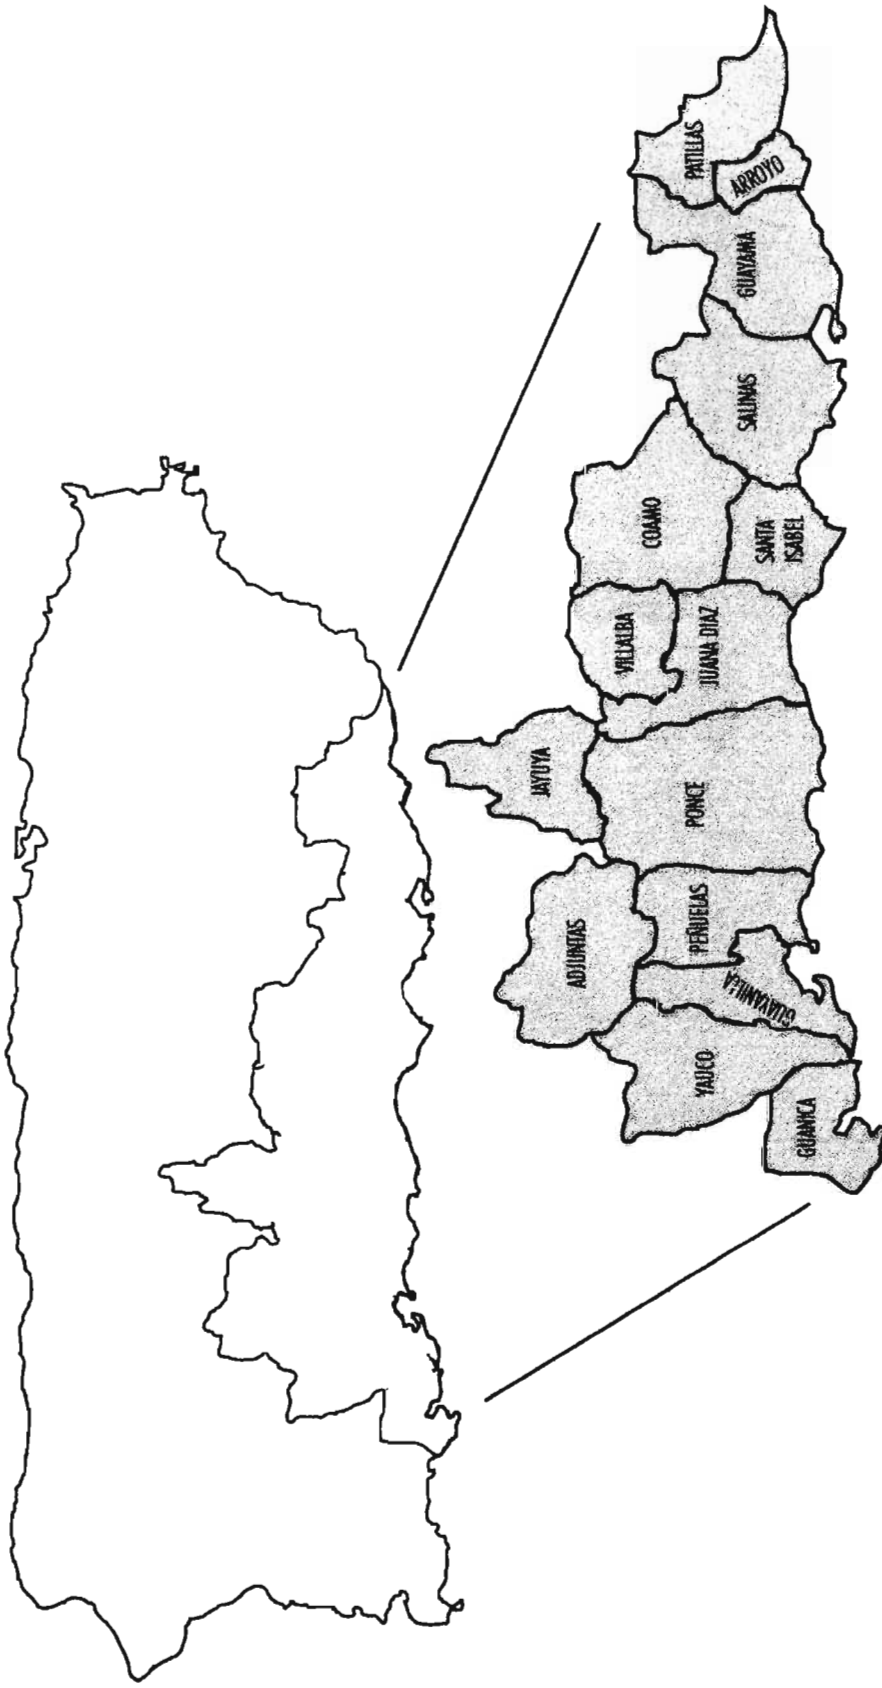

SOUTH AREA

Municipios Included Proportionately in Radio Audience Estimate Survey

POPULATION BY MUNICIPIOS

Total Population 12+:	* 452,213
Ponce	150,186
Juana Diaz	37,077
Yauco.....	35,495
Guayama.....	33,492
Coamo.....	27,876
Salinas	23,020
Villalba	19,390
Peñuelas.....	18,667
Guayanilla.....	17,597
Guánica.....	16,657
Patillas	16,265
Adjuntas	15,735
Santa Isabel.....	13,021
Arroyo	15,520
Jayuya	12,215

• PROJECTION OF 1999 POPULATION