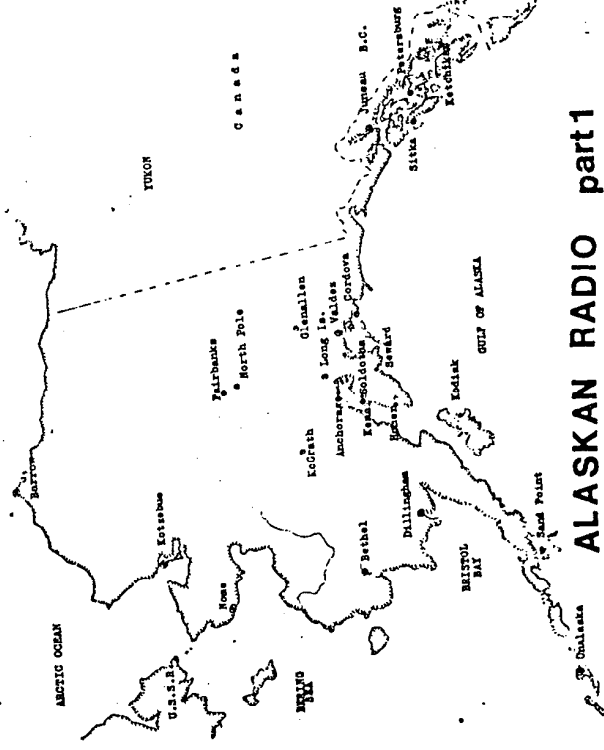

D26-1-1

ALASKAN RADIO part 1

This listing provides what is the latest compilation of data on Alaska's AM dial. Most of the information has been confirmed through personal monitoring, phone calls to the individual stations, or the latest data from BROADCASTING yearbook. As is often the case, information is subject to change; however as of 1 November, 1984 the information is accurate.

Part II will cover the Alaskan Forces Radio Network, which I hope to complete later this winter. Also, I plan to visit AFRN headquarters and studios later on in January to obtain the latest information.

All geographic locations are indicated on the accompanying map. The reason for omitting the Central and Western Aleutians is not to "cut Alaska short", but in the interest of saving space. Also, the only AM station in the Aleutians is the Navy's 890 at Adak, which I hope to have covered in Part II. I am also due to visit my old home at Adak, during a logistics flight in January and hope to obtain the latest information on the facility.

Surprisingly, much of this information is based on Brian Vernon's well-researched article from DKN Volume 48, Number 23 published on 6 April, 1981. Special thanks to Brian for his offer of assistance in this article.

Of course, if any updates or obvious changes are monitored on any Alaskan stations, it would be appreciated if they would be brought to my attention.

There are still a few AM applications on file with the FCC for new AM stations. These are in the process of being researched, and any updates will be passed on upon confirmation.

Alaska has always been a difficult state to capture on AM east of the Rocky Mountains, hopefully this information will make it a little easier.

FREQ	CALLS	LOCATION	POWER KW	D/N	OTHER
550	KENI	Anchorage	5/5		AdCon 24Hrs.
560	KYOK	Kodiak	1/1		AdCon d,CW,M,WL,Jazz eves. AL,SNN nets