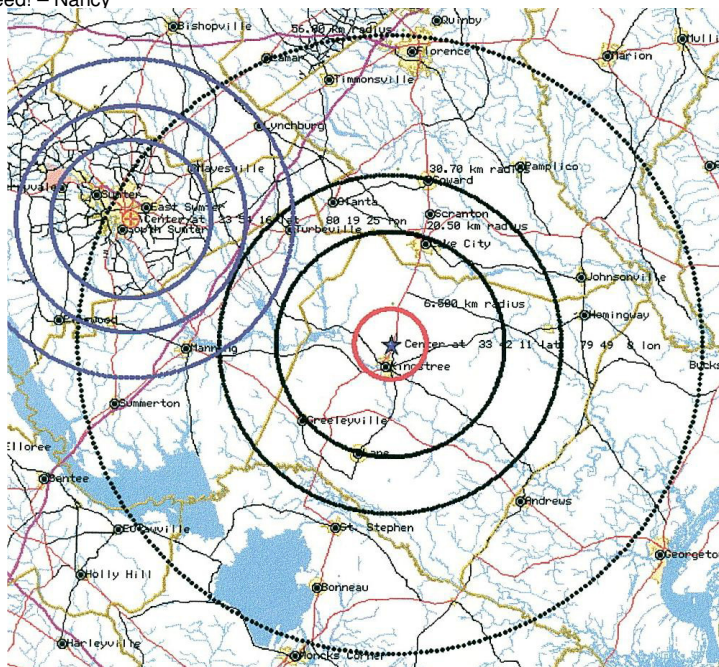

UTAH JAZZ David Locke, Ron Boone Web: nba.com/jazz/

AM
750 KOAL Price, UT
920 KVEL Vernal, UT
1210 KHKR Washington, UT

1280 KZNS Salt Lake City, UT
1390 KLGJN Logan, UT

FM
94.9 KPKY Pocatello, ID
97.5 KZNS-FM Coalville, UT
97.7 K249EQ Saint George, UT (1) *

104.5 KZKY Ucon, ID
106.9 K295CW Logan, UT (2)

Relays: 1) KHKR 1210, 2) KLGJN 1390, **Note:** * denotes Jazz' list has frequency as 97.9 MHz

LOS JAZZ DE UTAH No play-by-play personnel information available, Web: nba.com/jazz

1600 KTUB Centerville, UT

106.3 KBMG Evanston, WY (45 games)

That will wrap it up for another edition of SportChannels; in the next edition, the radio listings for the Southwest Division will be featured. 73 and play hard from NØUIH, the Florissant Valley Dial Twister.

2019-2020 IRCA DX CONTEST – Manager: Nancy Johnson – 2922 S Olivewood – Mesa AZ 85212
Email: NancyJohnson@prodigy.net

January 15 2020 – Contest Update

1. John C Johnson	249	3. Greg Hall	241	5. Tim Noonan	189	7. Nancy Johnson	68
2. Larry Van Horne	245	4. Dennis Vroom	192	6. Phil Bytheway	73	8. Mike Sanburn	31

If you would like to enter the contest rules can be found in the August 17 2019 SDXM (V 57 #1). The contest will end 2359 on May 31 2020 so there is plenty of time to enter. New catches are guaranteed! – Nancy

WDXY Sumter SC 1240

THE INTERNATIONAL RADIO CLUB OF AMERICA
PO Box 60241, Lafayette LA 70596
<http://www.ircaonline.org>

The IRCA is a non-profit organization devoted to the hobby of hearing distant stations on the Broadcast Band (510-1720 kHz). **DX Monitor**, the official publication of the IRCA, is published in "soft" form 35 times a year (weekly from October through March, twice monthly from April to October.) **DX Monitor** contains members' loggings, articles on radio stations, receiver reviews, technical articles, DX tips, and other material of interest to Broadcast Band DX hobbyists.

CLUB OFFICERS AND CONTACT INFORMATION

President: Bruce Portzer, 6546 19th Ave NE, Seattle WA 98115
Email: portzerbt@gmail.com (all proposals, suggestions and gripes go here)

Secretary-Treasurer: Lynn Hollerman, PO Box 60241, Lafayette LA 70596
Email: lynnhollerman@yahoo.com (dues, address changes, IRCA mailing list sign-ups)

Board of Directors: Phil Bytheway (chairman) – phil.bytheway@gmail.com, Dennis Gibson – wb6tnb@yahoo.com, Stephen S Howe – showe@albany.edu, John C Johnson – John_Johnson@prodigy.net, Patrick Martin – mwdxer@webtv.net, Mike Sanburn – mikesanburn@hotmail.com and Robert Wien – wienbob@aol.com

Publishing Committee: Editor-in-Chief: Phil Bytheway, 9705 Mary Ave NW, Seattle WA 98117-2334
Email: DXM.EiC@gmail.com (all material for publication goes here)

MEMBERSHIP DUES

- Worldwide $5 (for the first year – ie a joining fee)
- Worldwide $0 (subsequent years – ie renewal)

Make checks and Money Orders in US funds payable to IRCA
All dues and address changes go to: IRCA, PO Box 60241, Lafayette LA 70596

Pay electronically with PayPal. Go to www.paypal.com, then send your dues to ircamember@ircaonline.org – contact Lynn Hollerman for more information.

For information on **subscribing to the IRCA mailing list** at Hard-Core-DX, a group Email service, contact the moderator, Lynn Hollerman at lynnhollerman@yahoo.com.

Unless otherwise noted, permission is granted to publish, broadcast, or otherwise reproduce non-copyrighted material appearing in **DX Monitor** provided credit is given to the IRCA and permission is obtained from the original contributor. Opinions in **DX Monitor** are those of the original contributors and do not necessarily reflect those of the IRCA, its publishing staff, editors or officers.