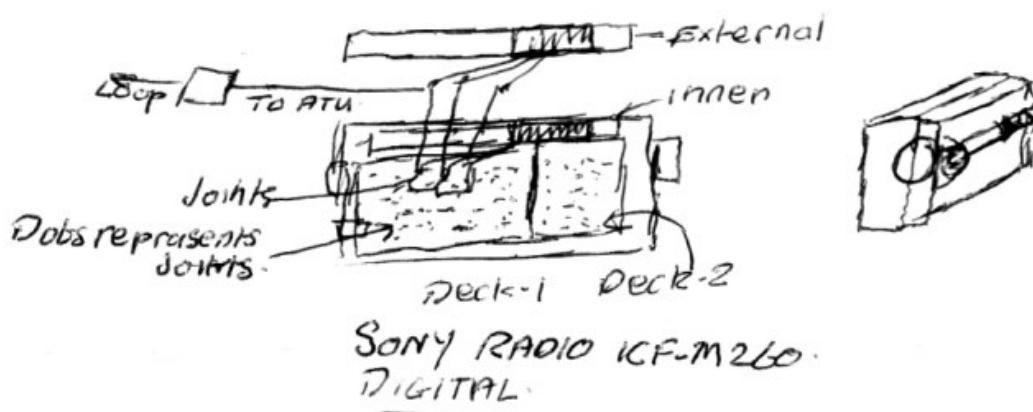

During normal operation, WWVB transmits 24 hours per day, seven days a week, providing the nation with reliable time and frequency information. CGC uses WWVB to synchronize its master oscillator which is then used in CGC's frequency measuring service. (GPS is not authorized for this purpose; see FCC Rule 73.1540(c).)

To learn much more about WWVB, visit: <http://tf.nist.gov/stations/wwvb.htm>

Written by Robert Gonsett, W6VR, December 15, 2008 courtesy The CGC Communicator newsletter #872)

Happy New Year

Good listening in 2009

73s *Steve* .

MAILBAG

Papeveld 3, B-9320 Erembodegem (Aalst), Vlaanderen (Belgium)
with Herman Boel e-mail: mailbag@mwcircle.org ☎ +32-476-524258

John Robert Sadler has sent in another letter with information on his antenna experiments

“Just thought I’d drop a line. I have been experimenting with a 40mtr wound loop Home Brew ATU. I then went a stage further in modifying my Panasonic to run a loop and ATU. Then I saw the projects in MWNews using loopsticks for lightwards, so I had a go at adding a loopstick extra to my Sony with a length of wire hooked up to my ATU.

I had to make careful solder joint to which I taped three contact points using three short lengths of litz wire. I then positioned the stick on the back of the Sony. The results are beginning to pay off.”

Here is an image of John’s set-up:

Thanks for the info, John.
73 - Herman -