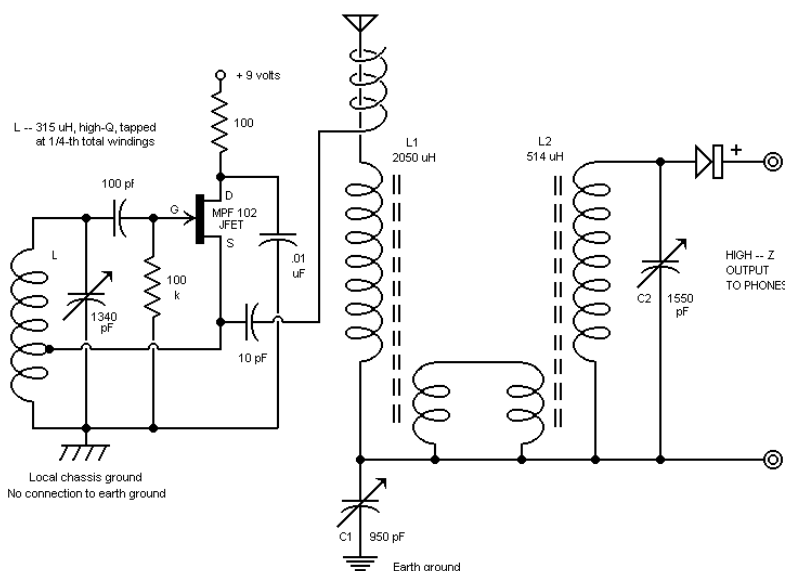

Two applications of a single active device that appealed to me are the beat frequency oscillator (BFO) for exalted carrier reception, and the good old regenerative receiver. At one time I was convinced that the BFO approach was the most effective use of a single active device possible. Now I'm not so sure.

There are two 1AD approaches that have worked well for me in NDB DXing. The first is the Long Wave (LW) BFO Receiver. I started casual NDB listening with my favorite kind of receiver, a crystal set, but the results were disappointing. Three local beacons could be heard but no DX. By loosely coupling the output of a small signal generator and tuning it to the same frequency as the LW crystal set, many more beacons were heard. In keeping with 1AD tradition the signal generator was replaced with a 1-FET Hartley BFO. It is connected to the crystal set by a clip lead loosely wrapped around the antenna lead-in wire. The BFO tank should be high “Q” to keep the oscillations as sharp as possible. You'll see the 1-FET BFO on the left and a double-tuned crystal set on the right in this circuit diagram.

Applying the BFO this way is called exalted carrier reception. Crystal sets by their nature are inefficient in detecting weak DX signals. Tuning a BFO to the carrier of a weak DX signal raises the voltage of the signal to a region of much more efficient detection. Exalted carrier is amplification of sorts but it is different from regeneration or “reflexing” – here, the set is continuously in oscillation. In the case of an isolated weak DX signal, use of an exalted carrier raises the signal to the level of