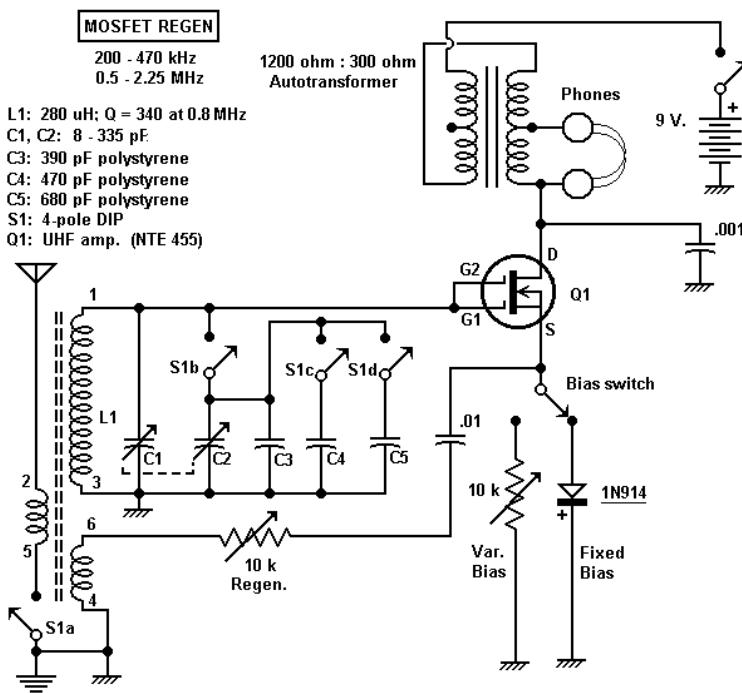

UTILITY DESK

The home of non-broadcast news
with Andy Robins KB8QGF

1529 Miles Avenue, Kalamazoo, MI 49001, USA
e-mail:utility@mwcircle.org

A Different Approach to NDB DXing, Continued

Last time we heard about a home-built modified crystal receiver for NDB DXing built by Mike Tuggle WY3B in sunny Hawaii. Mike has since moved on to a different "One-Active Device" (1AD) receiver, which he describes in the second part of his article.

Minimalist Approaches to NDB DXing – Part Two

The second "one active device" approach to LF/MF DXing I've had success with is the MOSFET Regenerative LW Receiver. This set started out by replacing the tube in the "Hellenedyne" set (<http://home.comcast.net/~phils_radio_designs/>) with a MOSFET. Distinctive, but not unique, features of this receiver are

source-derived positive feedback link and use of the forward drop across a silicon diode to establish gate-to-source bias. The diode bias works particularly well on LW. The ferrite rod coil and variable capacitor were salvaged from a junked Pioneer tuner. Along the way a few tweaks were needed to get regeneration, most notably very light antenna coupling. And, the question arose, what to do with gate two? I tried grounding it and applying

positive bias from a voltage divider, but the best results were obtained by simply tying it to gate one.

With the extra gang on the tuning capacitor it took little effort to rig it up for longwave. Unlike with mediumwave, LW reception is much better when the antenna is connected through to the ground. Extra Mylar capacitors are used in shunt to get down to 200 kHz. It has now become my primary LW set.

The MOSFET used is a Siemens "1216" obtained from an old rusty UHF tuner out of a Zenith TV set - after some prying and de-soldering. I can find no info on this device but suspect it may be an NTE455 equivalent. Provenance aside, this MOSFET is orders of magnitude