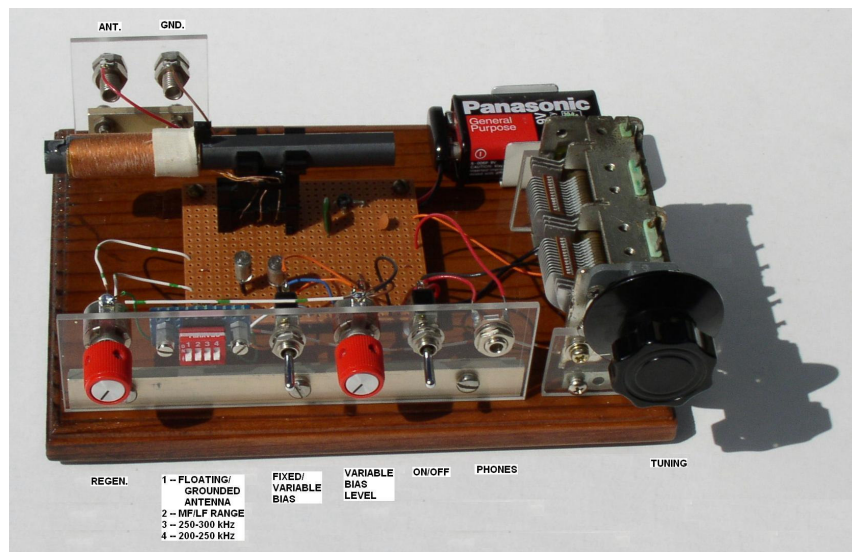

UTILITY DESK

The home of non-broadcast news
with Andy Robins KB8QGF

1529 Miles Avenue, Kalamazoo, MI 49001, USA
e-mail:utility@mwcircle.org

A Different Approach to NDB DXing, Continued

Last time we heard about a home-built modified crystal receiver for NDB DXing built by Mike Tuggle WY3B in sunny Hawaii. Mike has since moved on to a different "One-Active Device" (1AD) receiver, which he describes in the second part of his article.

Minimalist Approaches to NDB DXing – Part Two

The second "one active device" approach to LF/MF DXing I've had success with is the MOSFET Regenerative LW Receiver. This set started out by replacing the tube in the "Hellenedyne" set (<http://home.comcast.net/~phils_radio_designs/>) with a MOSFET. Distinctive, but not unique, features of this receiver are

source-derived positive feedback link and use of the forward drop across a silicon diode to establish gate-to-source bias. The diode bias works particularly well on LW. The ferrite rod coil and variable capacitor were salvaged from a junked Pioneer tuner. Along the way a few tweaks were needed to get regeneration, most notably very light antenna coupling. And, the question arose, what to do with gate two? I tried grounding it and applying

positive bias from a voltage divider, but the best results were obtained by simply tying it to gate one.

With the extra gang on the tuning capacitor it took little effort to rig it up for longwave. Unlike with mediumwave, LW reception is much better when the antenna is connected through to the ground. Extra Mylar capacitors are used in shunt to get down to 200 kHz. It has now become my primary LW set.

The MOSFET used is a Siemens "1216" obtained from an old rusty UHF tuner out of a Zenith TV set - after some prying and de-soldering. I can find no info on this device but suspect it may be an NTE455 equivalent. Provenance aside, this MOSFET is orders of magnitude