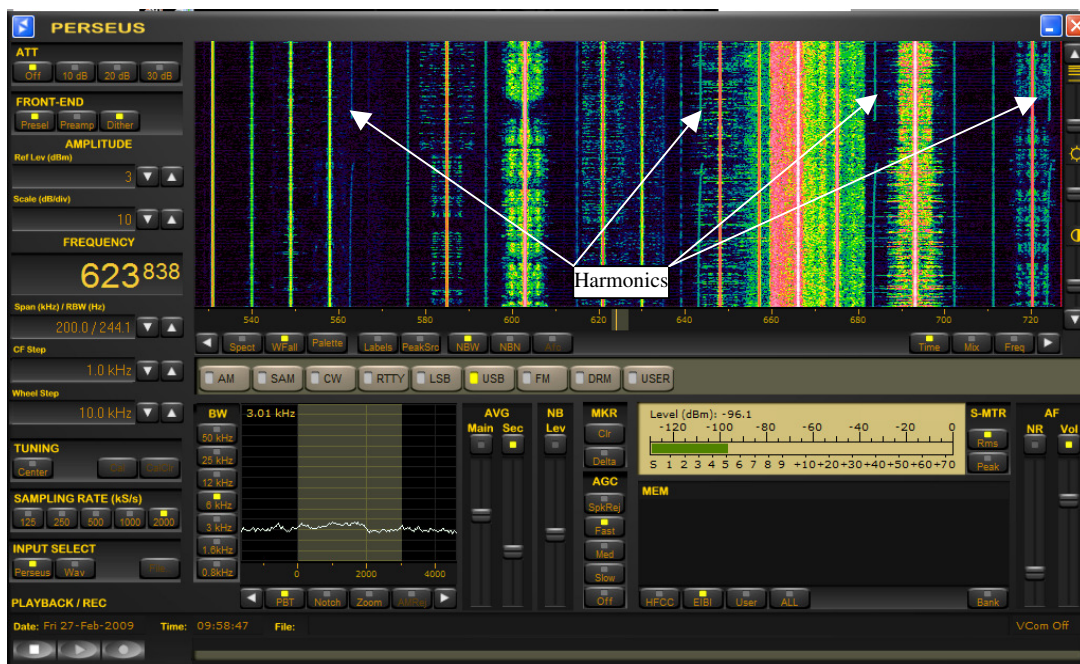

**Figure 1 - Two sources of QRN**

*Note – these illustrations are best viewed in the electronic version of MWN.*

Figure 2 - DVD Player close-up

Figure 3 - Multiple harmonics interrupted

Finally, what if you don't have Perseus? Whilst it is much more difficult to identify the problem it can still be done. Consider Figure 1, if a conventional receiver were tuned to 630kHz a 1.5 kHz heterodyne would be heard on USB. On LSB there would be no het. Looking at the broadcast frequency allocations no station can be expected on 631.5kHz, so the het is likely to be QRN. The portable receiver is very useful to track the offender down. If you leave the portable running whilst the power is turned off and on, the heterodyne tone is obviously interrupted and on resumption the audible frequency changes in pitch just as you would expect from the Perseus traces.

With the increasing amount of electronic devices in homes, despite the EU's EMC Directive, sources of QRN are likely to increase. Perseus provides a graphical means of positively identifying QRN sources that might otherwise go undetected.