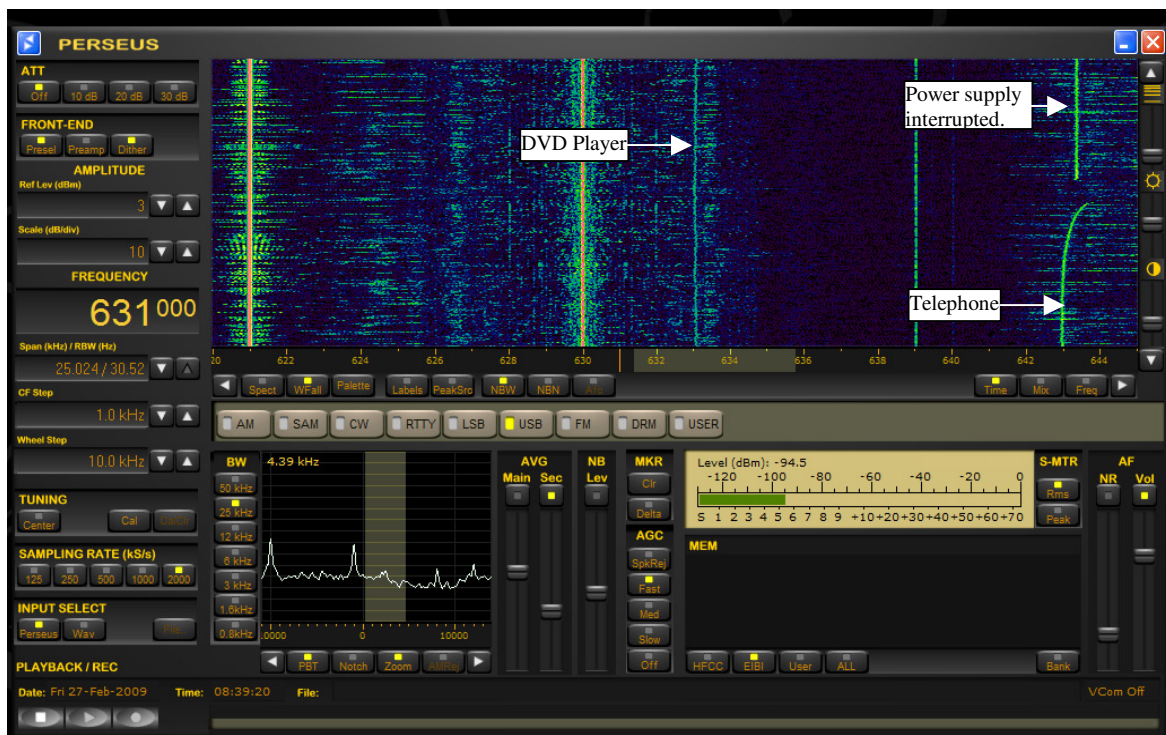

Figure 2 shows the 633kHz signal interrupted. Notice that the trace is rougher and there remains some signal even when the mains supply is interrupted.

Figure 3 shows a 200kHz spectrum. At this level of resolution the jaggedness of the QRN traces is not apparent at all. This wide view shows clearly the harmonics, and also shows how easy they are to spot when the power is interrupted. All four signals are interrupted at the same time and all four show the curved return to their normal states once the supply is restored.

In the specific case of the equipment causing these problems, one was a DVD player and the other a piece of telephone equipment. Both were CE marked. The DVD player created the noise even when it was switched off. Neither had an external “wall wart” power supply, they both had 230V supplies into their respective enclosures. I had also previously eliminated a very strong CE-marked wall wart supplied by a well-known electronics company.

What can you do about it? Depending on the appliance concerned:

- switch it off at the mains, though this is not always convenient
- a wall wart can be replaced with a regulated transformer power supply – less energy efficient but no QRN
- the noise source can be screened in a metal box with appropriate care to earth the screen.

Figure 1 - Two sources of QRN

Note – these illustrations are best viewed in the electronic version of MWN.