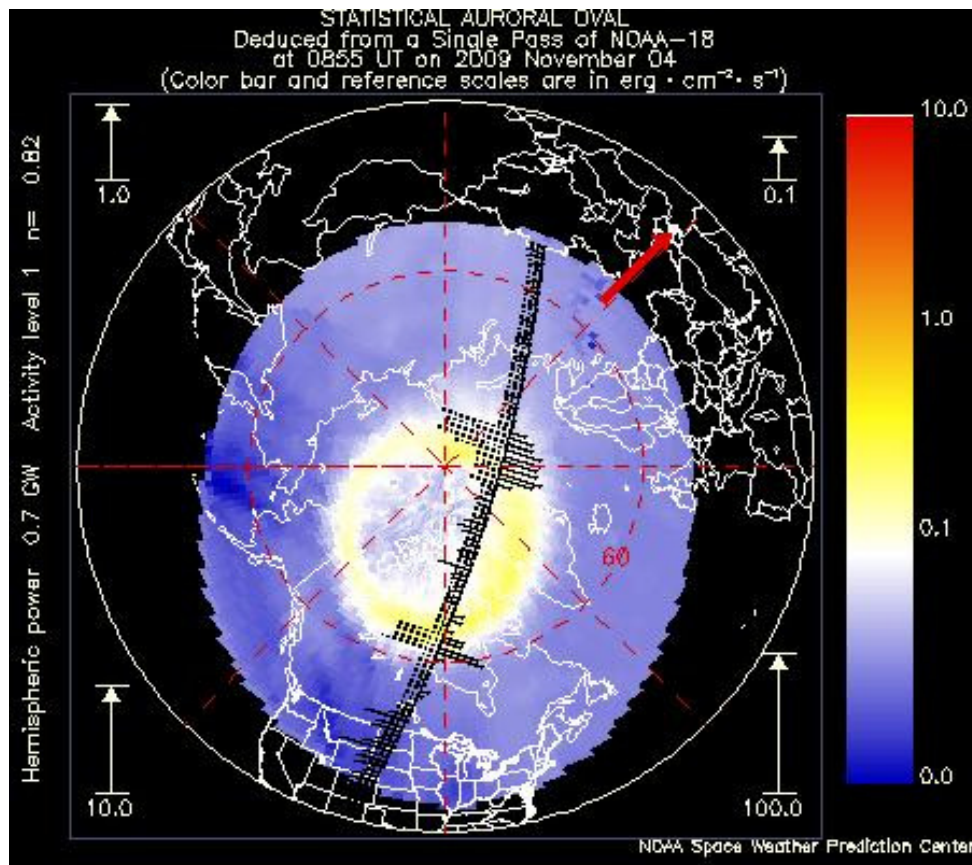

Coming Soon - Updated All Time DX Lists

It has been a while since the Circle has been able to update & publish the All Time DX Lists containing details of around 2500 MW stations from outside Europe heard in the UK & Ireland.

The good news is that Andrew Brade has been working hard updating the lists and improving the underlying spreadsheets.

In the early days we distributed the lists in MWN or as paper supplements via the club's Reprint Service. More recently the files were issued as spreadsheets on annual CDs. As the files grew it became increasingly unwieldy to distribute printed paper copies.

Now we are making the All Time Lists available to Medium Wave Circle members on-line via the Internet and we are introducing a new development. From 2009 we will be updating the lists on a monthly basis rather than annually.

We will still publish a “definitive” annual version, which will be as accurate and complete as possible. But for the active radio listener and anyone who wants to keep on top of news, the monthly updated list will be extremely useful. For the latest news please join other members on the Circle's Yahoo Group.

Dates for your Diary

The next meeting of the Reading International Radio Group will be on Saturday December 5 in Room 3, Reading International Solidarity Centre, 35-39 London Street, Reading at 2.30 p.m.

The meeting will finish looking at unofficial political radio broadcasting in the UK, have a report on the Dutch Offshore Radio Day, look at the history of radio commercials in the UK, as well as other current and historical radio related items and audio extracts including some Cold War Iron Curtain stations.

All are welcome. For more information email me or phone 01462 643899.