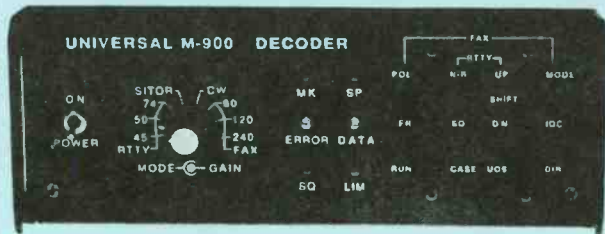

UNIVERSAL SHORTWAVE

Universal M-900

- **Universal M-900**
  The heart of the system!
- **Your Quality Shortwave Receiver**
  Must be stable and selective.
- **Power Supply 12 VDC 1 Amp Filtered**
  See #0096 this page or equivalent.
- **Video Monitor**
  Any composite video, monochromatic.
  (Not EGA, CGA, RGB, TTL or TV's)
- **Compatible Parallel Printer**
  Required for FAX mode only.
  See page 37 #1642, #0514 or other compatible printer from list below.
- **Printer Cable**
  See item #2427 on page 37.
- **Audio & Video Cables**
  An audio cable to your receiver and a video cable for the monitor are required.

RECEPTION MODES

- ☐ Morse Code with auto speed ranging. 6 to 35 W.P.M.
- ☐ RTTY Baudot - Standard Speeds: 45, 50, and 74 baud. 60, 66, and 100 W.P.M.
- ☐ Sitor A - (ARQTOR, Amtor A)
- ☐ Sitor B - (FECTOR, Amtor B) Collective and Selective
- ☐ Facsimile (FAX) - FM 60, 120 and 240 LPM. 288 or 576 I.O.C. Line or Gray. Positive or Negative. Automatic or Manual (To Parallel Printer Port only)

SPECIFICATIONS

Dimensions	9" W x 3 3/4" H x 13 1/4" D
Weight	5 Lbs. (7 Lbs. ship)
Power	12-16 VDC @ 800 ma
Audio Input	4 to 600 ohms .25 V p-p nominal
Printer Output	Parallel ASCII 8 bit Cent.
Video Output	Composite 75 ohms 1.5v p-p (50 or 60 Hz)

COMPATIBLE PRINTERS M-800/900 AND M-7000

Epson FX-85	Sears SR-2000
Epson FX-86e	Star NR-15[▲]
Epson FX-185	Printer Plus NLQ
Epson FX-286e	Seikosha SL-80A1[▲]
Epson RX-80	Seikosha SP-100A
Epson RX-100	Seikosha SP-1000A
Epson LQ-500[▲]	Diconix 150
Epson LQ-800[▲]	NEC N-5 or N-7
Epson LQ-850[▲]	NEC P-5/XL or P-6
Epson LQ-1000[▲]	Star SG-10
Epson LQ-2500[▲]	Honeywell NP-10
Epson LX-86	IBM Proprinter 2
Epson LX-800	IBM Graphics Printer
Epson JX-80	Panasonic 1595
	CItoh C310-CXP

([▲]24 pin=best choice)

LIMITED WARRANTY

Standard Manufacturer Warranty:	182 days
Optional Extended Warranty To:	365 days
Order #2897	$19.00

PRICING

M-900 List Price	$599.00
M-900 Discount Price	
Order #0936	$549.95
Shipping/Handling/Insurance	$8.00

Power Adapter

This compact 12 VDC wall adapter is perfect for the M-900. It delivers filtered 12 VDC at 1000 ma (1 amp). Features 2.5 mm plug to connect directly into the M-900 power jack. (No shipping charge on this item if ordered with the M-900).

Universal 12VDC 1 Amp Power Adapter	
Order #0096	$17.95
Shipping/Handling/Insurance	$3.00

SYSTEM PACKAGE PRICING

Universal M-900 Converter	$549.95
Universal 12VDC Power Adptr.	17.95
Magnavox BM-7652 Monitor	109.95
Video Monitor Cable	2.99
Seikosha SP-180A1 Printer	179.95
Printer Cable	19.95
Audio Cable (specify receiver)	2.99
Regular System Total	$883.73
►► Special System Price	$799.99
Special System Shipping	$20.00

- Visa, MC, Discover
- Prices are subject to change.
- Full catalog $1 postpaid

STORE HOURS

Monday - Friday	10:00-5:30
Except Thursday	10:00-8:00
Saturday	10:00-3:00
Sunday	-CLOSED-

Serving Listeners Since 1942!

Universal Shortwave Radio