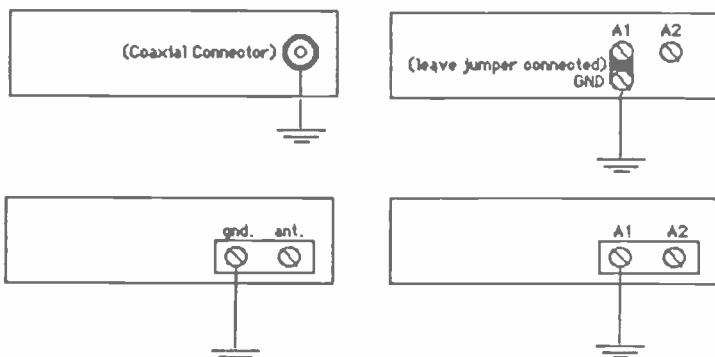

7405 CHINA,PR RB 1545 EG yl/om w/'Listener's LetterBox',yl,zked.
222. (Frodge-MI 2/26)

7412 INDIA AIR 2225 EG 43444. // 0910, beaton usb. (Courtney-KY 2/9)

7430 GREECE ERT,Athens 0500 GR IS, flute and sheep bell. NA, ID,
SIO-353. (Blight-MD 2/18)

7465 ISRAEL KOL 0000-0020 EG [and 7460, but txmt on 7465]. (Becker)
/ wld nx magazine. 3312. (Bauernhuber-NY 2/14)

7475 TUNISIA RTV Tunisienne 0515 AR tx. (Courtney-KY 2/9)

7520 USA WHRI 0415-0448 EG Christian mx. (Becker-NY 2/8) / EG 'R.
Earth-Wld wide Commercial R. "Swiss SW Merry-go-round" 443.
(Frodge-MI 2/21)

7650 USA VOA 0100-0110 URDU. AN SSB txmsn. (Becker-NY 3/5) / 7651
usb 0244 EG/Estonian IS, ID by om in EG, nx by om in Estonian.
544. (Cichorek-NJ 2/11)

9022 IRAN IRIB 2015-2030* EG/SP ID, address, om nx, into SP @2040
re: territory still occupied by Iraq. (Birkhueser-CT 2/19) /
0325 pres. Iran, audio hrd but dominated by bubble jam. (Frodge)

9275n2 ICELAND ISBS *2301-2337* IC s/on w tx by yl, chimes, 8-note
mx bridge & tx by om. S/off. // 17558. (Alexander-PA 2/5)

9320 USSR R. Rodina 2325-2335 RS usb feeder mx, ID, IS. tx by om/yl.
AF freq. // 4795. (Alexander-PA 2/17)

9395 GREECE VoG 0333 EG/GK vocal mx, yl/EG nx, promo for VoG contest
continues in GK. 333. (Frodge-MI 2/10)

9420 GREECE VOG 0340 EG omncr w/lcl & wld nx. 444. (Bauernhuber-NY)

9435 SUDAN Nat'l Unity R. 1435-1503* AR/EG tx by om, AR mx. (2/15) /
vocal mx sels, om w/s/on ancmts, ID's, tx. (Jordan-PA 2/17) /
1433-1500* AR px, EG ID, nx, lcl mx. nx, mx, s/off, address.252.
(D'Angelo-PA 2/12)

9435 ISRAEL KOL 2243 EG M-East nx. 45444. (Courtney-KY 2/8)

9440 CHINA,PR RB *1300-1341 Cambodian (p) 'Voice of Dem. Kampuchea'
via RB. om tx, oriental mx, (Jordan-PA 2/26)

9445 TURKEY VOT 0025 Turkish prayers, tx by om & yl. (Bauernhuber-NY)

9455 EGYPT R. Cairo 0406-0451 AR prayers, om w/cmtry, ID. (Jordan-PA)

9465 NO. MARIANAS KFBS 1406-1441 RS (p) om w/rlg tx, mx, ID. (Jordan)

9470 EGYPT R. Cairo 0255-0326* EG readingsfrom Q'ran, re: book fair.
(Birkehoiser-CT 2/15)

9505 CZECHOSLOVAKIA RP *0555 CZ ID, multilingual/. g.(Wood-HI 3/6)

9509 ALGERIA R. Algiers 1845-2000 EG/SP ID, US pops, lcl mx, yl ancr.
// 15215 (Alexander-PA 3/4)

9510 ROMANIA *0400 EG IS to N.A., mx; f. (Wood-HI 3/7)

9515 IRAQ R. Bagdad 0400 EG 'Wld of Lit', rock mx, QRM WYFR; (Frodge)

9525 LIBERIA VOA-Monrovia 0420 EG CH econ. rpt. & new cars. // 3990
f. (Sheedy-CA 2/3)

9535 CANADA RCI 0035 SP wld nx by om to CA & SA. -4- (Bauernhuber)

9540 MADAGASCAR RN 2050 EG Newaline for AF. dis ID. 44234 (Courtney)

9550 JORDAN R. Jordan 2000-2015 EG om w/several ID's, pop mx-Bon Jovi
(Birkhueser-CT 2/14) / also reported between 1900-2042 by the
following: Cichorek-NJ, Courtney-KY, Wallace-MA.

9565 MONSERATT DW 0103 EG nx, catry, 444. (Levison-PA1/31)

Figure 2. Various Ground Connections