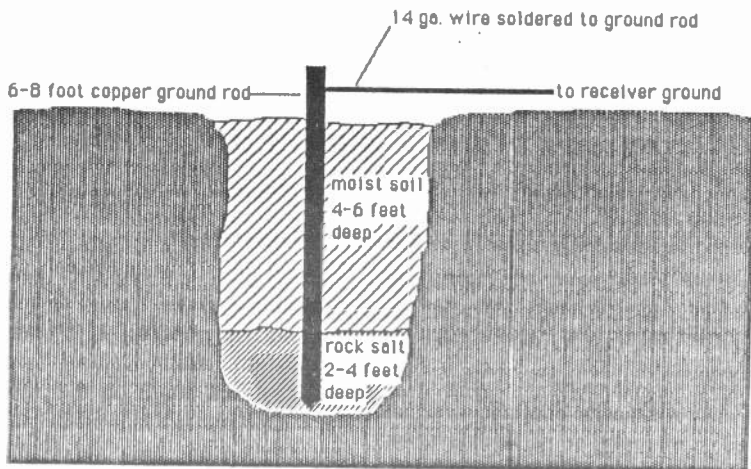

Figure 1. Suggested Ground Rod Installation

Why all this bother about a ground connection? Well, as we saw earlier, the ground is the other half of the power source. The better a connection you make to the power source, the more signal will flow through your receiver's front end. And the more signal that flows, the more you will hear!

CONNECTIONS

Now that we have a good ground, how do we connect it to our receiver? Many receivers, particularly the older ones, have a separate binding post for the ground connection - either as a ground terminal, or as on half of a balanced antenna input (see Figure 2). Newer receivers often come with only a coaxial connector. The outer shell of this connector is ground. When using this type of receiver simply connect the ground wire to the shell of the connector. Be careful when connecting to any other metal part of a receiver - particularly table top models powered by the wall socket. In some of these receivers the chassis may be "hot," that is, it may have a substantial amount of AC voltage present. This voltage will arc and perhaps trip a circuit breaker when grounded. Also, many receivers do not have all of the metal chassis parts connected together, so you may be connecting to an insulated bracket instead of the receiver's front end. Always use heavy gauge wire (#14 as is used for house wiring is good) when connecting to a ground, and keep the length as short as possible.

EXCEPTIONS TO THE RULE

Many antennas are designed to be used without a ground. Instead of using the earth as the other half of the power source, these antennas contain two elements, and each element in effect becomes an opposite pole of the power source. Examples of these antennas are dipoles and Yagi beams. But even with these antennas, a ground can often improve reception, if for no other reason than it lowers the noise level. For the most common types of SWL antennas, like the random wire or vertical, a ground is *absolutely essential*.

One other aspect of the ground has not yet been discussed. Safety can be enhanced by the use of an outside ground. Most have never seen what lightning can do when it strikes an antenna and enters a house while looking for ground. I have. As a Coroner, I once visited a home in which the amateur radio operator had grounded everything to the wall socket ground. Well, lightning can be very unpredictable. Before it eventually found the wall socket ground it travelled around his radio shack, and took a detour *through* him in the process! I implore you, if using a coaxial feedline use a lightning arrestor as well. If using a random wire or similar antenna, use a large switch as close to where your antenna lead enters the house as you can, and use it to short your antenna lead to ground when not in use. In either case, connect the arrestor or switch to the *outside ground*. It's a little inconvenience that can save a lot of inconvenience.

Next month we will look at one of the most misunderstood items in radio - the balun. Until then, happy hunting.