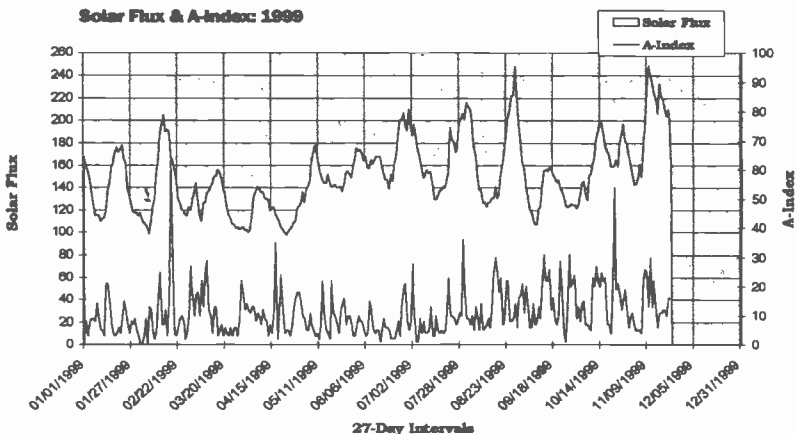

(1) <http://www.ns.net/~jpsmith/jimweb/rx320/radio320.html>

(2) <http://members.tripod.com/jnipehaus/>

(3) <http://members.home.net/creativeexpress/products.htm>

(4) <http://pages.prodigy.net/kf5oj/KF5OJ.htm>

(5) <http://www.thiecom.de/1steuersoftware.htm>

These are Windows programs. We did find any Macintosh applications in our search. We have not tested the software; caveat emptor. We recommend you use a virus scanning program to be safe than sorry.

A new broadcaster on the Web is Kazak Radio (<http://www.radio.kz/>) with RealAudio.

Willi Paßmann, DJ6JZ, has assembled a new super-site of radio links that can be searched. More than 8500 entries are entered into the database. Check it out at <http://www.radio-portal.org/>.

At the behest of Dan Ferguson, we have reinstated difficult-to-find reference material required to decode the broadcast engineering schedules posted into newsgroups and mailing lists. Click on "References" on our Web site.

Whatever holidays you celebrate, the best of Seasons Greetings. Be safe over the holidays.