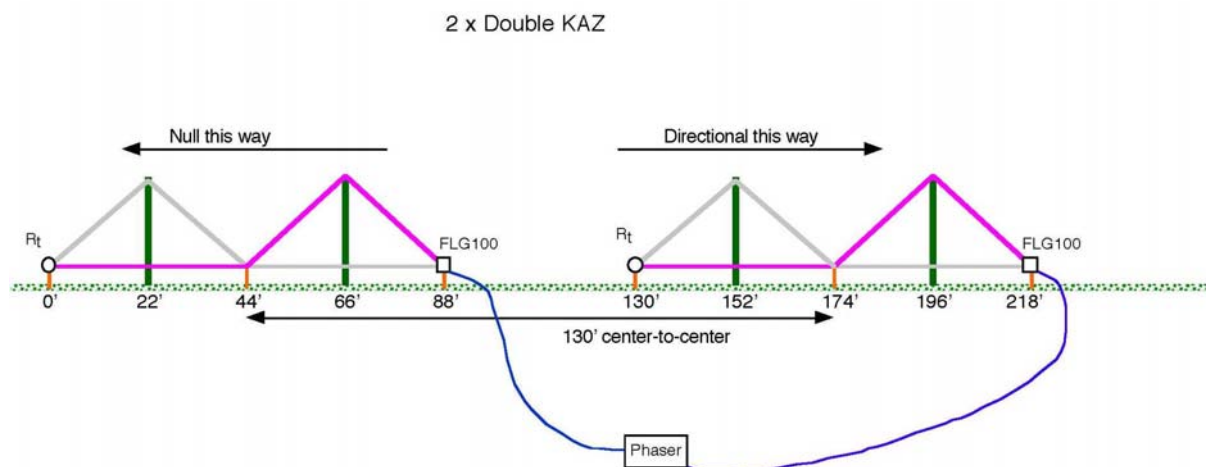

The “double Kaz” antenna is terminated (at the Rt points) with resistance of 1000 ohms, using Wellbrook FLG-1000s and a Wellbrook phaser for the impedance and phasing part of the antenna. On the first night (NOV 19 2200 to NOV 20 0100), there was just one antenna with a resistance of 780 ohms. The full array was up and running for the second night (NOV 20 1900 to NOV 21 0700).