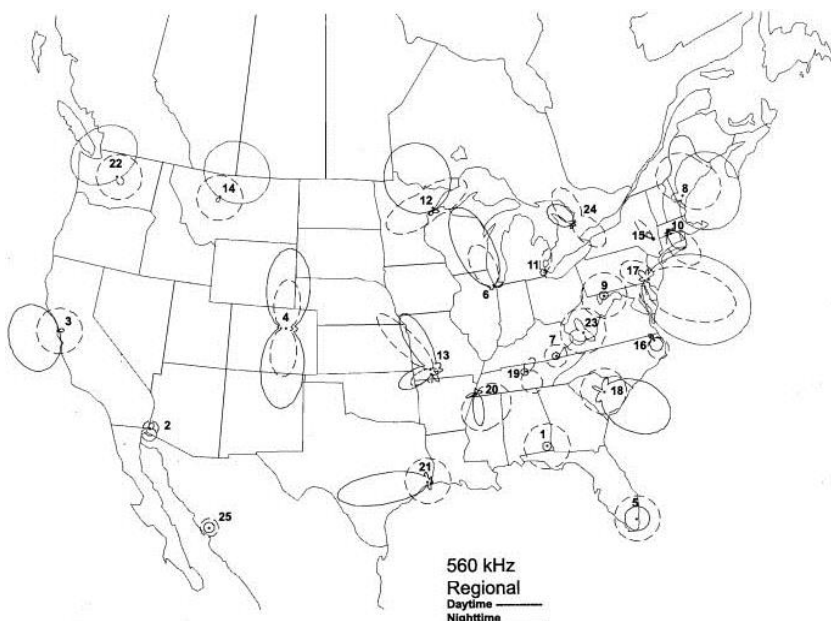

Stations turning off IBOC: KHHO-850 Tacoma WA and KKDZ-1250 Seattle WA. (CS)

New Group

WEHH Group – WEHH-1600, W230BB-93.9, WABH-1380, WGGO-1590. (BC)

Wayne’s thanks (and ours) to Shawn Axelrod, Bill Hale, Glenn Hauser (GH), Bruce Conti (BC), Bill Dvorak (BD), and Charley Shaffer (CS).

NRC Antenna Pattern Book, 7th Edition

The 7th Edition of the *NRC Antenna Pattern Book* is now available. This all new edition prepared by NRC’er Paul Swearingen is an all-inclusive book of patterns for both Day and Night operation of stations in the USA, Canada and selected foreign stations. The data for the book comes from the 34th Edition of the *AM Radio Log* and NRC’er John Callerman’s comprehensive Mexican station listing.

The book comes shrink wrapped in 8½ by 11 three hole punch format for placement in your own three ring binder. There are 240 pages and the book has maps covering 530 through 1700 kHz depicting the lower USA, Canada and Mexico. Hawaii and Alaska are shown on separate maps at the of the book.

Price/ordering info: Same as for *AM Radio Log*, see page 1 for details.