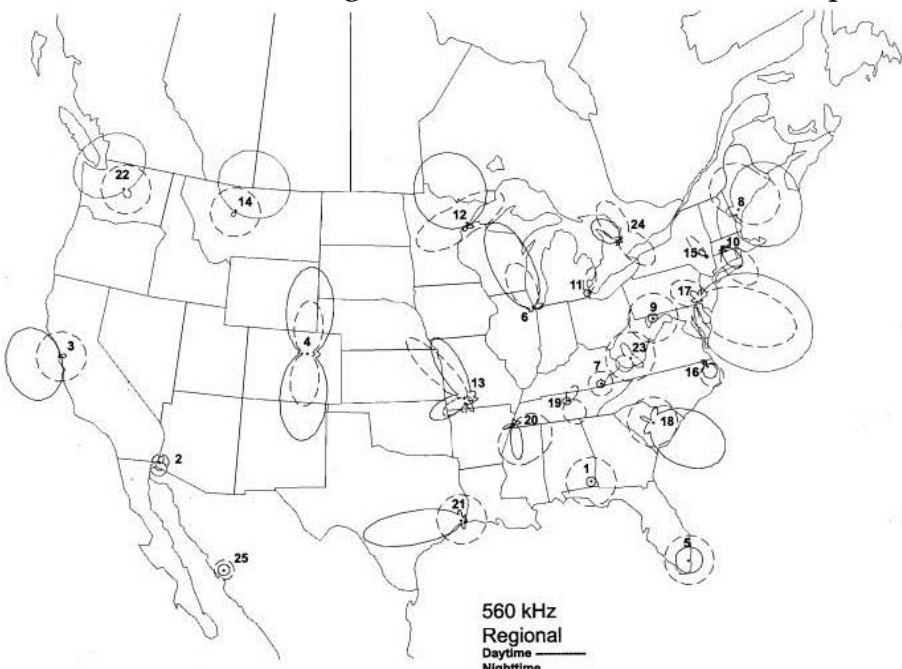

NRC Antenna Pattern Book, 7th Edition

The 7th Edition of the NRC *Antenna Pattern Book* is now available. This all new edition prepared by NRC'er Paul Swearingen is an all-inclusive book of patterns for both Day and Night operation of

stations in the USA, Canada and selected foreign stations. The data for the book comes from the 34th Edition of the *AM Radio Log* and NRC'er John Callerman's comprehensive Mexican station listing.

The book comes shrink wrapped in 8½ by 11 three hole punch format for placement in your own three ring binder. There are 240 pages and the book has maps covering 530 through 1700 kHz depicting the lower USA, Canada and Mexico. Hawaii and Alaska are shown on separate maps at the of the book.

Price/ordering info: To the United States, $22.95 for members, $28.95 for non-members (add $4.00 for Priority Mail delivery to U.S. addresses only). To

Canada $36.25; airmail outside of U.S. and Canada $41.75. For those outside the U.S., use PayPal or a postal money order in U.S. funds only. Order from NRC, P.O. Box 473251, Aurora CO 80047-3251 or www.nrcdxas.org. Colorado residents, please add 3.5% sales tax.