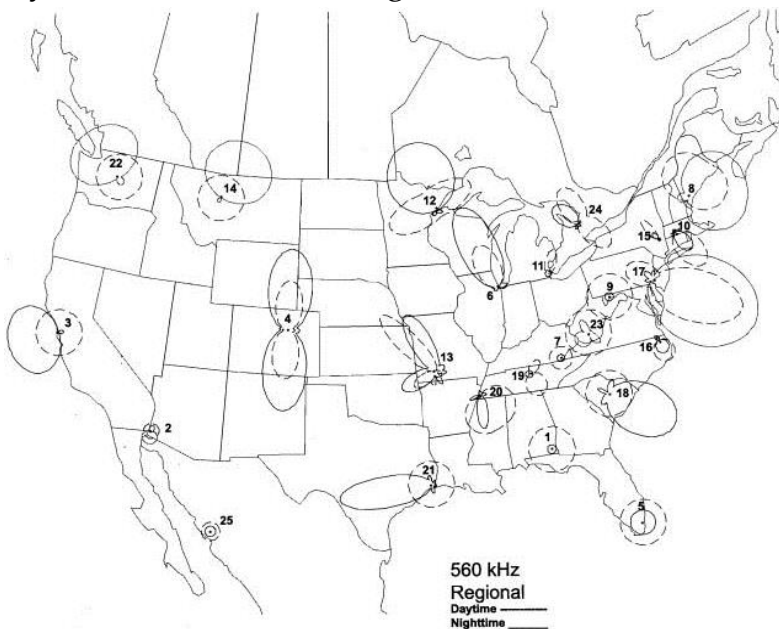

NRC Antenna Pattern Book, 7th Edition

The 7th Edition of the NRC *Antenna Pattern Book* is now available. This all new edition prepared by NRC'er Paul Swearingen is an all-inclusive book of patterns for both Day and Night operation of stations in the USA, Canada and selected foreign stations. The data for the book comes from the 34th Edition of the *AM Radio Log* and NRC'er John Callerman's comprehensive Mexican station listing.

The data for the book comes from the 34th Edition of the *AM Radio Log* and NRC'er John Callerman's comprehensive Mexican station listing.

The book comes shrink wrapped in 8½ by 11 three hole punch format for placement in your own three ring binder. There are 240 pages and the book has maps covering 530 through 1700 kHz depicting the lower USA, Canada and Mexico. Hawaii and Alaska are shown on separate maps at the of the book.

Price/ordering info: To the United States, $22.95 for members, $28.95 for non-members (add $4.00 for Priority Mail delivery to U.S. addresses only). To Canada $36.25; airmail

outside of U.S. and Canada $41.75. For those outside the U.S., use PayPal or a postal money order in U.S. funds only. Order from NRC, P.O. Box 473251, Aurora CO 80047-3251 or www.nrcdxas.org. Colorado residents, please add 3.5% sales tax.

Visit the NRC on Facebook: <https://www.facebook.com/groups/509246815818550/>