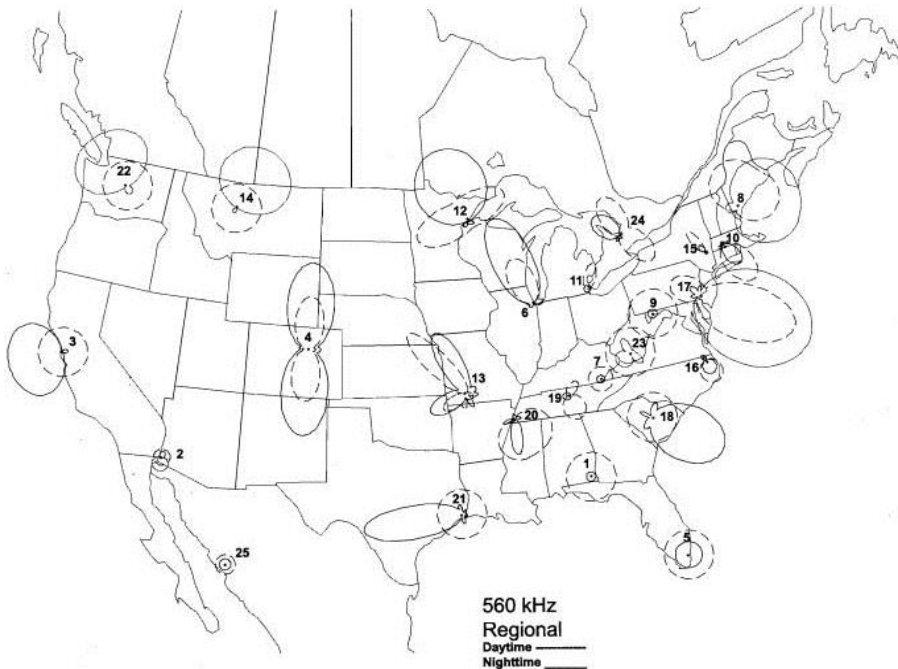

j = The Red Wings' list has "Petoskey WMBN/WMKT 1340 AM." WMBN is 1340; WMKT is 1270.

k = The Red Wings' list has "Jackson WKHM/WIBM 970 AM." WKHM is 970; WIBM is 1450.

l = The Red Wings' list has "Kalamazoo WQLR/WKZO 1660 AM." WQLR is 1660; WKZO is 590.

m = The Red Wings' list has "Lansing WVFN/WJIM 730 AM." WVFN is 730; WJIM is 1240.

n = RESERVED

o = The Red Wings' list has "Ludington WWKR/WLDN 94.1 FM." WWKR is 94.1; WLDN is 98.7.

s = Select games only

NRC Antenna Pattern Book, 7th Edition

The 7th Edition of the NRC *Antenna Pattern Book* is now available. This all new edition prepared by NRC'er Paul Swearingen is an all-inclusive book of patterns for both Day and Night operation of stations in the USA, Canada and selected foreign stations. The data for the book comes from the 34th Edition of the *AM Radio Log* and NRC'er John Callerman's comprehensive Mexican station listing.

The book comes shrink wrapped in 8½ by 11 three hole punch format for placement in your own three ring binder. There are 240 pages and the book has maps covering 530 through 1700 kHz depicting the lower USA, Canada and Mexico. Hawaii and Alaska are shown on separate maps at the of the book.

Price/ordering info: Same as for the NRC *AM Log* (see page 1). Colorado residents, please add 3.5% sales tax.

Follow @NRCDXNews on Twitter!

Twitter can be used to disseminate hot MW DX tips to the DX community

To read tips: go to www.twitter.com and search for #mwdx

To send tips, write a tweet (140 characters max) and include the tag #mwdx

Visit the NRC on Facebook: <https://www.facebook.com/groups/509246815818550/>