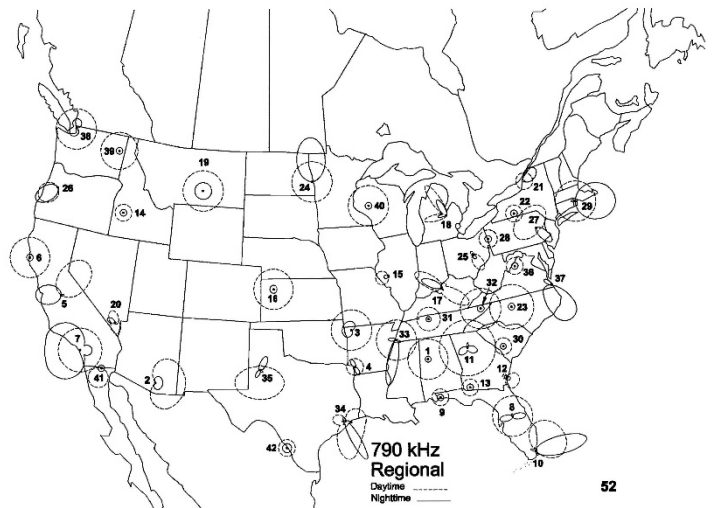

NRC Antenna Pattern Book 8th Edition Is Now Available

The 8th Edition of the *NRC AM Station Antenna Pattern Book* is now available. This all-new edition was prepared by Bill Hale and accompanies the 2018 (39th Edition) of the National Radio Club's *AM Radio Log*. The book comes shrink wrapped in 8½ by 11 three hole punch format for placement in your own three ring binder. The book has maps covering 530 through 1700 kHz showing day and night patterns for U.S., Canadian, and selected Mexican and Caribbean stations.

The book is available from the National Radio Club at PO Box 473251, Aurora CO 80047-3251 and Priority Mail to addresses in the United States for $26.95 for members and $32.95 for nonmembers. Canadian orders are US$40.25 and all other countries are US$51.25 both shipped Global Priority Mail.

The Pattern book may also be ordered using pay pal from our website <http://www.nrcdxas.org> at slightly higher prices.