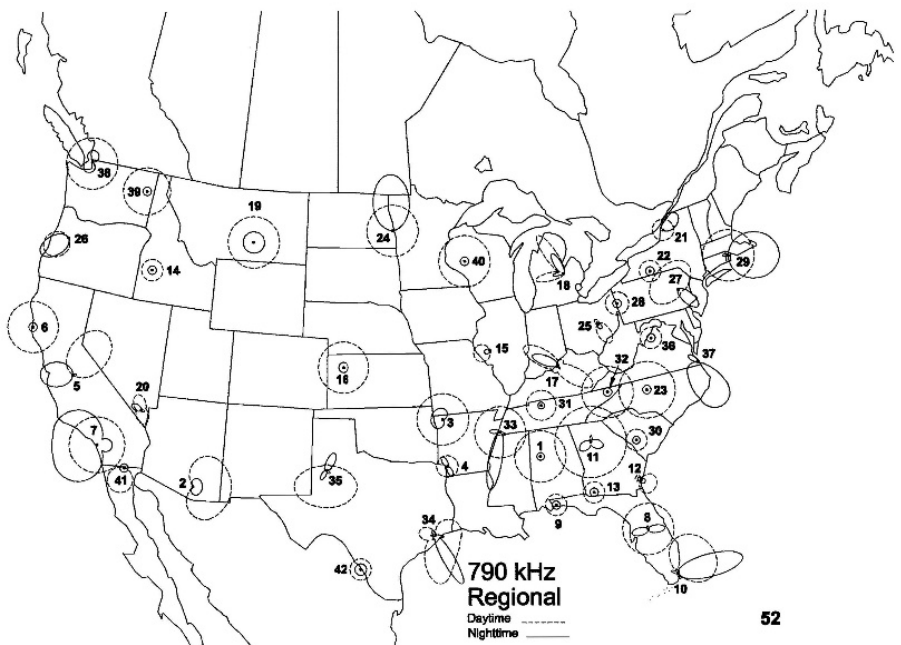

NRC Antenna Pattern Book 8th Edition Is Now Available

The 8th Edition of the NRC *AM Station Antenna Pattern Book* is now available. This all-new edition was prepared by Bill Hale and accompanies the 2018 (39th Edition) of the National Radio Club's *AM Radio Log*. The book comes shrink wrapped in 8½ by 11 three hole punch format for placement in your own three ring binder. The book has maps covering 530 through 1700 kHz showing day and night patterns for U.S., Canadian, and selected Mexican and Caribbean stations.

The book is available from the National Radio Club at PO Box 473251, Aurora CO 80047-3251 and Priority Mail to addresses in the United States for $26.95 for members and $32.95 for nonmembers. Canadian orders are US$40.25 and all other countries are US$51.25 both shipped Global Priority Mail.

The Pattern book may also be ordered using pay pal from our website <http://www.nrcdxas.org> at slightly higher prices.