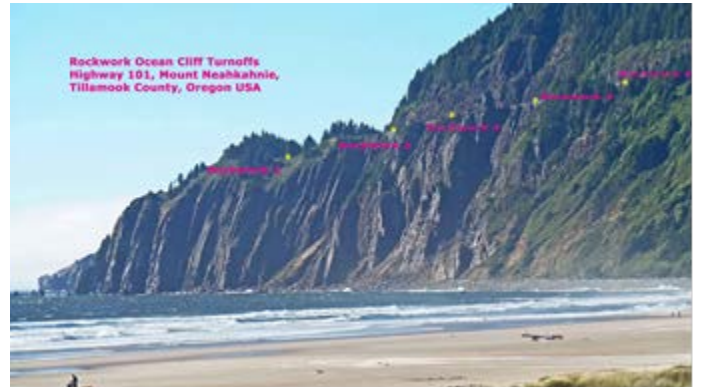

[AUG 1 1221](#) – This booming Tongan island music was received on the same morning. [AUG 2 1318](#) – On the second day, Tonga "only" reached an S9 level with its beautiful island music. [AUG 3 1250](#) – The new Big Gun DU pounds in with S9 music. [AUG 8 1304](#) – The 5 kW Australian station 1017-2KY tries to make it a horse race, but ends up folding in the clutch. [AUG 8 1304](#) – The exact same segment was recorded on the stand-alone 7.5" loopstick XHDATA D-808 model (all the others were assisted by the 17" FSL antenna). Even the hot-rodded portable receives a fine signal from Tonga (and a sinking signal from Sydney).

1026 **NEW ZEALAND** Newstalk ZB, Kaitaia/Whangarei, 2/2 kW. [AUG 5 1326](#) – Male Kiwi English conversation at fair level // 1035.

1035 **NEW ZEALAND** Newstalk ZB, Wellington, 10 kW. [AUG 2 1320](#) – Certainly an underperformer for the power level, suffering from an IBOC pest near the frequency. It managed a weak signal at this time.

1503 **NEW ZEALAND** Radio Sport, Wellington/Christchurch, 5/2.5 kW. [AUG 8 1318](#) – Easily the strongest of the Radio Sport frequencies, with a couple of network ID's and an advertisement.

Other Resources

Supercharging the XHDATA D-808 model (7.5 inch Medium Wave and Longwave Loopstick Transplant Article): can be found [here](#).

Top Ten Signals from the South Pacific can be found [here](#).

Unreported Domestic Stations

One station was reported to DDXD this issue for the first time since at least Volume 67 (1999-2000): WKXR-1260. In addition, three long-silent stations on the unreported list have now been permanently deleted: WGSB-1060, KBHC-1260, and WAGS-1380. Thus, the count of unreported stations over this period falls to 352 (out of 4,697 full-service AM stations currently licensed in the U.S. and Canada – i.e., excluding TIS/HAR stations and Canadian LPRTs). The full unreported list was last printed in issue 85-19. Can you hear and report one next time?

NOAA Space Weather Outlook

Issued March 11, 2019 – For the period March 11-April 6, 2019

<http://www.swpc.noaa.gov/products/weekly-highlights-and-27-day-forecast>

Solar activity is expected to be at very low to low levels throughout the outlook period.

No proton events are expected at geosynchronous orbit.

The greater than 2 MeV electron flux at geosynchronous orbit is expected to range from normal to very high levels. Very high levels are expected on 29/30 Mar; high levels are expected on 11 Mar, 14-19 Mar, 27-28 Mar, and 31 Mar - 06 Apr; moderate levels are expected on 12/13 Mar and 20-22 Mar; mostly normal levels are expected 23-26 Mar. All elevated levels of electron flux are anticipated due to influence from multiple, recurrent CH HSSs.

Geomagnetic field activity is expected to range from quiet to G1 (Minor) geomagnetic storm levels. G1 conditions are expected 11 Mar due to possible glancing blows from the 8 Mar CMEs. Active conditions are expected 12 Mar - 15 Mar due to waning CME activity followed by HSS effects from a negative polarity CH. Unsettled to quiet conditions are expected 16-17 Mar as CH effects wane.

2019 IRCA Convention: The 2019 IRCA Convention will be held on September 5, 6, and 7 at the Courtyard by Marriott Seattle Southcenter, 400 Andover Park West, Tukwila WA 98188. Registration is free to IRCA members, $25 to non-members. Banquet (TBA) will be paid for individually by attendees. Guest room rate is $109 plus tax. Guests are encouraged to share a room and save. Phone number(s) for room reservations are 800-321-2211 or 206-575-2500. You must mention International Radio Club of America Convention to get this rate. Hotel is 2 miles east of Sea-Tac Airport. There is also an Amtrak station in Tukwila just Northeast of the hotel. Parking at hotel is free. There are many restaurants and stores nearby and inside the hotel. Other amenities include business center, pool, free Wifi, etc.... Visitor's bureau is online at visitseattle.org. Your host for this event is Mike Sanburn: mikesanburn@hotmail.com