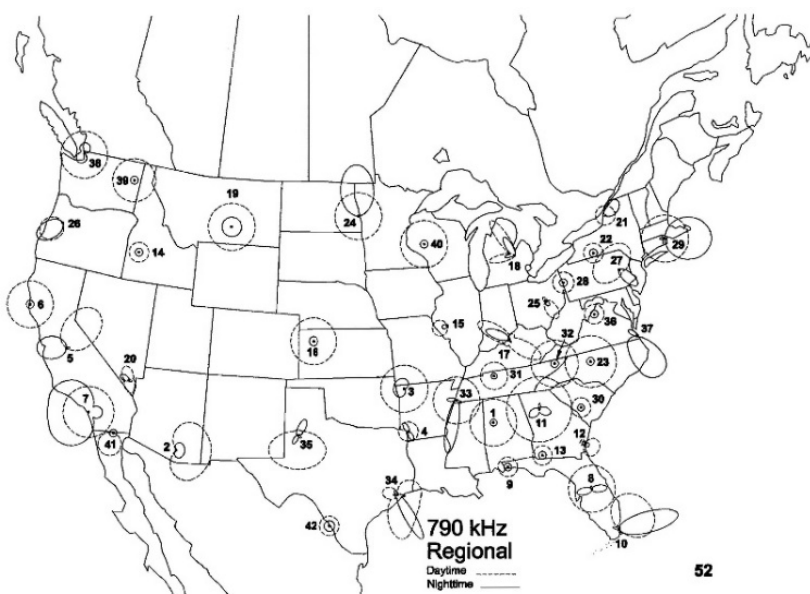

NRC Antenna Pattern Book 8th Edition

The 8th Edition of the NRC *AM Station Antenna Pattern Book* is now available. This all-new edition was prepared by Bill Hale and accompanies the 2018 (39th Edition) of the National Radio Club's *AM Radio Log*. The book comes shrink wrapped in 8½ by 11 three hole punch format for placement in your own three ring binder. The book has maps covering 530 through 1700 kHz showing day and night patterns for U.S., Canadian, and selected Mexican and Caribbean stations.

The book is available from the National Radio Club at PO Box 473251, Aurora CO 80047-3251 and Priority Mail to addresses in the United States for $26.95 for members and $32.95 for nonmembers. Canadian orders are US$40.25 and all other countries are US$51.25 both shipped Global Priority Mail.

The Pattern book may also be ordered using pay pal from our website <http://www.nrcdxas.org> at slightly higher prices.