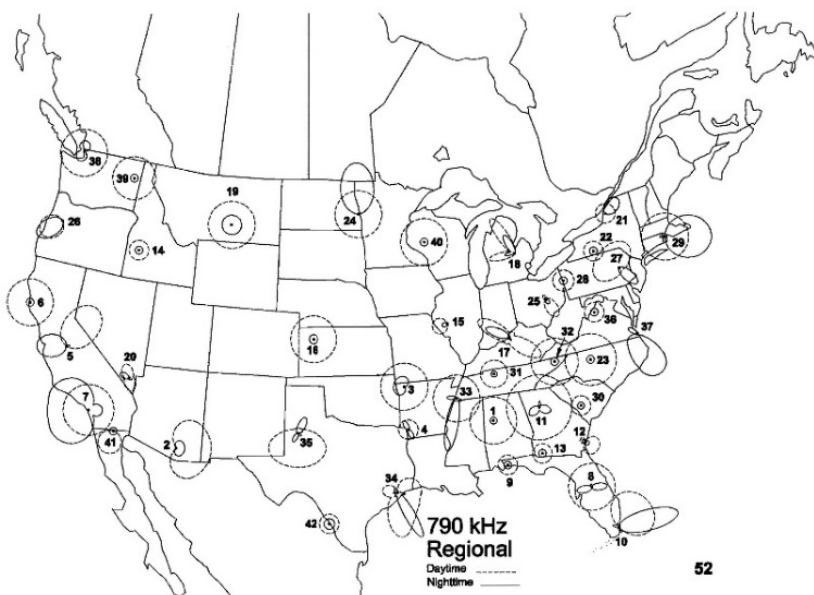

NRC Antenna Pattern Book 8th Edition

The 8th Edition of the NRC *AM Station Antenna Pattern Book* is now available. This all-new edition was prepared by Bill Hale and accompanies the 2018 (39th Edition) of the National Radio Club's *AM Radio Log*. The book comes shrink wrapped in 8½ by 11 three hole punch format for placement in your own three ring binder. The book has maps covering 530 through 1700 kHz showing day and night patterns for U.S., Canadian, and selected Mexican and Caribbean stations.

The book is available from the National Radio Club at PO Box 473251, Aurora CO 80047-3251 and Priority Mail to addresses in the United States for $26.95 for members and $32.95 for nonmembers. Canadian orders are US$40.25 and all other countries are US$51.25 both shipped Global Priority Mail.

The Pattern book may also be ordered using pay pal from our website <http://www.nrcdxas.org> at slightly higher prices.

Unreported Domestic Stations

Two stations were reported to DDXD this issue for the first time since at least Volume 67 (1999-2000): WQFX-1130 and KIRT-1580. However, we added a new station on the air but not yet reported to the list, KZEZ-1580. So, we still have 351 stations unreported to DDXD during this time. The full unreported list was last printed in issue 85-19. Can you hear and report one next time, and get us down below 350?