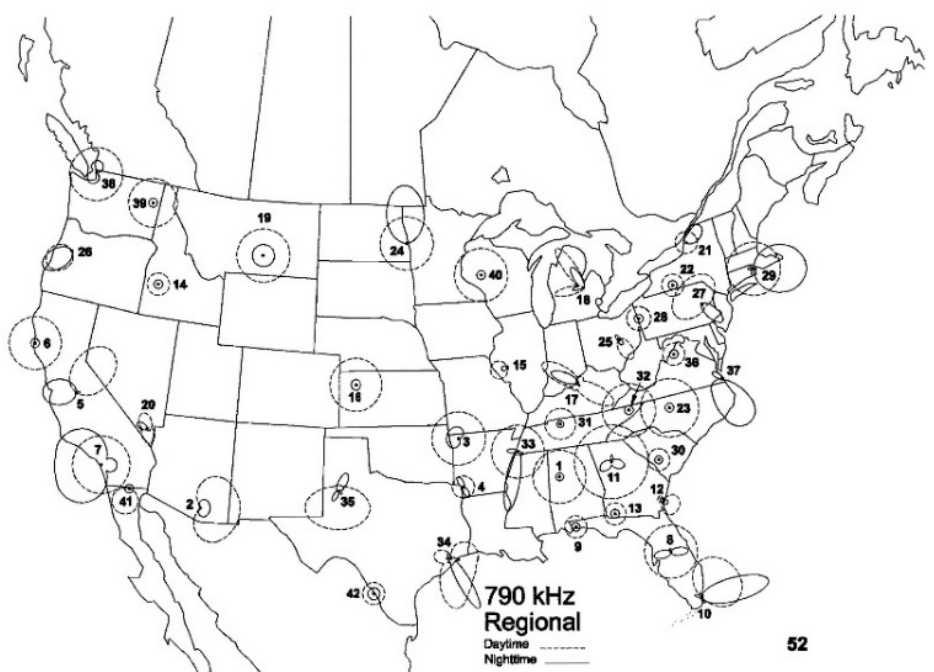

MB DXPedition = Shawn Axelrod, Wayne McRae

NF DXPedition #2 = Jean Burnell, Mark Connelly, Bruce Conti and Neil Kazaross

NF DXPedition #4 = Jean Burnell, David Clark, Mark Connelly, Bruce Conti, Neil Kazaross and Jim Renfrew

NF DXPedition #5 = Jean Burnell, David Clark, Bruce Conti, Ben Dangerfield, John Fisher, Neil Kazaross and Jim Renfrew

GRAVEYARD DX UPDATE

Total Stations Heard

<u>DXer</u>	<u>DX Location</u>	<u>1230</u>	<u>1240</u>	<u>1340</u>	<u>1400</u>	<u>1450</u>	<u>1490</u>	<u>Total</u>
George Santulli - Cranford, NJ		19	15	33	11	19	17	114

NRC Antenna Pattern Book 8th Edition

The 8th Edition of the NRC *AM Station Antenna Pattern Book* is now available. This all-new edition was prepared by Bill Hale and accompanies the 2018 (39th Edition) of the National Radio Club's *AM Radio Log*. The book comes shrink wrapped in 8½ by 11 three hole punch format for placement in your own three ring binder. The book has maps covering 530 through 1700 kHz showing day and night patterns for U.S., Canadian, and selected Mexican and Caribbean stations.

The book is available from the National Radio Club at PO Box 473251, Aurora CO 80047-3251 and Priority Mail to addresses in the United States for $28.95 for members and $35.95 for nonmembers. Canadian orders are US$41.15 and all other countries are US$52.65, both shipped Global Priority Mail.

The Pattern book may also be ordered using pay pal from our website <http://www.nrcdxas.org> at slightly higher prices.