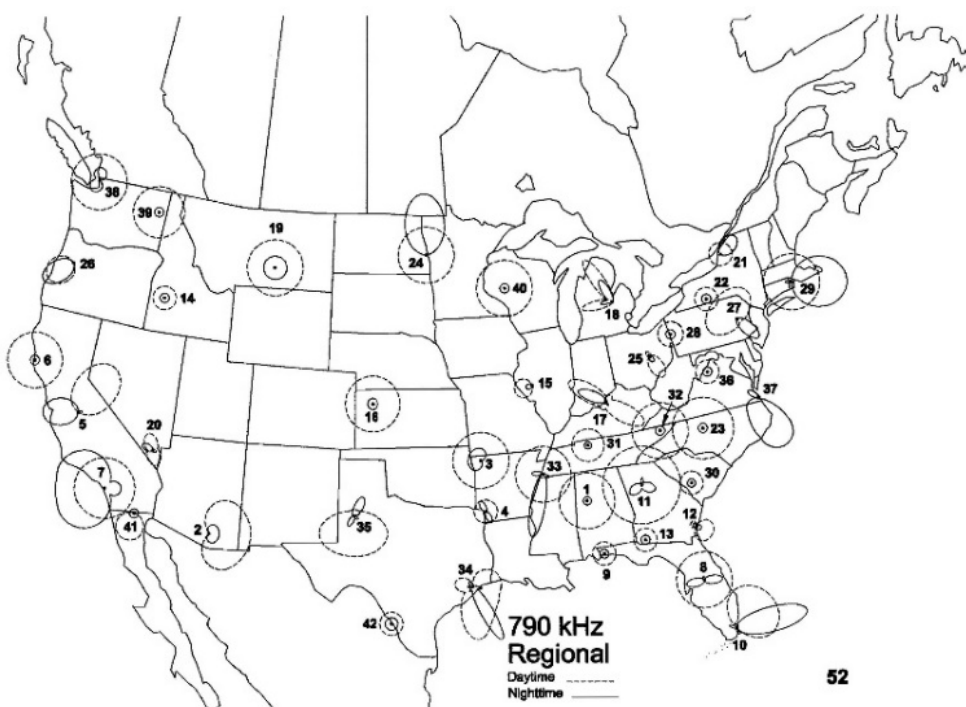

Grp= Star 92.9 adds W253CY-98.5 Cary

Grp= The Gym adds K272GB-102.3 Cedar Rapids

Grp= The Surf drops W295BJ-106.9, W240CI-95.9 and adds W269DS-101.7

Group Name Changes

Grp= Nevada News Talk Network becomes Grp= Where Nevada Comes To Talk

Grp= News Radio 101.7 & 1450 becomes Grp= News Radio 1450 AM 101.7 FM 101.3 FM

Deleted Groups

Grp= Fox Sports-Central Texas

Thanks to Shawn Axelrod, Bill Hale (BH) FCC Database (FCC), Harold Frodge, Håkan Sundman (HS), John Wilkins (JW), and Bruce Conti (BC).

NRC Antenna Pattern Book 8th Edition

The 8th Edition of the NRC *AM Station Antenna Pattern Book* is now available. This all-new edition was prepared by Bill Hale and accompanies the 2018 (39th Edition) of the National Radio Club's *AM Radio Log*. The book comes shrink wrapped in 8½ by 11 three hole punch format for placement in your own three ring binder. The book has maps covering 530 through 1700 kHz showing day and night patterns for U.S., Canadian, and selected Mexican and Caribbean stations.

The book is available from the National Radio Club at PO Box 473251, Aurora CO 80047-3251 and Priority Mail to addresses in the United States for $28.95 for members and $35.95 for nonmembers. Canadian orders are US$41.15 and all other countries are US$52.65, both shipped Global Priority Mail.

The Pattern book may also be ordered using pay pal from our website <http://www.nrcdxas.org> at slightly higher prices.