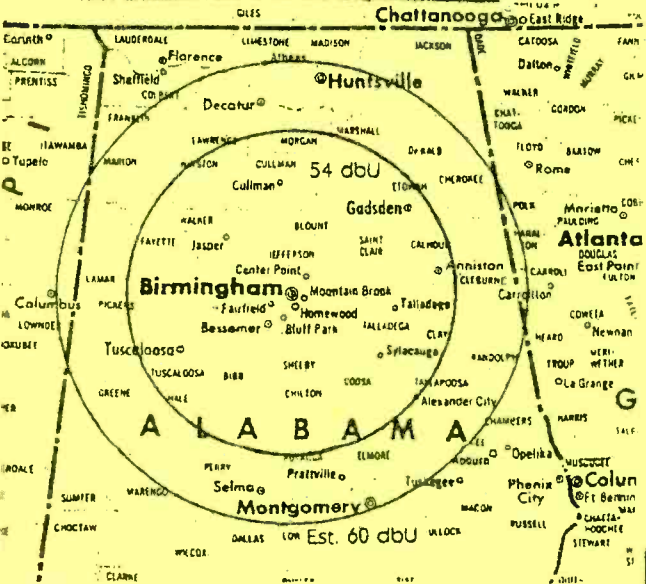

A Production of the NATIONAL RADIO CLUB
A service to the medium wave hobby for 68 years - 1933-2001

2001

5th Edition

KLZ-AM DENVER

ISSN-1070-602X

THE NATIONAL RADIO CLUB'S

NIGHT PATTERN BOOK

FIFTH EDITION