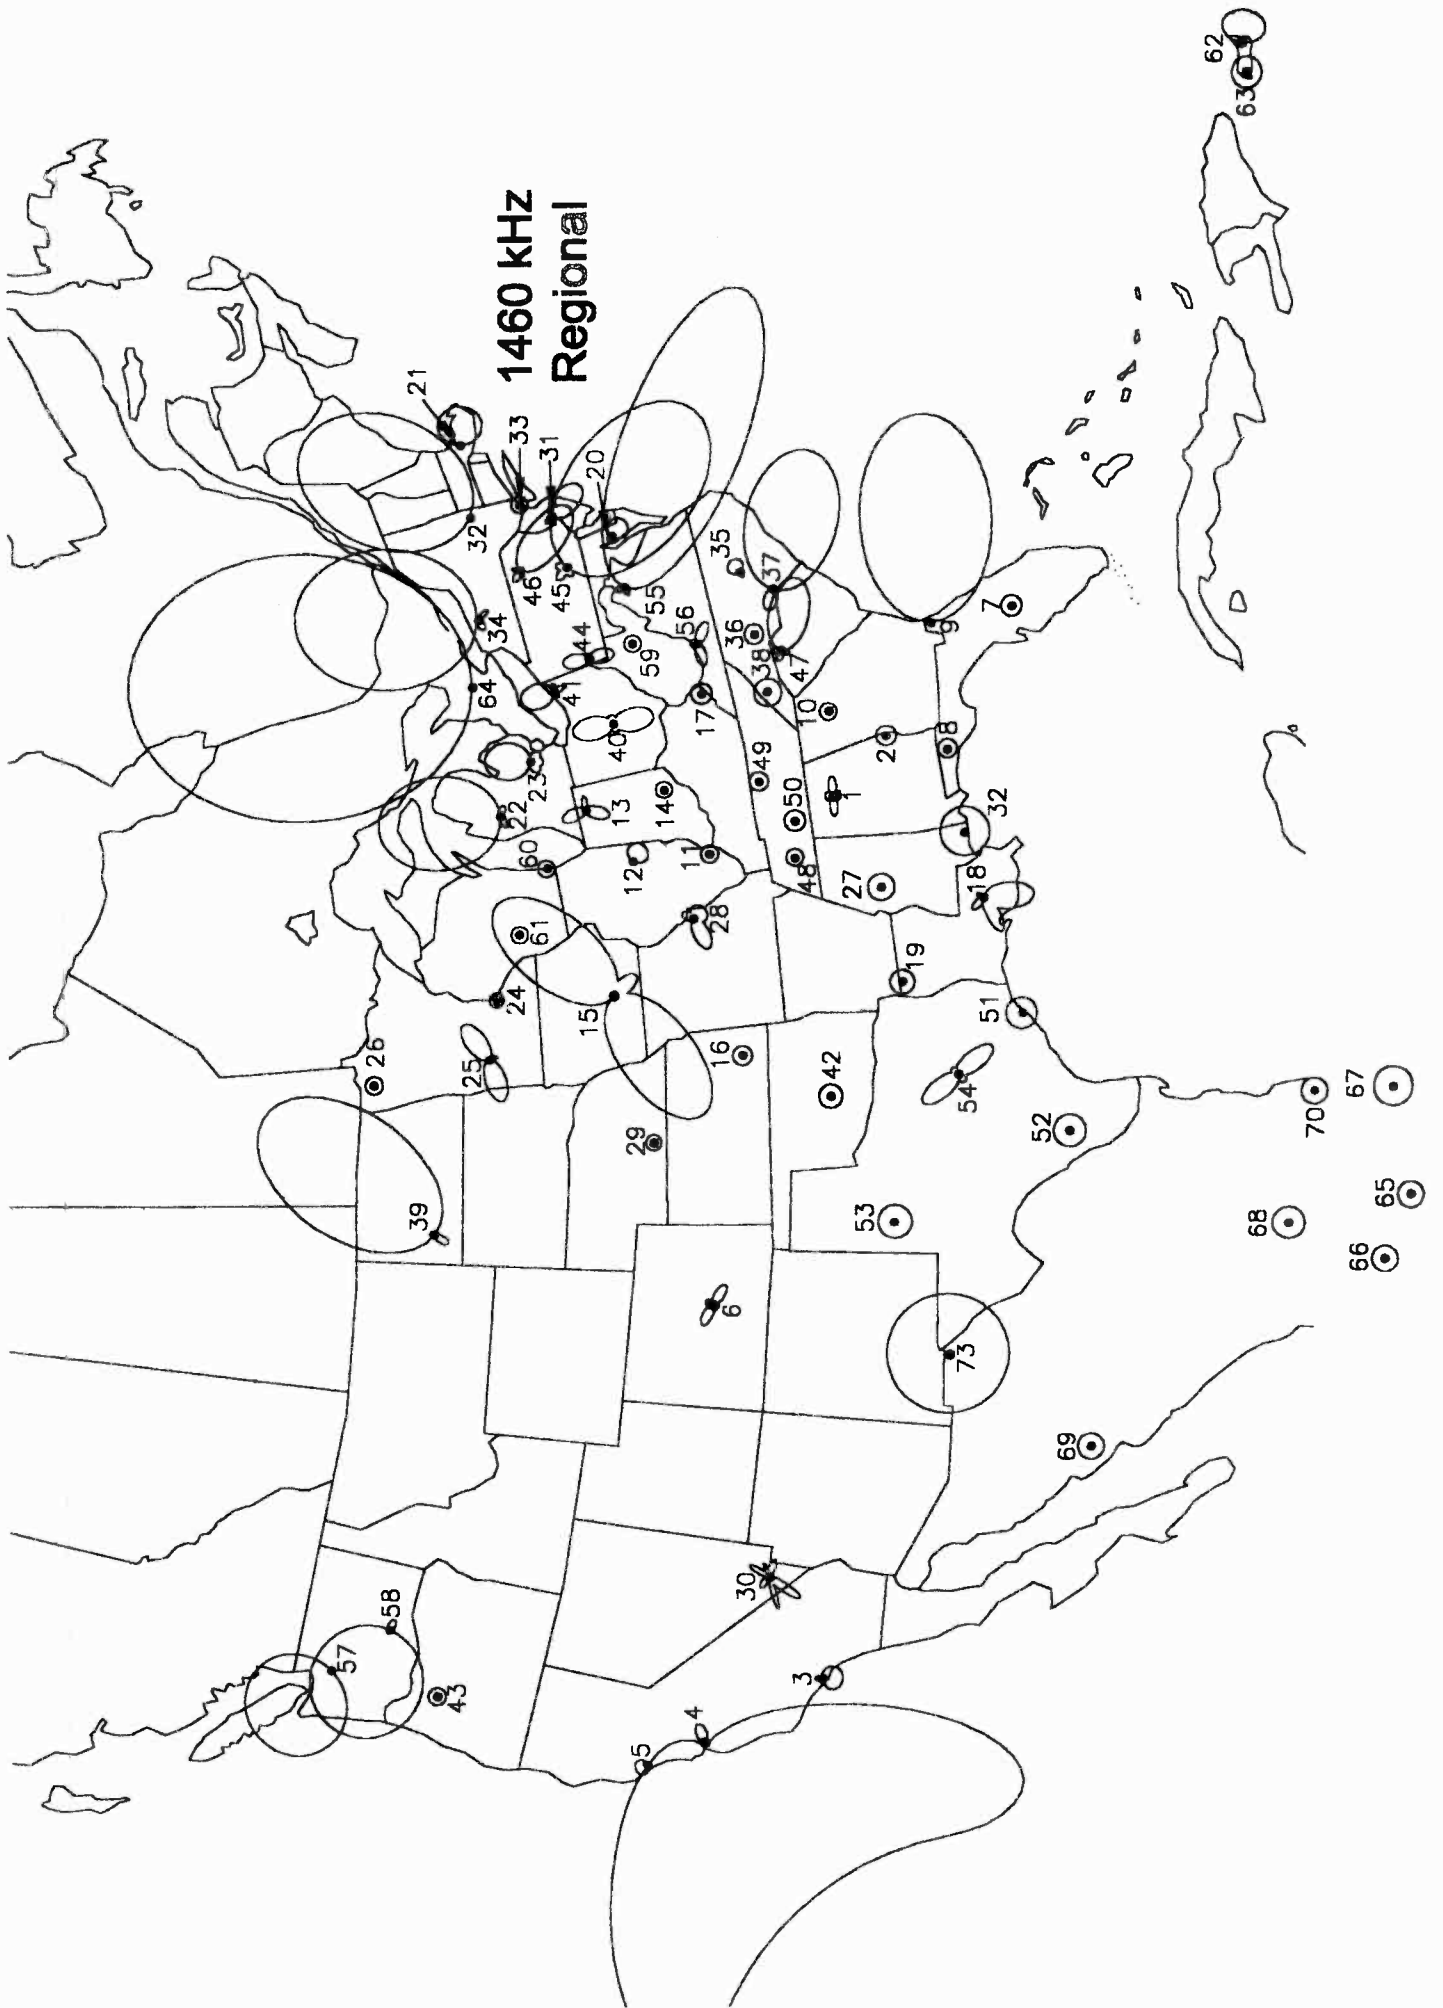

1460 kHz Regional