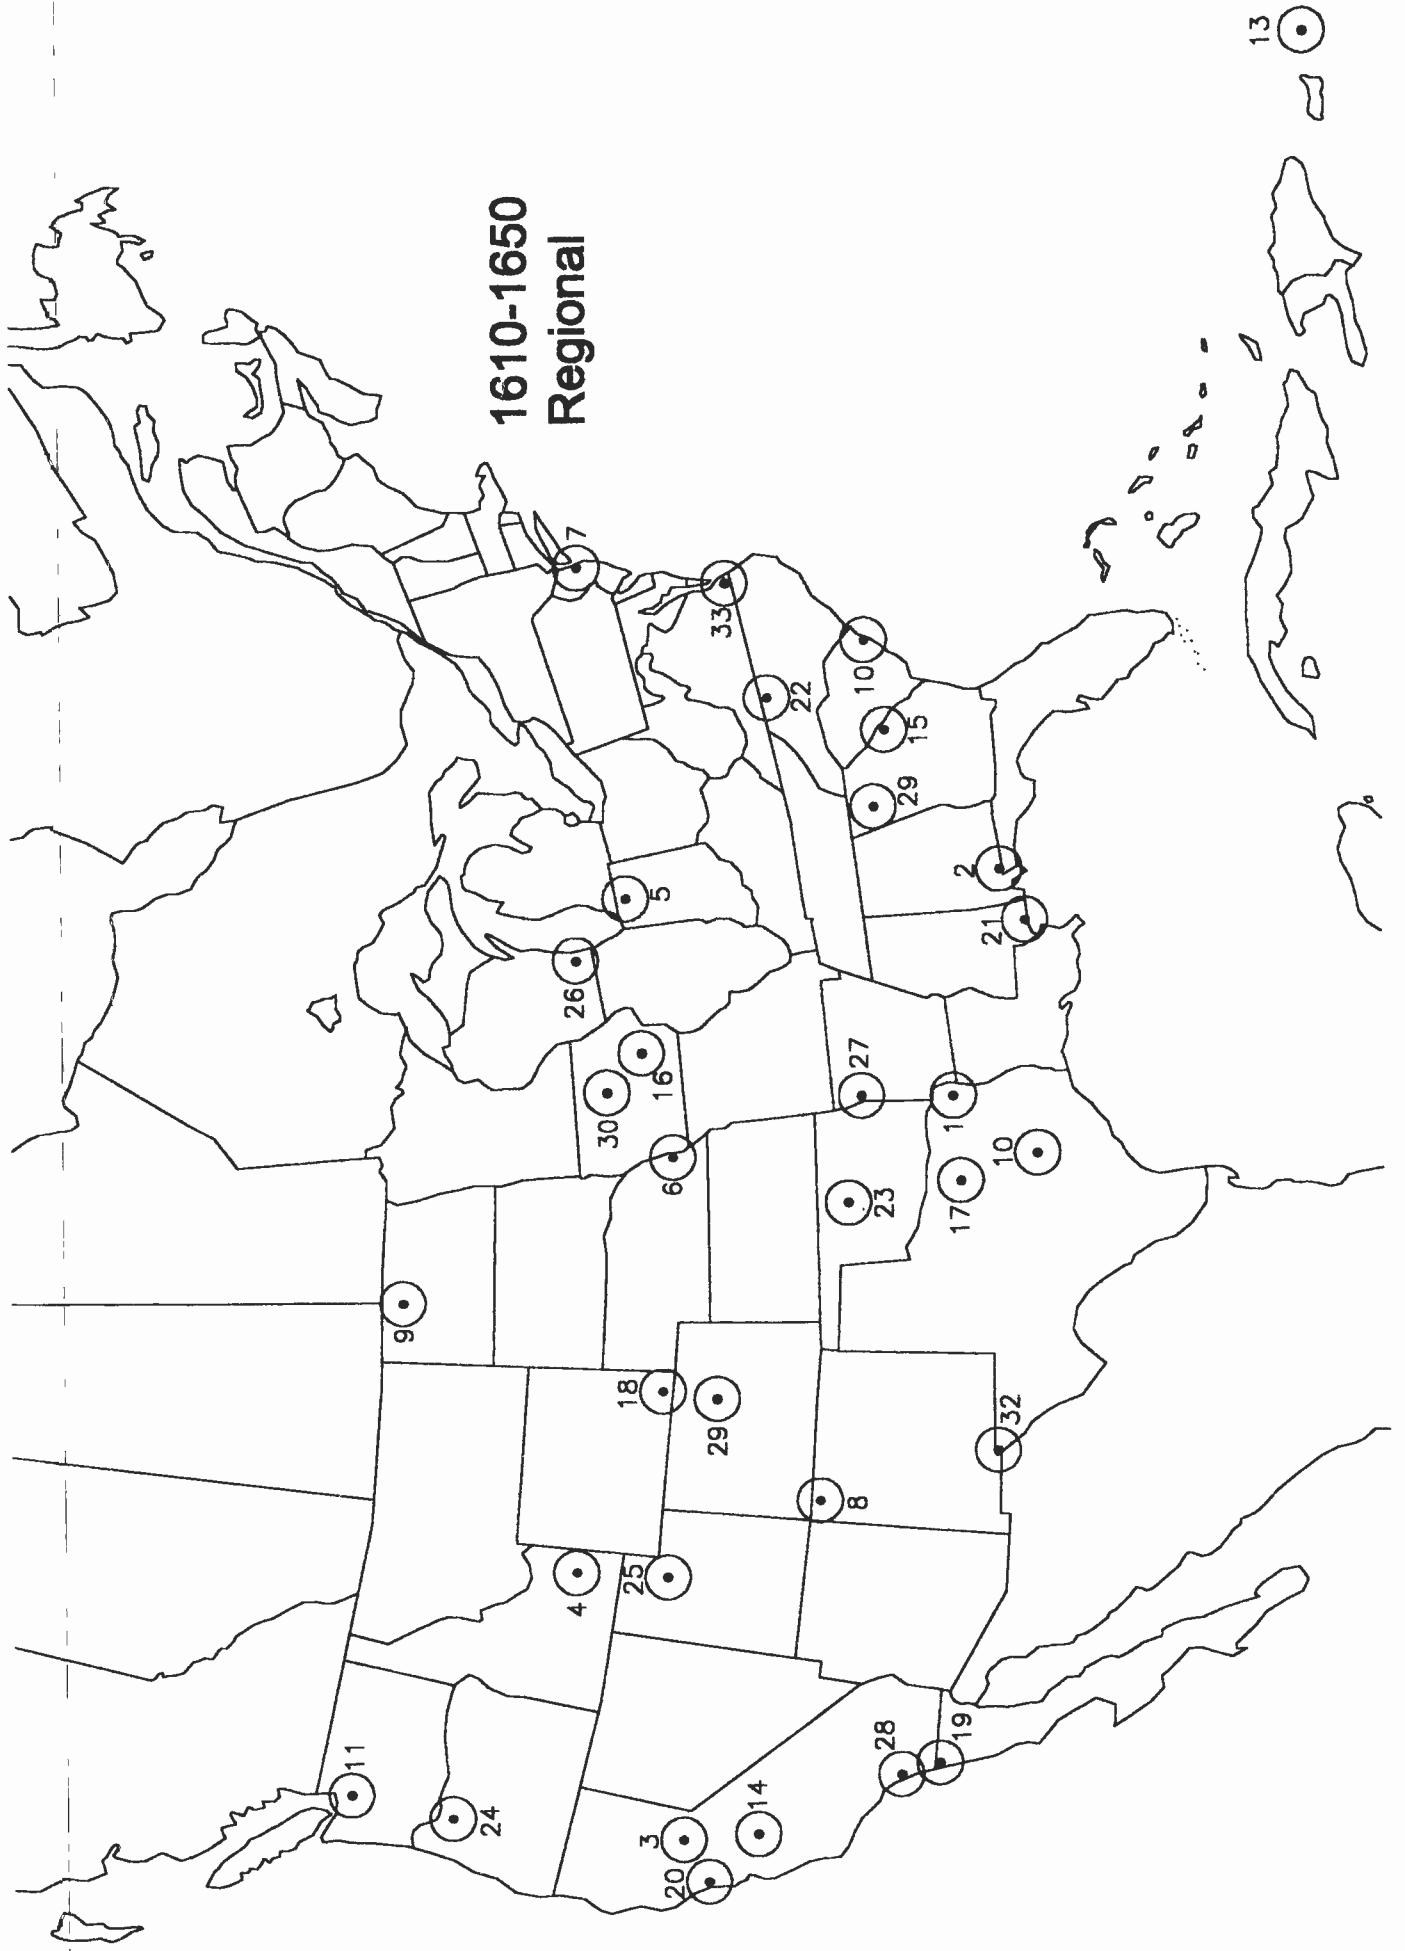

1610-1650 Regional