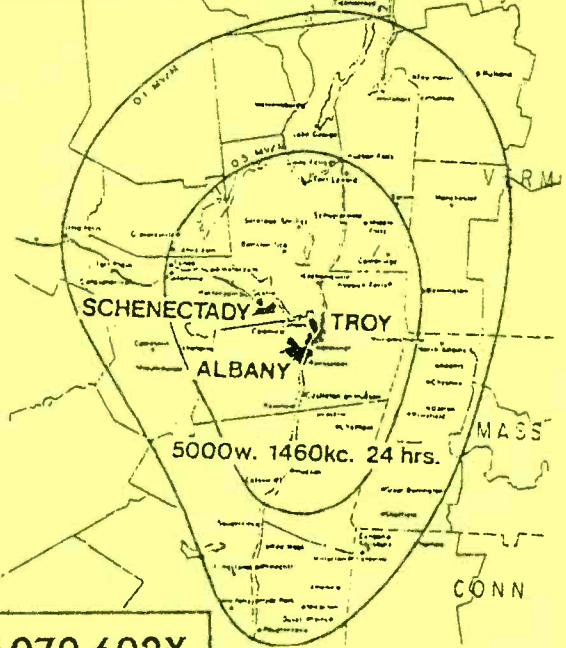

A Production of the NATIONAL RADIO CLUB
A service to the medium wave hobby for 68 years - 1933-2001

2001

5th Edition

KLZ-AM DENVER

ISSN-1070-602X

THE NATIONAL RADIO CLUB'S

NIGHT PATTERN BOOK

FIFTH EDITION