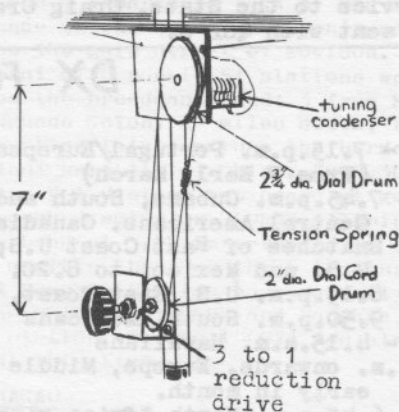

A NECESSARY LOOP AID

When tuning a loop you may notice the tuning peak shift slightly as you remove your hand from the tuning condenser knob. This detuning effect is brought about by the proximity of your hand adding capacitance to the loop tuning circuit. The arrangement in the diagram will overcome this effect, while the use of a Jackson 3 to 1 vernier reduction drive to drive the lower dial cord drum, gives a smooth tuning action essential for spot on peaking of the loop. 2" and 2 3/4" dial drums will fit the metal vane type tuning condenser (1/2" spindle) and the Jackson 3 to 1 drive shaft.