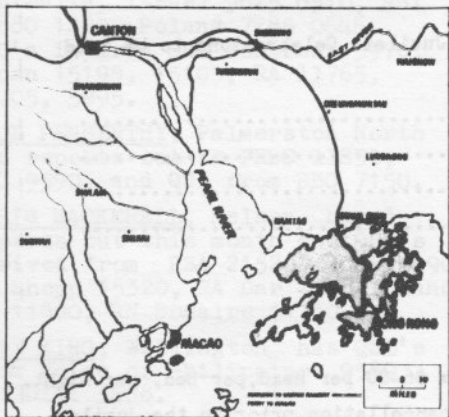

HONG KONG

2 companies vie for the radio listener in this British Crown Colony of some 5 million citizens. My first impression of the Government-controlled Radio Hong Kong "RHK" was its use of Australian announcers; at least 5 of them. RHK's 545 kHz English outlet can be heard quite well by DXers in NZ. The station commenced broadcasting in 1929 as ZBW. A 25kw shortwave transmitter was operated until the late 1960's.

The private enterprise Commercial Radio-Hong Kong (1050kHz) seemed to broadcast mainly cigarette and wristwatch commercials. (I came home singing about 'Viceroy' cigarettes and 'Giraud Perregaux Quartz Watches') Another with different impact was a one-liner heard before the weather forecast: - "The road to Hell is lined with Narcotics". Commercial Radio's English announcers are mainly fluent young Chinese.

A third English-language station, operated by the British Forces Broadcasting Service could not be heard and I found no reference to it in local papers.

Television in Hong Kong was at a turning-point during our stay, with a government decision to grant 2 further TV broadcasting licences late in 1972: one for a two channel network (1 English, 1 Chinese), the other for a single channel in Chinese. These would be in addition to 2 colour channels and 2 black-and-white rediffusion channels currently operated.

There was a remarkable lack of man-made interference in our hotel room, only one block from the main street of Kowloon. At 8 am a total of 8 non-local stations were audible on the broadcast band: 5 from Macao, the Portuguese Colony 40 miles south; the other 5 most certainly across the border in the Peoples' Republic of China. By 9.30 in the evening VOA Vietnam was heard at good level through jamming on 260kHz. A spin along the band at 9.45 pm revealed 66 (1) stations audible, besides the 5 locals. At 11 pm VOA News in English was heard at V.G. level from Okinawa 1173kHz and Bangkok 1580. An AFRE station (Taiwan 1402) was also audible at this time.

MACAO

A 20 minute trip by hydrofoil down the Chinese coastline brought us to this little piece of Mediterranean Europe in Asia. Our hotel room featured 'piped RHK and Commercial Radio HK' but these were obliterated when anyone turned on their airconditioning. In fact, by 10.15pm neither station gave satisfactory reception due to co-channel QRM!

Unifora Vila Verde, a commercial enterprise, gives Excellent reception in Chinese throughout the 'enclave' on 759kHz.

-to be continued