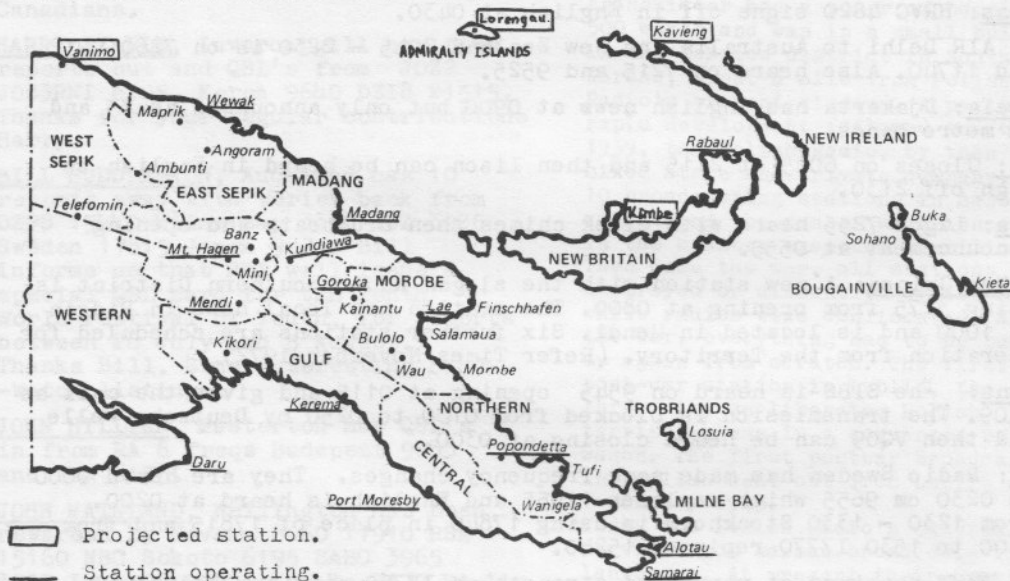

In 1944, station 9PA was formed to provide a broadcasting service for the 1000s of Allied troops in the area. In 1944 with its transfer to full military control the callsign was changed to 9AA. With re-aquisition by the Australian Broadcasting Commission in 1946 the call reverted to 9PA and the SW transmitter VLT added. The second SW station VLK was commissioned in 1964 when all transmitters were moved to a location 3km from the newly completed studio complex. A triadic array of aeriels bearing 026° from true north is used at Port Moresby.

The ABC in Papua New Guinea presently has 5 MW stations: 9PA, with the allied transmitters of 9LA Lae, 9MD Madang and 9GR Goroka. The other station is 9RB in Rabaul but with the recent completion of a microwave link between Port Moresby, Lae and Rabaul, 9RB now takes the majority of its programmes on relay too. VLT and VLK, the SW stations, usually carry relays of 9PA also. In Rabaul a Government SW transmitter VH9RA is made available for a few hours each weekday. VH9ZJ Wewak operates under a similar arrangement, while a medium-wave outlet 9WK is still in the planning stage.

9PA/VLK/VLT and allied regionals broadcast in 3 languages: English, Pidgin and Motu (language of the Papuans). 9RB and VH9RA also broadcast in 3 languages, English, Pidgin and Kuanua (language of the Tolai people of New Britain).

In addition to these ABC stations, the Government of Papua New Guinea has a large network of regional stations on shortwave. These stations broadcast in English, Pidgin and the local languages pertaining to their immediate area.

At the end of 1973 it is planned that the ABC and P.N.G. Government broadcasting stations combine to form one national broadcasting network which will be operated by a Papua New Guinea Broadcasting Authority. These plans will coincide with the granting of self-government to the Territories.

TO BE CONTINUED.