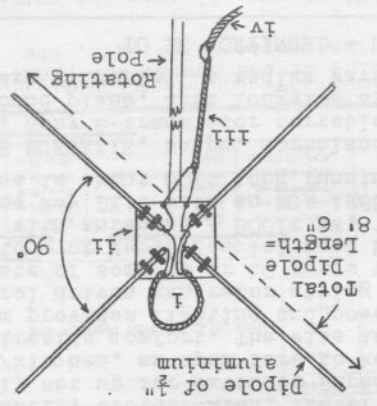

To date it's been a very quiet season, with few reports of co-channel TV interference from across the Tasman. CHRIS MARTIN, NSW advises that Sydney's FM transmitter output of 15 watts, with a protected increase to 1kw, does not auger well for FM-DX from New Zealand. Frequency is either 90.0 or 90.8mhz - one of these frequencies will be Melbourne FM. some aussie TV channels during the summer months. He has just obtained a verification was received last year from ABV Melbourne. G.S. CHOWLEY, Launceston has a 14 transistor "Mare" receiver with FM bands covering 88 to 174mhz, and asks for help in learning more about TV & FM DX. NZ TV channels are listed pretty in the World Radio TV Handbook and comprehensively in the NZART Call Book (right down to the lowestest transistor). The annual publication "How to Listen to the World" has interesting articles on this type of DXing some years. The TV sound frequencies here are 50.75mhz (Ch.1), 60.75 (Ch.2), 67.75 (Ch.3), 180.75 (Ch.4) etc, none falling within the FM Bands. Your 96mhz signal might be connected with a 1 watt transistor at Mount Maunganui on Channel 6 - 194.75mhz, twice your frequency. JACK BARROW, Lower Hut, submits details of a broad-band TV dipole with very effective performance. Construction is reasonably easy and is based on the same principles as the MW loop. It should be mounted as high as possible and clear of any possible obstruction which might cause reflection - ghosts. The pole should be revolved till maximum signal is attained. The dipoles are 2" aluminium or duralium. Thanks, Jack! (1) Matching Stub, 35 1/2" of 75ohm coax. (1) Matching Stub, 35 1/2" of 75ohm coax. Use metal saddles to hold dipoles. (11) 18" x 18" x 1" Mounting Block. Use (11) Matching Stub, 35 1/2" of 50ohm coax. (11) Lead-in to receiver. Any length of 75ohm coax. Close-up of circuit:

FM FOR NZ? In Parliament on 14/10, the Postmaster General stated that the introduction of FM would be the decision of the Broadcasting Council and Radio New Zealand. It was envisaged that FM Radio would have a place "at some time in the future". However NZ was free of the overcrowding of MW stations and it was still possible to provide a high quality AM service free from congestion interference, he said. Further to the notes above, NIGEL ROBINS reports that the Sydney FM station, 2MBS operated by the Music Broadcasting Society of NSW, was officially opened by the Prime Minister on 1 February.

TOPICALITIES

Items of medium wave news from our associate clubs overseas - BULGARIA Vidin on 575 till 1630 then on 1223 from 1631 till 2130GMT. Staga Zag- ora has moved from 1223 to 1178kHz. Radio UGANDA now has 100kw on 908kHz. ENGLAND. When a new transmitter site is completed, London Broadcasting Co. will use 25kw on 1451 and Capital Radio 100kw on 1546kHz.