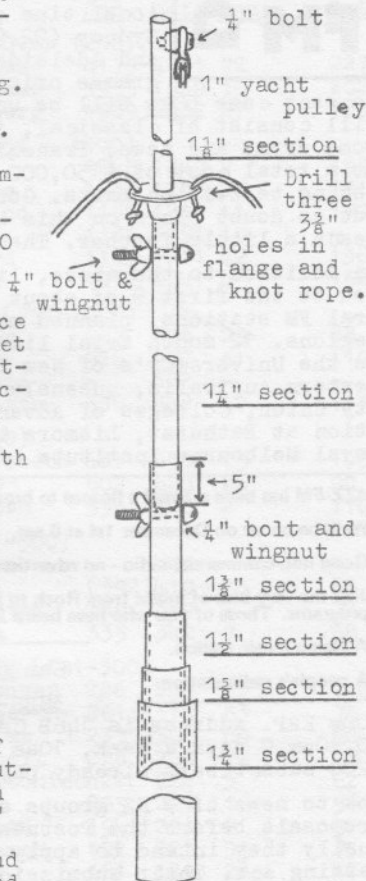

File the edges with a file and clean the inside of the tubing of filings and cutting oil. Sand the outside with 2 grades of sandpaper and then give each section a good rub down. Also purchase five 2"x 1/4" bolts, five 1" wingnuts, a 1" yacht pulley, a 1 1/4" PVC flange, 100ft of 1/4" nylon or polyester rope and a 60ft lanyard. Drill three holes in the flange and cut the nylon rope into 3 equal lengths. Put one end of each through a hole and knot on the other side.

Erection will take two people about 6 minutes. Starting with the top section, pull it out of the collapsed 6 pieces of tubing until the bottom of this section is above the hole in the next section. Put in a bolt and use the wingnut to secure it - do not tighten. Repeat with each section until all 5 sections are extended above the bottom section. Get your helper to hold the pole vertical while you secure each guy rope to a peg or fixed object at least 10ft from the base. Using the lanyard (which you thoughtfully had threaded through the pulley before erecting), hoist up your inverted V antenna or what have you. TV or ham yagi antennas may be bolted to the top section but be sure to insert a piece of 1" dowel inside the section to prevent pinching when bolting equipment on.

Dismantling will take one person about 4 minutes. Just leave the guy ropes to last and collapse each section starting at the bottom, by removing the wingnuts and bolts. Good luck!