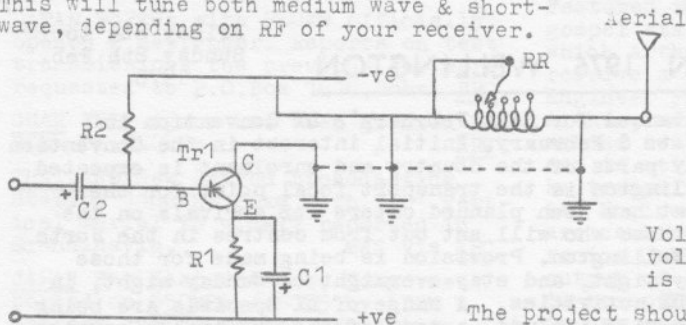

8 A SIMPLE TUNER/BOOSTER

suggested by PAUL ORMANDY

This will tune both medium wave & short-wave, depending on RF of your receiver.

PARTS LIST

- R1 = 1.2kΩ 1 watt
- R2 = 4.7kΩ 1 watt
- C1, C2 = 16μF 4.7 volts
- Tr1 = OC44,71,
- worms eye view

Voltage can be between 6 - 12 volts DC. An AC-DC power pack is of no use for this project.

The project should be mounted in an insulated metal box.

Coil winding details - 2 inch former. 5 windings of 18* enamelled wire. Don't forget to thoroughly clean enamel off joints and tappings. An alligator or other clip RR allows for tapping to be altered till best results are found.

A NOVEL BOOST FOR THE TRANSISTOR RADIO

submitted by DES DAVEY

"I've just found a fantastic antenna arrangement for my portable transistor radio which may prove useful to other members. Coil approximately 25 turns of thin covered wire around your hand, then tape around the coil in 3 places to prevent it unravelling. Then connect one end to your outside aerial and the other to your earth. The coil itself is then placed atop or beside the receiver until the best signal is achieved. I get better results than when the aerial is actually connected to the set."

THE KENWOOD QR666

"I recently purchased a Kenwood QR666 at a cost of $469 from Audio Vision of Invercargill. It has a frequency range of 170kHz through to 30MHz in 6 bands. Bandspread is for 5 ham bands but it comes with a conversion kit allowing coverage of shortwave broadcast bands from 75 metres to 11 metres. The receiver is transistorised with 4 FET's, 16 transistors and 22 diodes. A speaker is incorporated in the set and is of a good tone. There is also a telescopic antenna. It has the usual functions - AM, AM ANL, CW/SSB (FM BC optional), plus a switch for selectivity effective as FM AFC or to narrow band for BC or SW. The Kenwood QR666 can be operated on batteries DC or AC. I am very pleased with this set and consider that it is far superior to my previous set, a Trio."

Charlie Chester

A BASIC FRENCH RECEPTION REPORT FORMAT

compiled by PAUL ORMANDY

Station d'émission (NAME OF STATION)

YOUR NAME & ADDRESS

Chers messieurs,

Je suis extrêmement fier de vous faire savoir que j'ai entendu l'émission de votre station opérant sur (FREQUENCY) kHz, à (TIME), le (DATE).

Signal:

Fading:

Interférences:

Bruit: (NOISE)

Qualité Générale: (GENERAL QUALITY)

Récepteur: (RECEIVER)

Antenne: (ANTENNA)

Détails du programme ci-après: (PROGRAMME DETAILS BELOW)

J'espère que ces renseignements seront utiles à votre personnel technique. S'ils s'accordent avec votre journal d'émissions je serai... CONCLUDED P.15