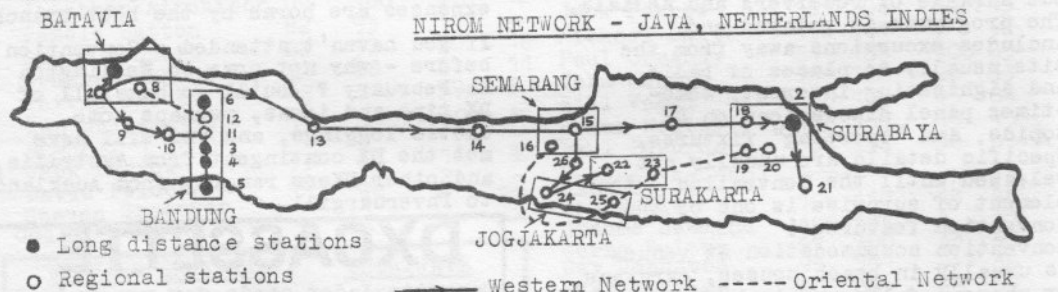

Due to the unfavourable atmospheric conditions in the tropics, full use was made of the tropical bands and no frequency below 1500kcs was used. The local stations used frequencies between 1500 and 3000kcs and the long distance archipeligo transmitters above 3000kcs. Stations PMN and YDC were directed NW to Sumatra and Borneo. PLP and YDB were directed NE to Borneo and the Celebes. All other stations used non-directional antennae.

The areas where audibility had been proven good was declared "NIROM territory" by the government and listeners in the area had to subscribe accordingly. By 1 October 1936 the whole of the Netherlands Indies were within "NIROM territory". Listeners paid a fixed amount to NIROM each month. This subscription, payable at the local Post Office, was decreased as the number of subscribing listeners increased. From April 1934 the fee was approximately equivalent to US$1 per month, with a reduction to 50 cents monthly in January 1939. Membership was 5000 in April 1934, 24000 in January 1935, 40000 in January 1936, 53000 in January 1938 and 70000 in January 1939. Control of NIROM was vested in 14 member committee, holding office for 2 years. 10 members were elected by registered subscribing members, 2 were appointed by the government, and the remaining two positions were held by the General Broadcasting Manager and his assistant.

KEY: 1. YDA Batavia 3040kcs 10kw. 2. YDB Surabaya 9550kcs 1kw. 3,4,5,6. all in Bandung - YDC 15150, PLP 11000, PMN 10260 and PMH 6720, all 1.5kw.

7. YDA2 Batavia 2475 150 watts. 8. YDD3 Batavia 1585 25w. 9. YDA3 Buitenzorg 1640 25w. 10. YDA4 Soekaboemi 1550 25w. 11. YDA5 Bandung 2415 150w. 12. YDD2 Bandung 1560 100w. 13. YDA6 Cheribon 2335 25w. 14. YDA7 Pekalongan 2400 15w. 15. YDB2 Semarang 2450 150w. 16. YDE3 Semarang 1520 25w. 17. YDB4 Tjepoe 1615 15w. 18. YDB7 Surabaya 1530 150w.