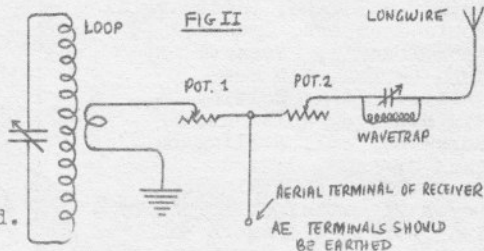

WAVETRAPP COIL HAS ADDITIONAL TAP ON FIFTIETH TURN.

Thanks to Robin for these details. Clearly there is plenty of room for experimentation, so start winding your wavetrapps now!

CONVENTION '77

CHRISTCHURCH...WILL YOU BE THERE?

WATCH THE DX TIMES FOR DETAILS!