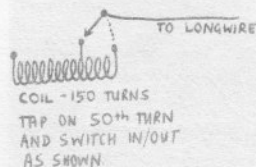

WAVETRAPP COIL HAS ADDITIONAL TAP ON FIFTIETH TURN.

Thanks to Robin for these details. Clearly there is plenty of room for experimentation, so start winding your wavetrapps now!

CONVENTION '77

CHRISTCHURCH...WILL YOU BE THERE?

WATCH THE DX TIMES FOR DETAILS!