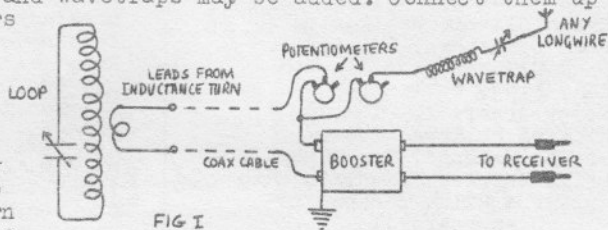

## WHAT IS A CARDIOID ARRAY.

Theoretically and often in practice it is one or more antennas (long wire) and medium-wave loop, tuned to receive signals equally from all directions except one.

For best results, standard equipment would be: a medium wave loop (see 1/73 DX Times or brochure included in all New Members Kits), a loop booster (see 12/73 Times), two 10,000 ohm potentiometers, a longwire antenna of any length and a wavetrapp. Extra longwires and wavetrapps may be added. Connect them up as shown in Fig I. Potentiometers can be mounted on a small piece of hardboard and screwed to the side of the booster.