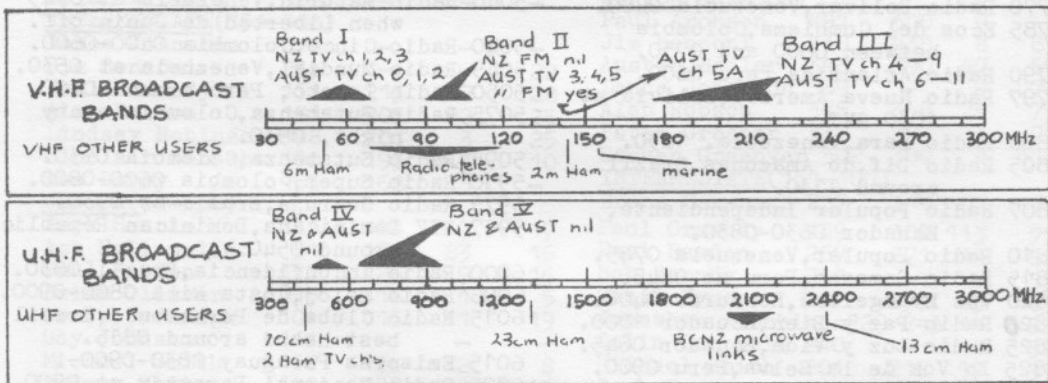

You're watching your favourite TV show when you notice some annoying interference on the screen. While thinking about calling your friendly serviceman you try turning the channel selector. Much to your surprise all those 'empty' channels are producing pictures and sound. You see announcers & programmes you never saw before. Unusual? Not really! What you have just experienced is DX on the TV bands. Likewise with the FM bands. What a fantastic thrill! There's been a growing interest shown in this area of our hobby and I am happy to edit a regular half page or so in which we hope to

Although the conditions for propagation needed in these very high frequency (VHF) bands is past it's best and not a great deal can be expected to be log-ged, I will run a series covering such aspects as propogation, receivers, aerials and reporting. This I hope will prepare us for the start of another TV/FM DX season beginning towards the end of the year.

MAILBAG. When writing to us about your loggings please mention the network or callsign, the channel number and if possible the transmitter site, eg TV1 ch.6 Mount Rochfort, SI, NZ. Correspondence is acknowledged from Andrew Mitchell, Roy Knox, Paul Ormandy and Des Davey.

Now for the first part of our series, let's see where the parts of the radio spectrum we are interested in fit into the general pattern of things.

1. Very High Frequency and Ultra High Frequency Spectrums.

Since TV channels differ slightly from country to country, consult the WRTVH for exact frequencies.

LATIN AMERICAN SURVEY cont. from Page 11.

- 6135 Radio Gaucha, Brazil at 0825.
- 6150 La Voz de Huila, Colombia 0700.
- 6160 Emisoras Nueva Granada, Colombia best around 0830.
- 6175 Radio Guarani, Brazil at 0830.
- 6185 Radio Bandierantes, Brazil 0830.
- 9505 Radio TV Dominicana 2330-0130.
- 9562 Radio Nacional, Peru around 0545
- 9565 La Voz de Chile 0500-0600.
- 9590 Radio Presidente Balmaceda, Chile, best around 0100.
- 9595 Radio Cultural, Brazil 0100.
- 9635 Radio Aparecida, Brazil at 0200.
- 9645 Radio Bandierantes, Brazil 0945.
- 9660 Radio Rumbos, Venezuela 0300.

- 9690 RAE Argentina around 0700.
- 9750 Radio Minería, Chile 0500-0530.
- 11700 Radio Clarín, Dominican Rep 2000-
- 11780 Radio Belgrano, Argentina 0130(0230
- 11780 Radio Nacional de Brasilia, Brazil 1830-2130. Alternately 1524.5kHz.
- 11805 Radio Globo, Brazil 2200-0130.
- 11815 Radio Brasil Central at 0500.
- 11835 Radio El Espectador, Uruguay 0300.
- 11865 Radio Clube de Pernambuco, Brazil around 0030.
- 11925 Radio Bandierantes, Brazil 0130.
- 15150 La Voz de Chile best at 0400.
- 15335 Radio Nacional, Colombia 0000.
- 15390 Radio Nacional, Venezuela 2330.

GOOD LISTENING!