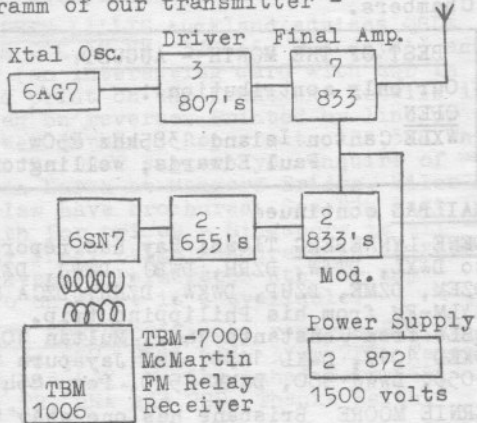

Antenna details: R 38X-J42, 750ft high mast insulated at the base. 2.24 amp current in the line and power 250.00w approx measured with Delta Bridge OB7. Our station is one of a chain of 8 stations which transmit the same prgm as TILX and the said stations are distributed throughout the nation." Their address is Apartado Postal 708, San José, Costa Rica. Robin Chambers