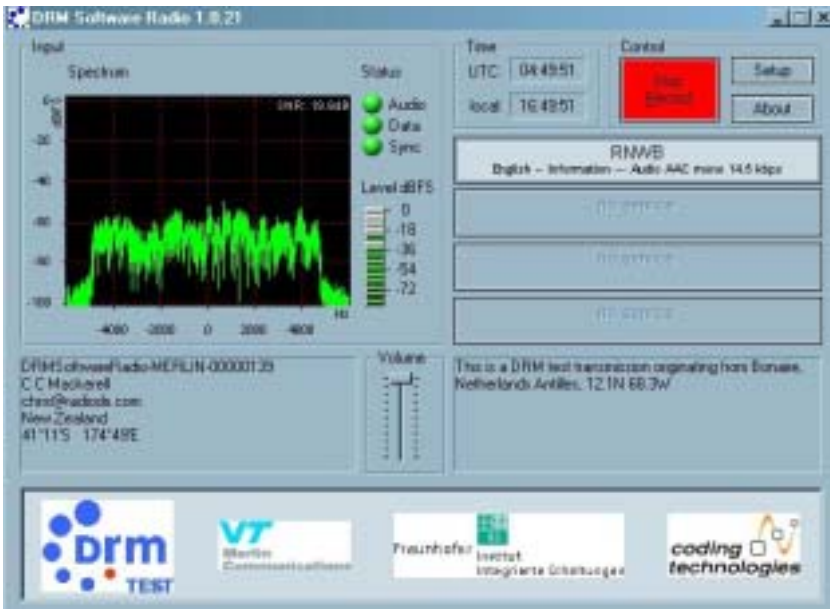

The official DRM Consortium site:
<http://www.drm.org/>

The DRM logo is a trade mark of Digital Radio Mondiale Association and is used with permission. DRM logo © DRM Association 1998.

Screen shot of DRM test Transmission by Radio Netherlands from Bonaire, Netherlands Antilles on 15400 kHz 0430 13th April 2003 by Chris Mackerell in Wellington, NZ.