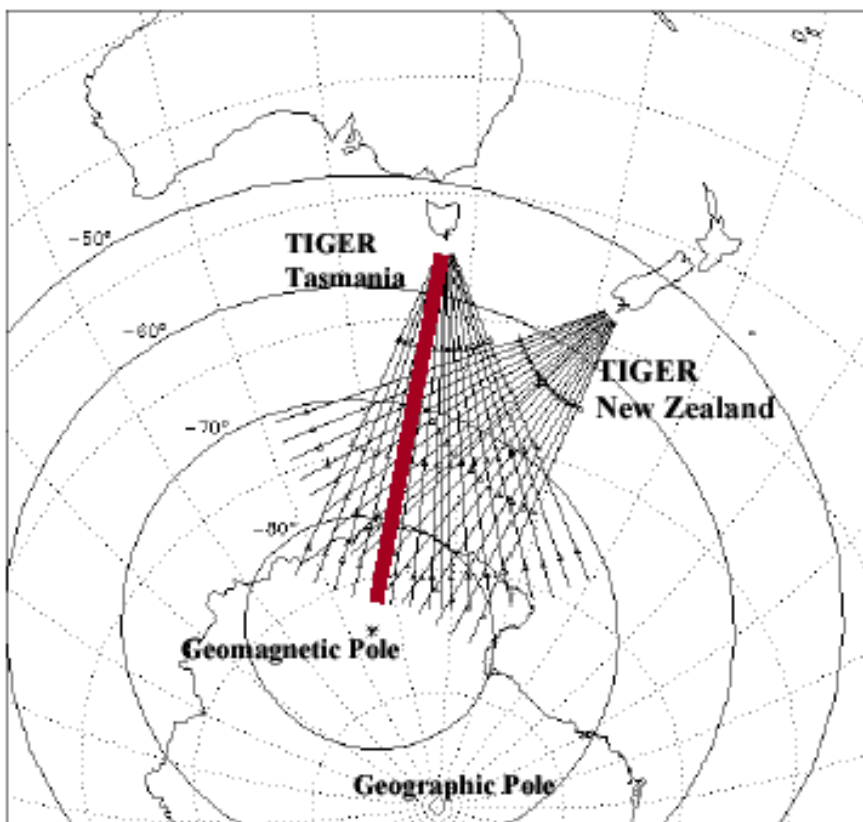

*Monthly journal of the
New Zealand Radio DX League (est. 1948)*

March 2004 - Volume 56 Number 5

<http://radiodx.com>

Tasman International Geospace Environment Radar (TIGER)

CONTENTS

REGULAR COLUMNS

Bandwatch Under 9	3
<i>with Ken Baird</i>	
Bandwatch Over 9	11
<i>with Andy McQueen</i>	
English in Time Order	15
<i>with Yuri Muzyka</i>	
Shortwave Report	18
<i>with Ian Cattermole</i>	
Shortwave Mailbag	23
<i>with Laurie Boyer</i>	
Utilities	24
<i>with Evan Murray</i>	
TV/FM	27
<i>with Adam Claydon</i>	
Broadcast news/DX	29
<i>with Tony King</i>	
US X Band List	35
<i>Compiled by Tony King</i>	
Australian X Band List	36
<i>Compiled by David Ricquish</i>	
ADCOM News	37
<i>with Bryan Clark</i>	
Branch News	39
<i>with Chief Editor</i>	

OTHER

Updated RNZI Schedule	17
TIGER Marketsquare	23 40
A Long-Term NZ SW Propagation Svy	41
<i>Compiled by Mike Butler</i>	
The Hydro Dam DXer (Dr Gervan McMillan (Kurow))	45
<i>Compiled by Jack Fox</i>	

FRONT COVER

A Pulse HF Radar System is being erected on the historic Awarua radio site and will be operated by the La Trobe University in Victoria, Australia.

It is designed to look at the Southern Aurora, the Ionosphere and Sunspot activity using HF Radar pulses in the 8-20 MHz range.

The Awarua site is located very near to the Southland Branch Listening Post at Tiwai and whether it causes any interference will be of interest to those who listen from the Tiwai site and possibly also for other SW/MW Listeners around New Zealand

More information page 23.

Coming up in next Month's Magazine (April)

Remember to update your Ladder totals.

Stuart Forsyth
c/- NZRDXL, P.O.Box 3011, Auckland
or direct to
Stuart Forsyth
27 Mathias Street
Darfield 8172
E-mail: smforsyth@xtra.co.nz

CONTINENTS LISTINGS

will also be in next month's DX Times

Featured Continent will be North America

Thanks to those who have recently updated their totals

Your contributions are most welcome either to PO Box 3011 Auckland or direct to ANDY MCQUEEN at

85 Waimea West Road

Brightwater

Nelson

or you can email Andy at

bandwatch.over9@radiodx.com