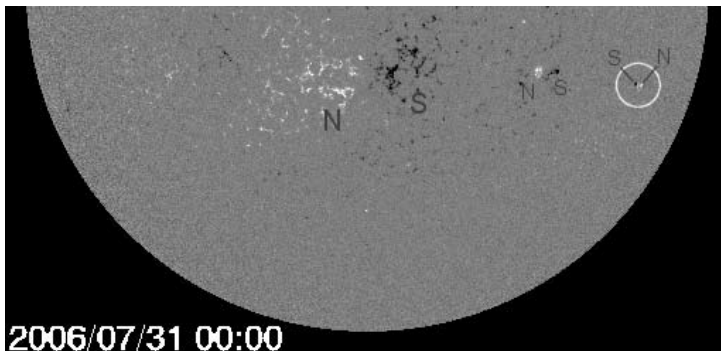

This tiny spot of backwardness matters because of what it might foretell:

A really big solar cycle.