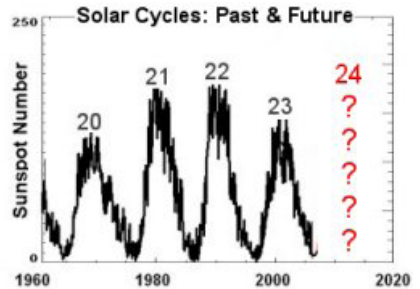

Solar activity rises and falls in 11-year cycles, swinging back and forth between times of quiet and storminess. Right now the sun is quiet. "We're near the end of Solar Cycle 23, which peaked way back in 2001," explains Hathaway. The next cycle, Solar Cycle 24, should begin "any time now," returning the sun to a stormy state.

Satellite operators and NASA mission planners are bracing for this next solar cycle because it is expected to be exceptionally stormy, perhaps the stormiest in decades. Sunspots and solar flares will return in abundance, producing bright auroras on Earth and dangerous proton storms in space:

But when will Solar Cycle 24 begin?

"Maybe it already did--on July 31st," says Hathaway. The first spot of a new solar cycle is always backwards. Solar physicists have long known that sunspot magnetic fields reverse polarity from cycle to cycle. N-S becomes S-N and vice versa. "The backward sunspot may be the first sunspot of Cycle 24."

It sounds exciting, but Hathaway is cautious on several fronts:

First, the sunspot lasted only three hours. Typically, sunspots last days, weeks or even months. Three hours is fleeting in the extreme. "It came and went so fast, it was not given an official sunspot number," says Hathaway. The astronomers who number sunspots didn't think it worthy!

Second, the latitude of the spot is suspicious. New-cycle sunspots almost always pop up at mid-latitudes, around 30° N or 30° S. The backward sunspot popped up at 13° S. "That's strange."

These odd-isms stop Hathaway short of declaring the onset of a new solar cycle. "But it looks promising," he says.

Even if Cycle 24 has truly begun, "don't expect any great storms right away." Solar cycles last 11 years and take time to build up to fever pitch. For a while, perhaps one or two years, Cycle 23 and Cycle 24 will actually share the sun, making it a hodgepodge of backward and forward spots. Eventually, Cycle 24 will take over completely; then the fireworks will really begin.

Meanwhile, Hathaway plans to keep an eye out for more backward sunspots.

Author: Dr. Tony Phillips | Production Editor: Dr. Tony Phillips | Credit: Science@NASA