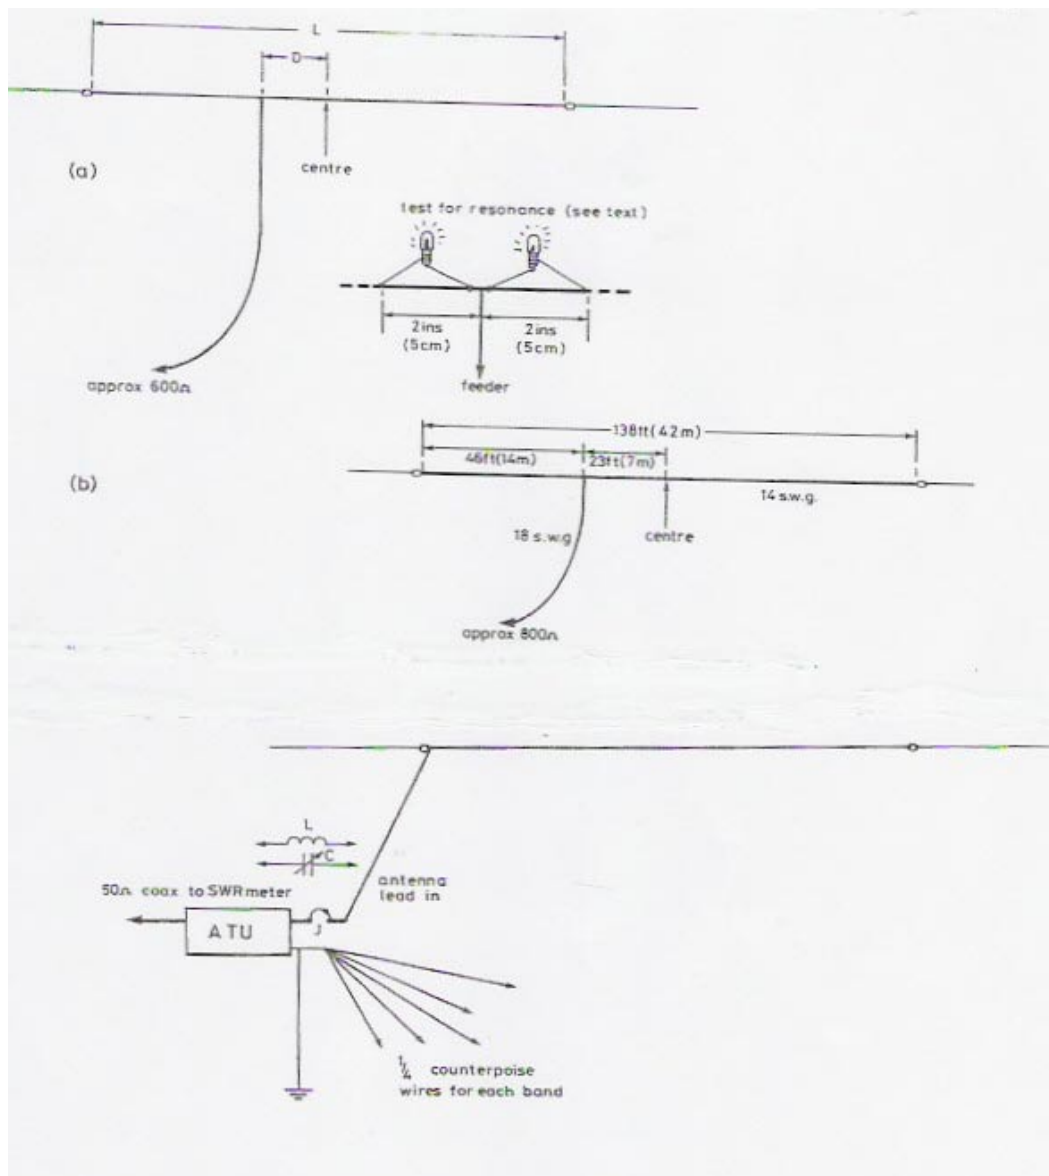

and that makes a true comparison difficult. On 80 metres I am putting out a better signal around Auckland and NZ. On other ham bands signals are well down as expected against my old beam. Again comparisons are difficult because HF signals are so poor with the low sun spot level. Never the less, I am reasonably satisfied with the antenna and it is well worth trying. It is a simple wire antenna that has stood the test of time.

Reference reading

Practical Wire Antennas by John D.Hays, G3HDQ, Published RSGB, Radio Society GB.

Simple Low Cost Wire Antennas, William Orr, W6SAI, Published Radio Publications Inc.