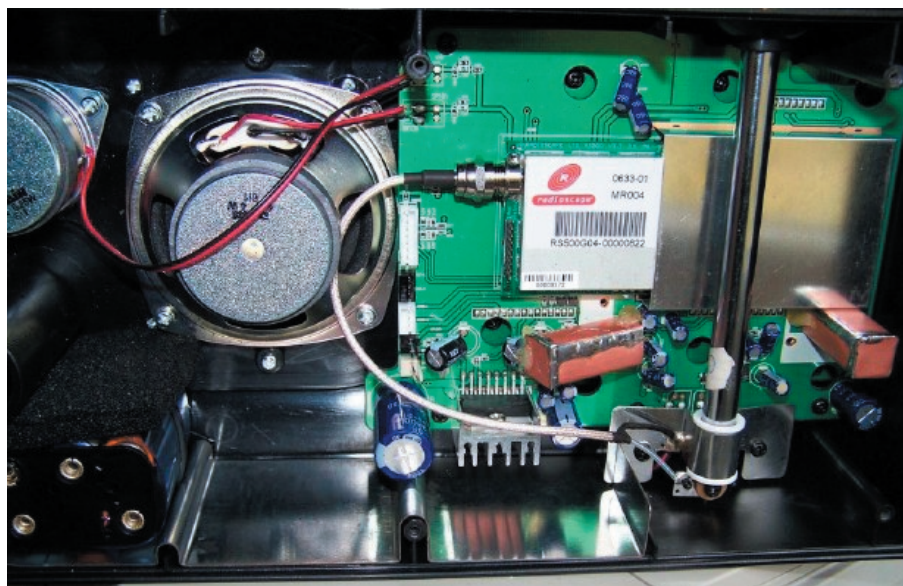

Inside the Receiver

On the back of the receiver there is a USB computer connector, though at this stage there do not appear to be any drivers or application software publicly available to make use of it. I hopefully plugged in my computer, and the radio showed up as a digital radio module, but USB drivers are nowhere to be found. There are also line in/out and speaker plugs on the back.