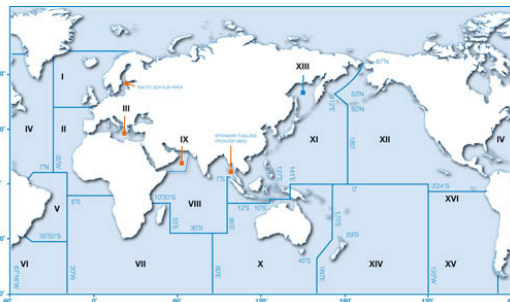

HF

The HF coverage area is essentially NAVAREA XIV, but coverage outside this area is usually possible as well. NAVAREA XIV is the area bounded by the co-ordinates:

South Pole
45°S, 160°E
29°S, 170°E
Equator, 170°E
Equator, 120°W
South Pole