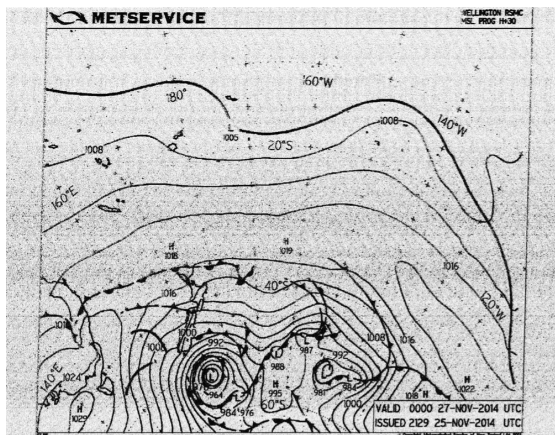

CONTRIBUTORS

KAB- Ken Baird, Wainuiomata, R5000, Kaito KA33 Active antenna.

JW- Jonathan Wood, Mosgiel, Lowe HF-150. **JWS** Symes Road Old Man 46m dipole,

JWM Mosgiel 34m dipole, **JWW** Waianakarua, **JWCP** Sandymount carpark 46m dipole.

ABD – Arthur De Maine, Kakanui, Icom R-71E, R-70 and a Drake R-8 with a 25m E-W EWE.

Ken reports with his experience in utility Dxing - Wasn't having much luck until I woke up – in noisy situations reduce RF gain to min, increase audio gain to high level, then the signals start rolling in. (Ed you are on to it)

Jonathan again has been out and about trying out new locations (Good to catch up with you at Waianakarua- Ed)

In closing these pages I would like to wish all members a very happy Christmas and best wishes for the New Year and for those who are about to travel at this time of the year, safe journey. Arthur

This weather fax from Phil van de Pavard of Coopers Beach, Northland. Received on 5807 KHz USB, using Seatty software. (Thanks Phil, good copy)