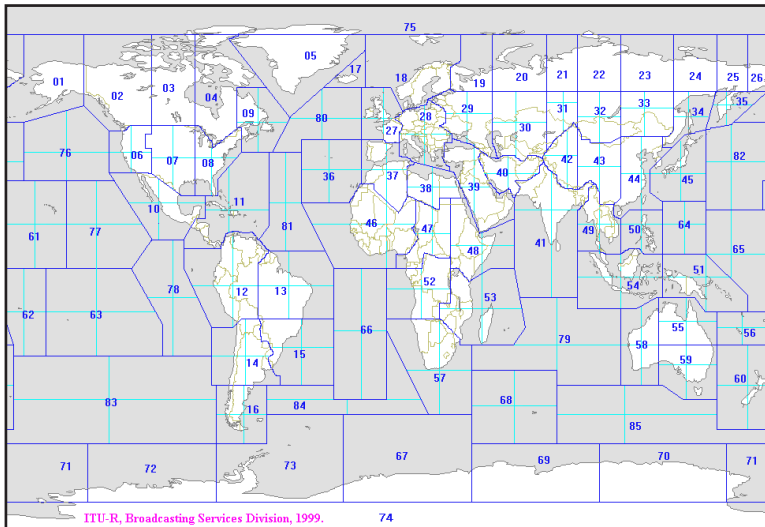

SPAIN: A17 Schedule of REE

Please note: All transmissions are in Spanish, coming from the Noblejas transmitters with 200kw of power.

Freq	Start UTC	Stop UTC	CIRAF	Beam	Day(Sun=1)
15500	1400	2200	38,39,47,48	110	17
17715	1400	2200	12-16	230	23456
17855	1400	2200	4, 6-11	290	17
21620	1400	1800	46,47,52,57	161	17
9690	1500	2300	4, 6-11	290	17
11530	1500	2300	46,47,52,57	161	17
11685	1500	2400	46,47,52,57	161	17
11940	1500	2400	12-16	230	17
12030	1500	2400	38,39,47,48	110	17
15520	1730	2200	38,39,47,48	110	23456
15390	1800	2200	46,47,52,57	161	1234567
15500	1800	2200	38,39,47,48	110	23456
17715	1800	2200	12-16	230	17
17855	1800	2200	4, 6-11	290	23456
9690	1900	2300	4, 6-11	290	23456
11530	1900	2300	46,47,52,57	161	23456
11685	1900	2400	46,47,52,57	161	23456
11940	1900	2400	12-16	230	23456
12030	1900	2400	38,39,47,48	110	23456
15110	2000	2400	4, 7-11	302	1234567
21620	2000	2400	46,47,52,57	161	23456

International Telecommunications Union - CIRAF Zones