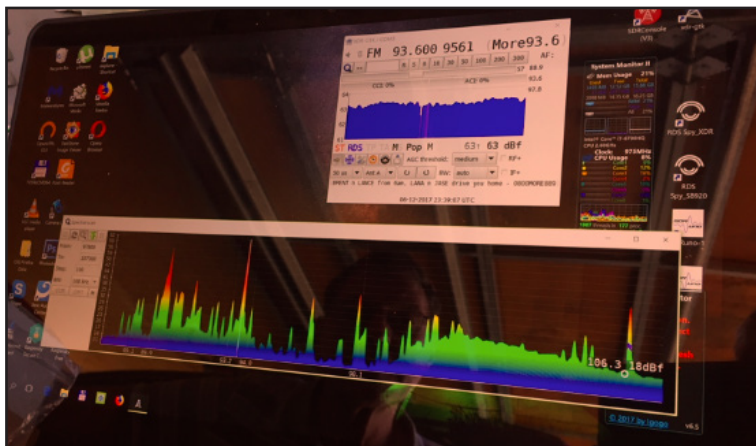

SDRPlay RSP1 with FM spectrum view.