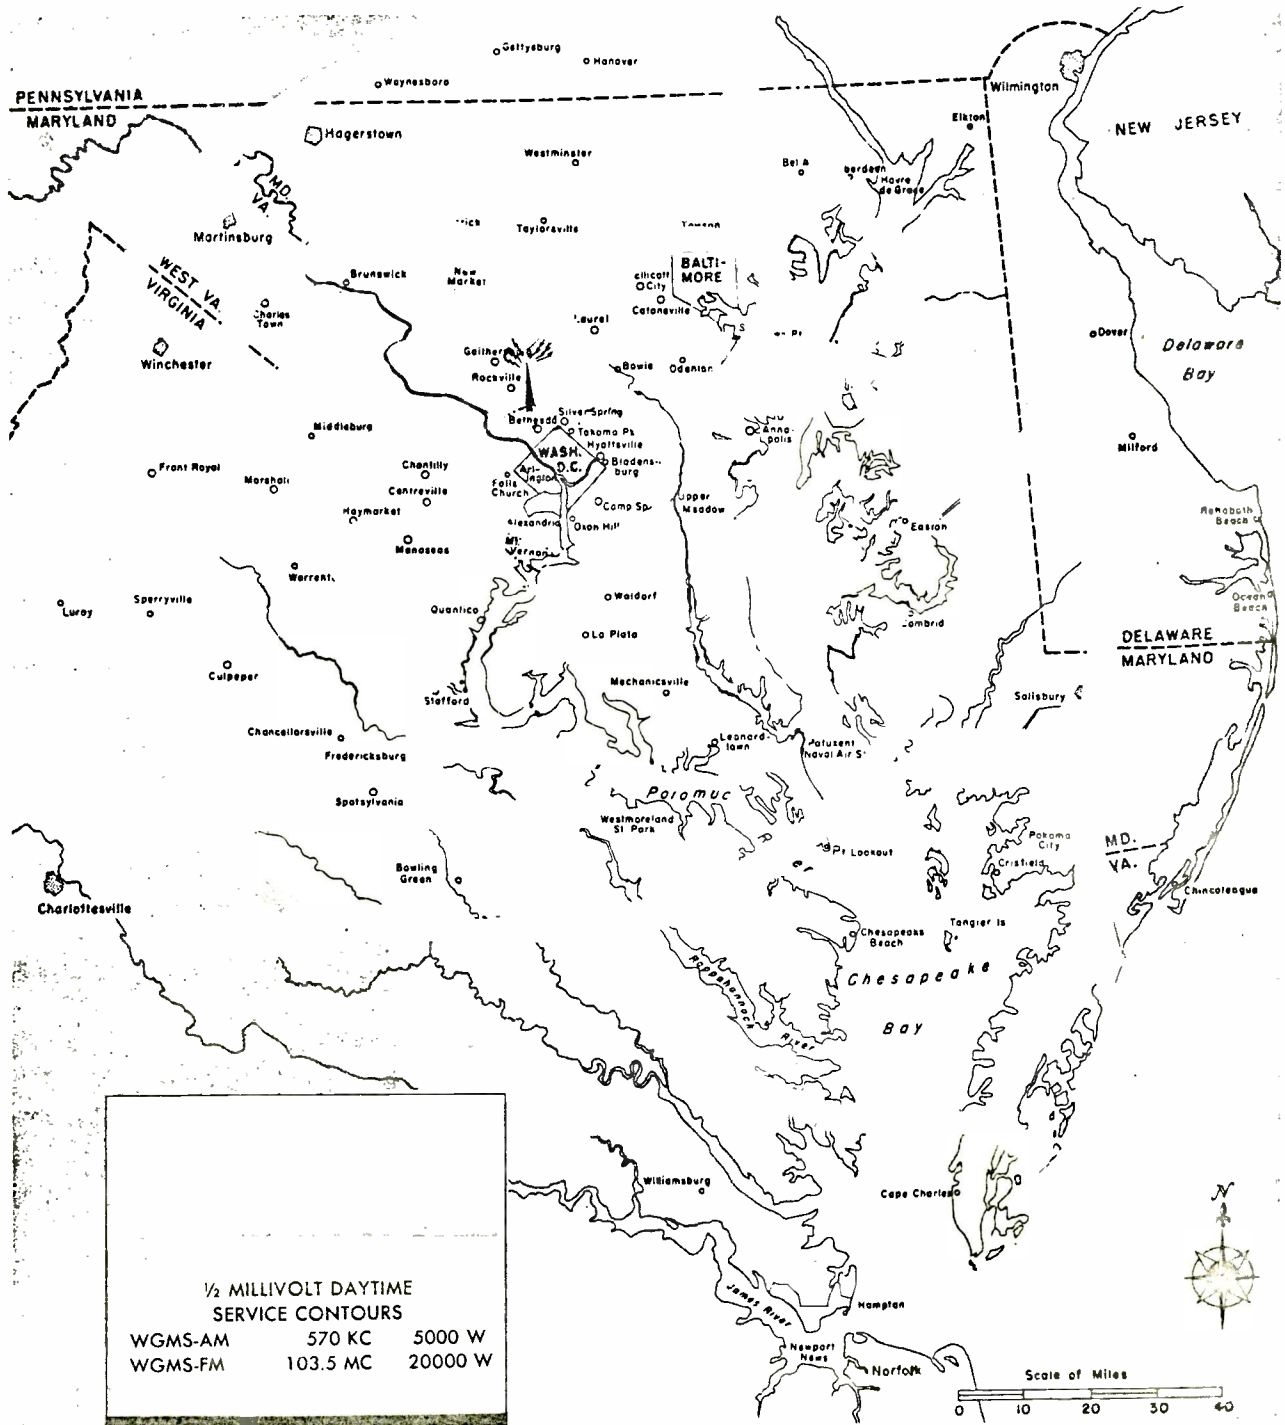

STUDIOS AND TRANSMITTERS:

BETHESDA, MARYLAND

WGMS is FIRST on the dial in the Nation's Capital. WGMS-AM, with its low frequency of 570 kilocycles gives it a highly advantageous position on the dial. Nearest station to the high side is 60 kilocycles away! WGMS-FM and FM Multiplex Stereo transmits 20,000 watts from vertically and horizontally polarized antennas 440 feet high. The Good Music Station in Washington reaches the central Washington business district plus all of the high density suburban areas of Maryland and Virginia. This prime coverage delivers to WGMS advertisers an unduplicated adult audience with identical programming, AM and FM . . . 5.30 AM to midnight, seven days a week.

**WTOP RADIO
NONSTOP NEWS**
A POST-NEWSWEEK STATION

Wash., D.C. Metro Area 

 0.5 MILLIVOLT CONTOUR

 0.1 MILLIVOLT CONTOUR

YOUR BEST COVERAGE IN THE WASHINGTON METROPOLITAN AREA – AM OR FM – IS WWDC RADIO

WWDC - AM
1260