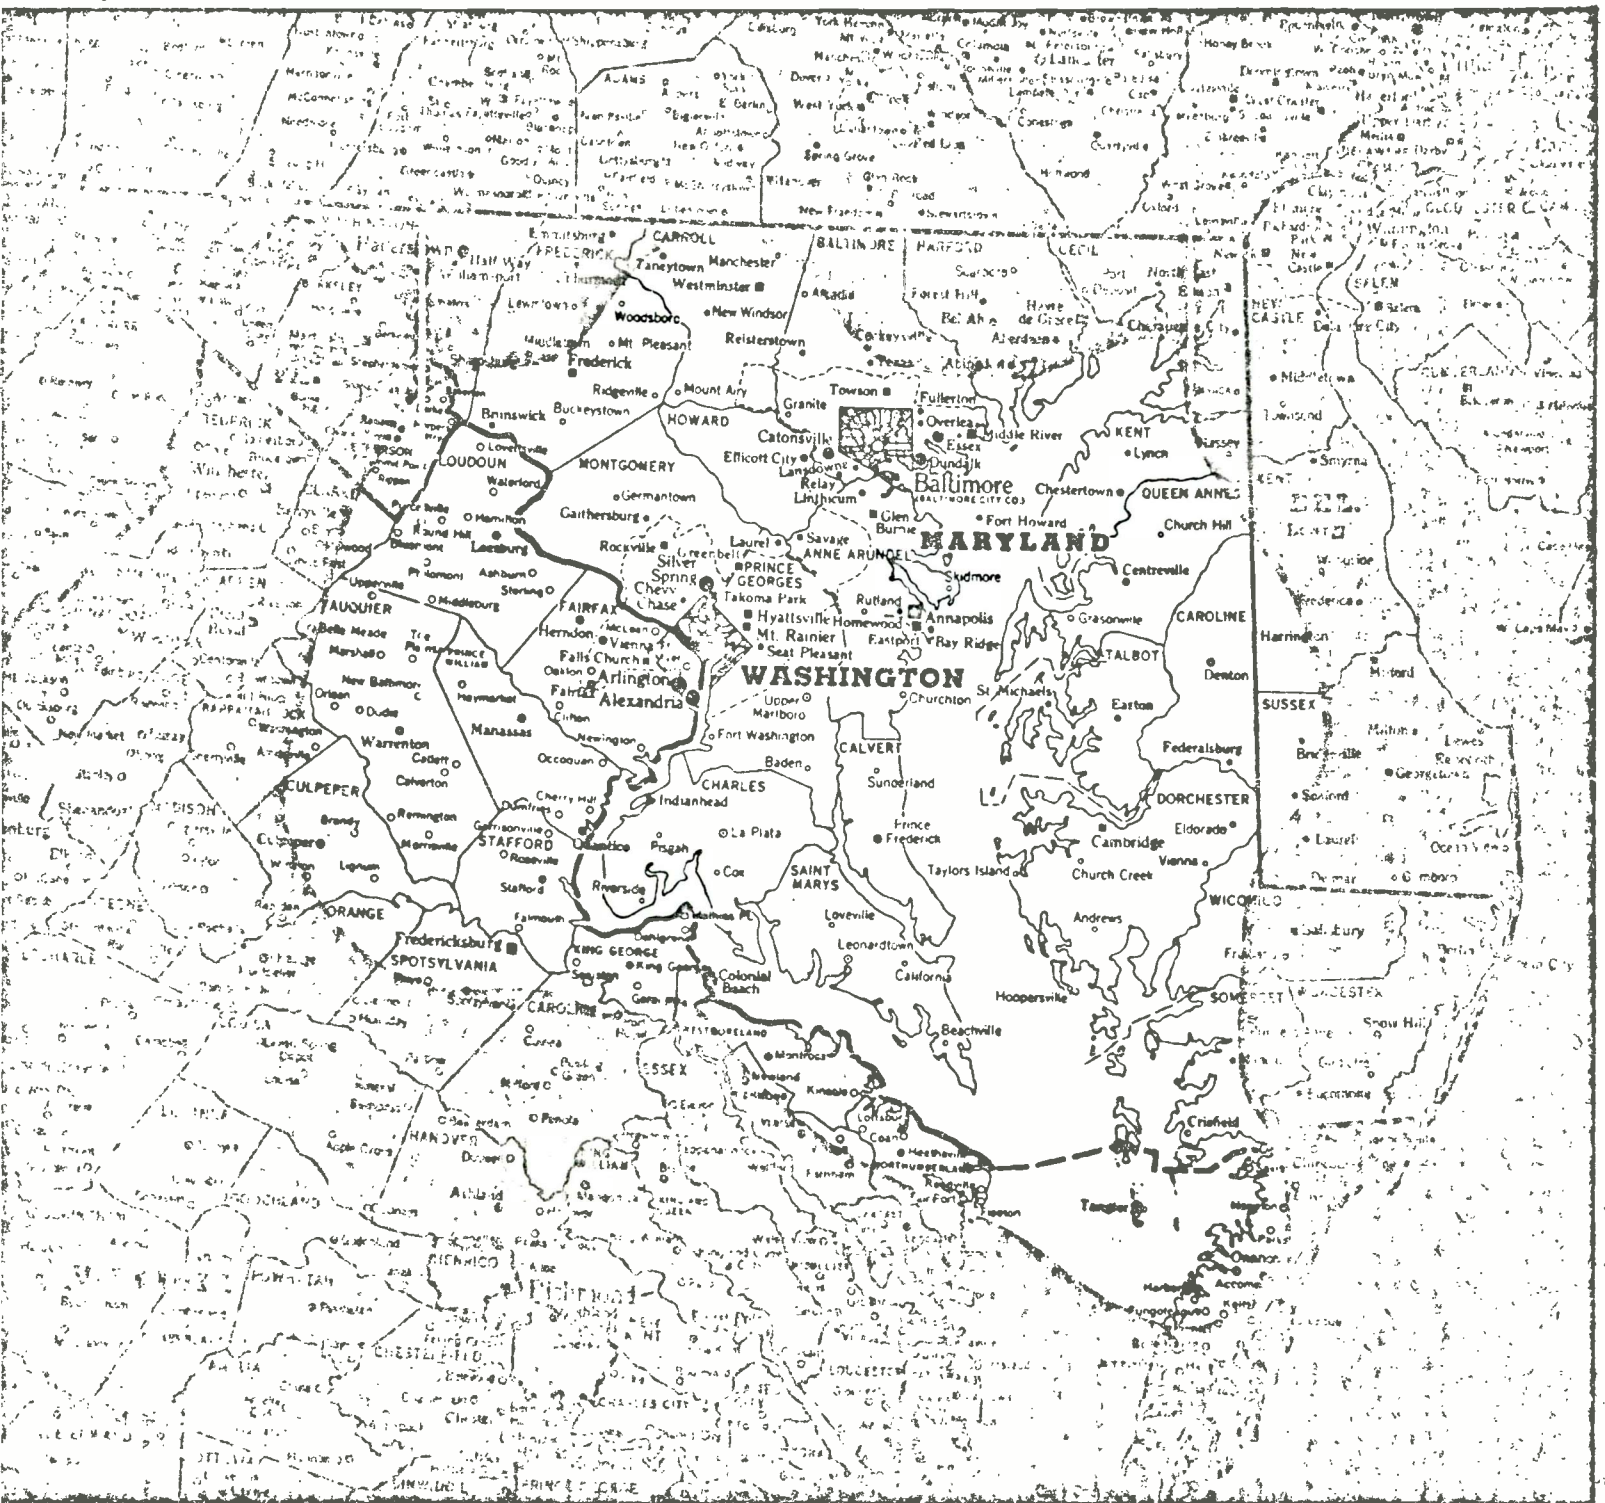

WASHINGTON, D. C.

COVERAGE MAP

5,000 SUPER WATTS - 24 HOURS

Copyright Rand McNally & Co., R.L. 69-W-25 • Calculated 0.5MV/M Daytime

Represented By:

McGavren-Guild-PGW
7 East 51st Street
New York, New York, 10022
(212) 826-0700