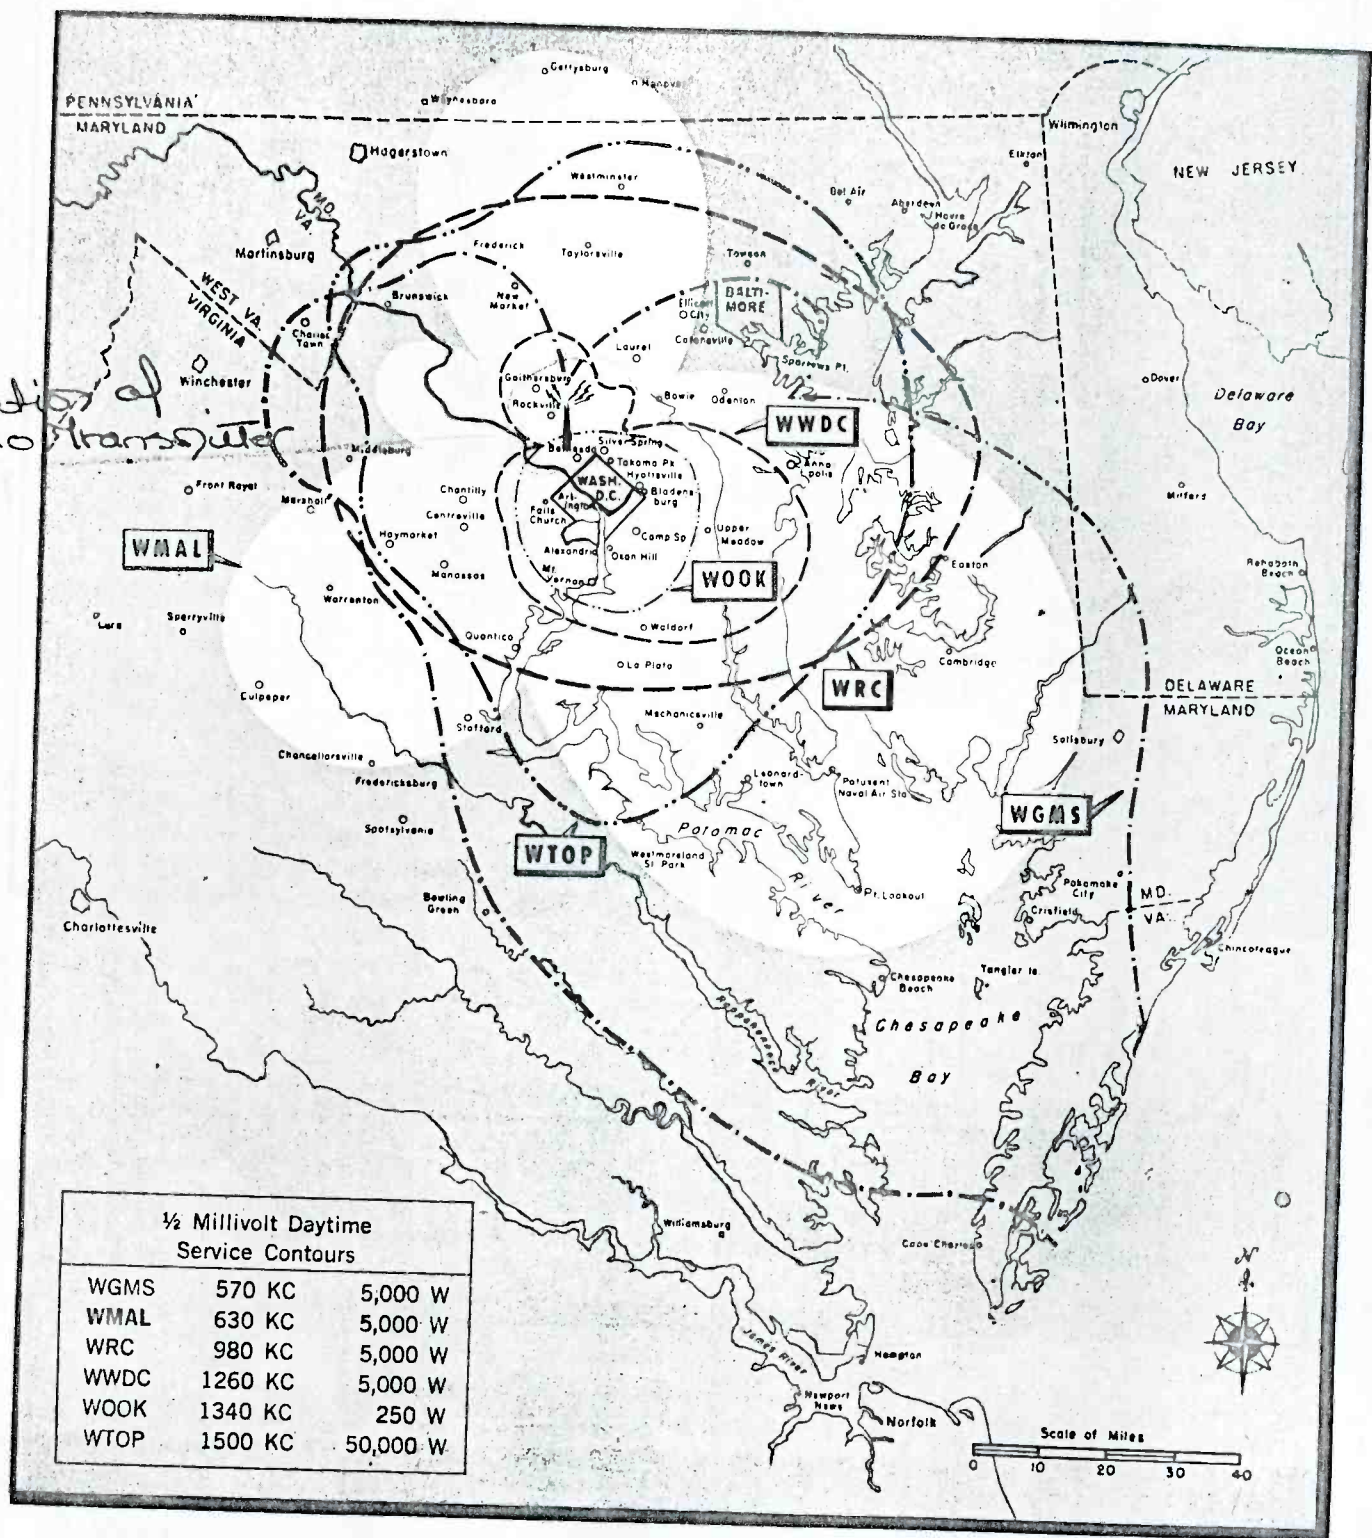

Washington, D. C. Composite Radio Coverage

Location of Radio Transmitter