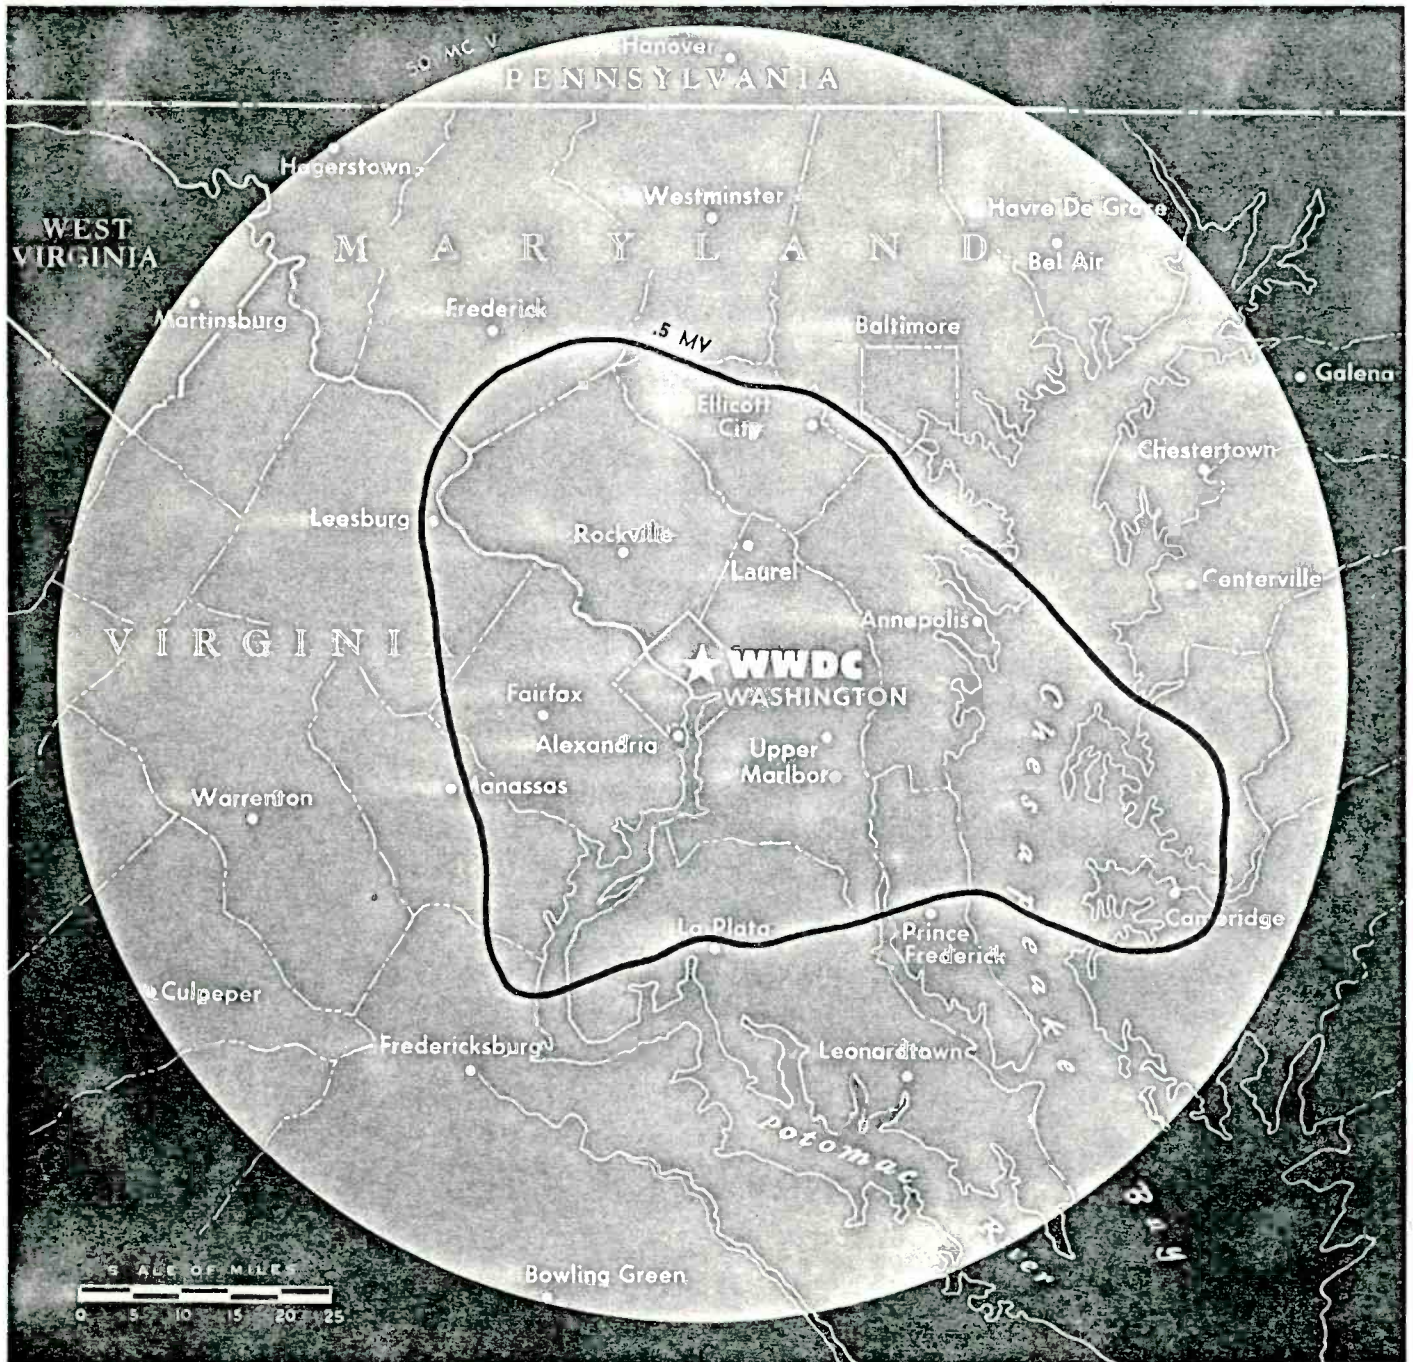

YOUR BEST COVERAGE IN THE WASHINGTON METROPOLITAN AREA – AM OR FM – IS WWDC RADIO

WWDC - AM
1260

WWDC - FM
101.1 mc.