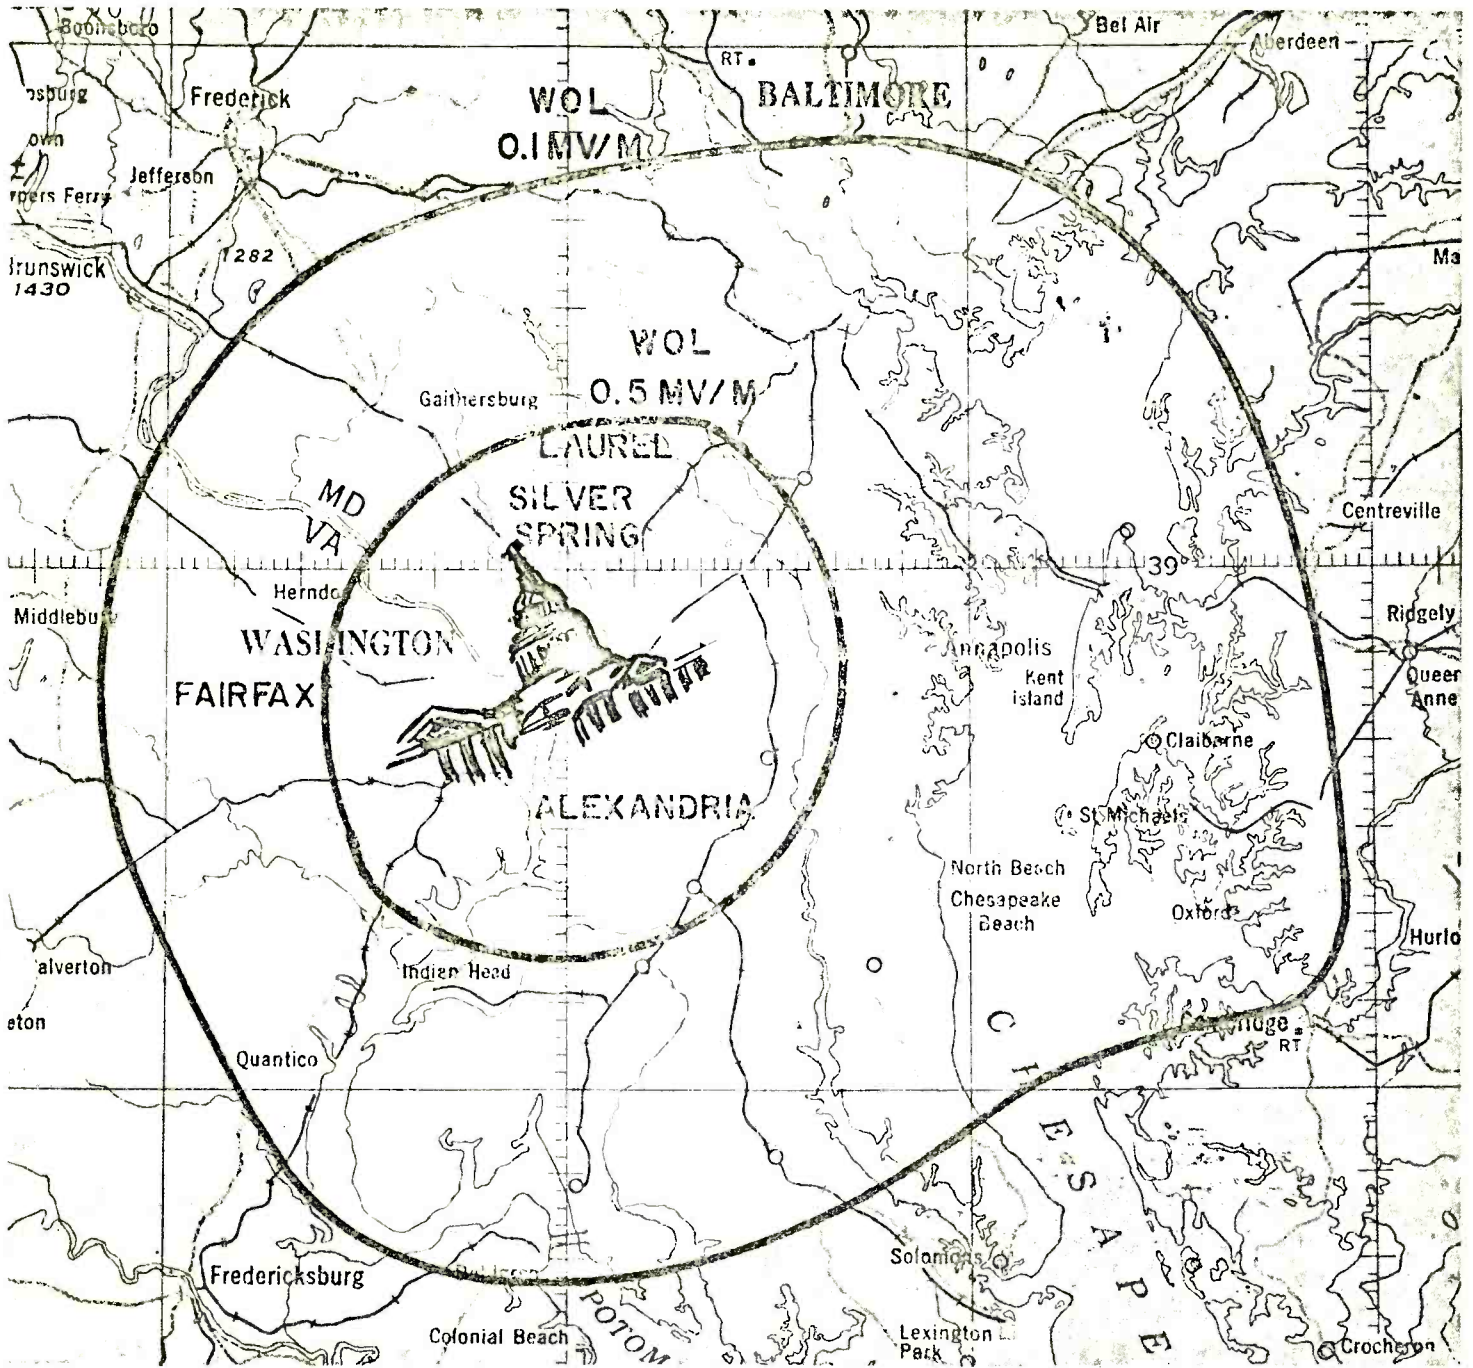

RADIO STATION WOL

WASHINGTON, D.C.

1000 W. CONTOUR

1450 KC