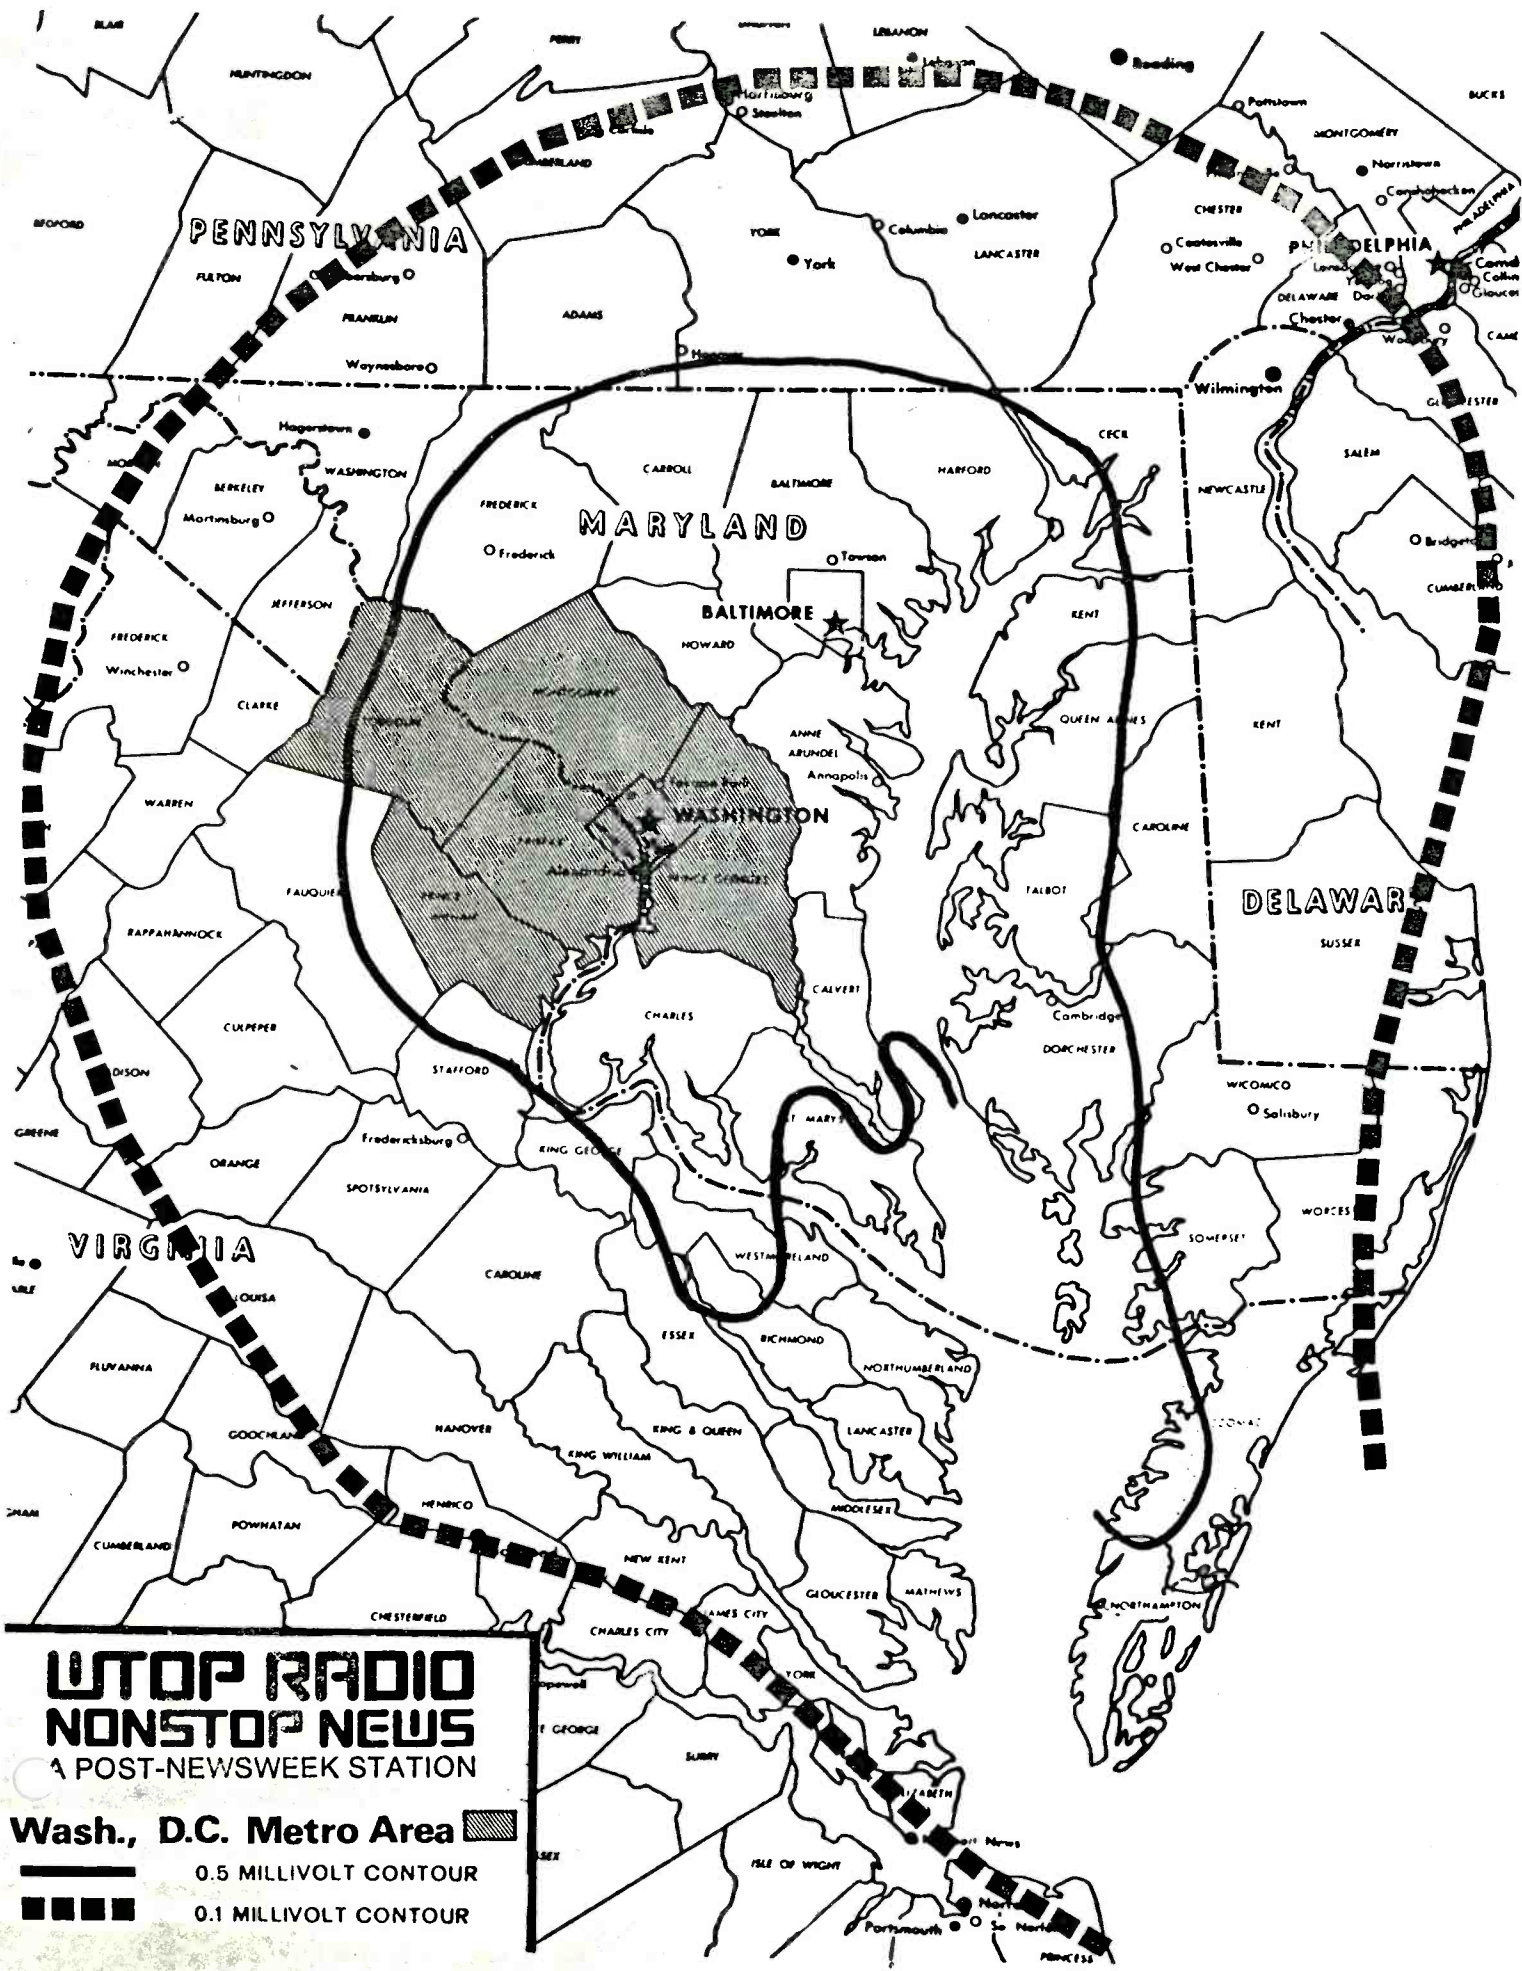

**WTOP RADIO
NONSTOP NEWS**
A POST-NEWSWEEK STATION

Wash., D.C. Metro Area 

 0.5 MILLIVOLT CONTOUR

 0.1 MILLIVOLT CONTOUR

YOUR BEST COVERAGE IN THE WASHINGTON METROPOLITAN AREA – AM OR FM – IS WWDC RADIO

WWDC - AM
1260