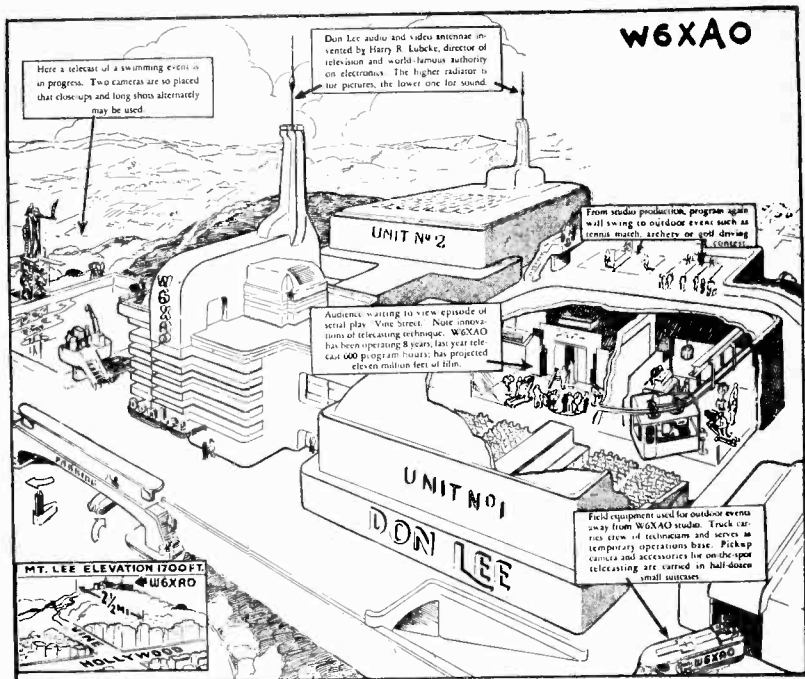

VIDEO VARIETIES

HOLLYWOOD will have the first station in the world built exclusively for television. The City Planning Commission of Los Angeles has approved the request of the Don Lee Broadcasting System to move its television experimental station W6XAO from downtown Los Angeles, to a site on top of Mt. Lee, the highest mountain accessible by road in the Hollywood range.

The twenty acre site selected is on the Mack Sennett estate at the eastern boundary of Griffith Park. The property is reached by driving up the Western Avenue Extension, and is situated directly behind the giant Hollywoodland sign. Mount Lee, named in memory of the late Don Lee, is 1700 feet high. Only inaccessible Cahuenga Peak exceeds it in height in the area.

Station W6XAO, the only television station west of Kansas City, employs the 45 megacycle television channel, broadcasting on a regular five day a week schedule.

Queries

Following are some of the questions asked about television on the Pacific Coast, and the answers are by Thomas S. Lee, of W6XAO:

Q. When will Hollywood have television?

A. It has it now, and has had for nearly eight years. The Don Lee transmitter went on the air December 23, 1931. Since that time more than 11,000,000 feet of film have been telecast, and live-talent shows are presented five times a week.

Q. Where can I see television?

A. The Hollywood Television Society has weekly meetings, on Tues-