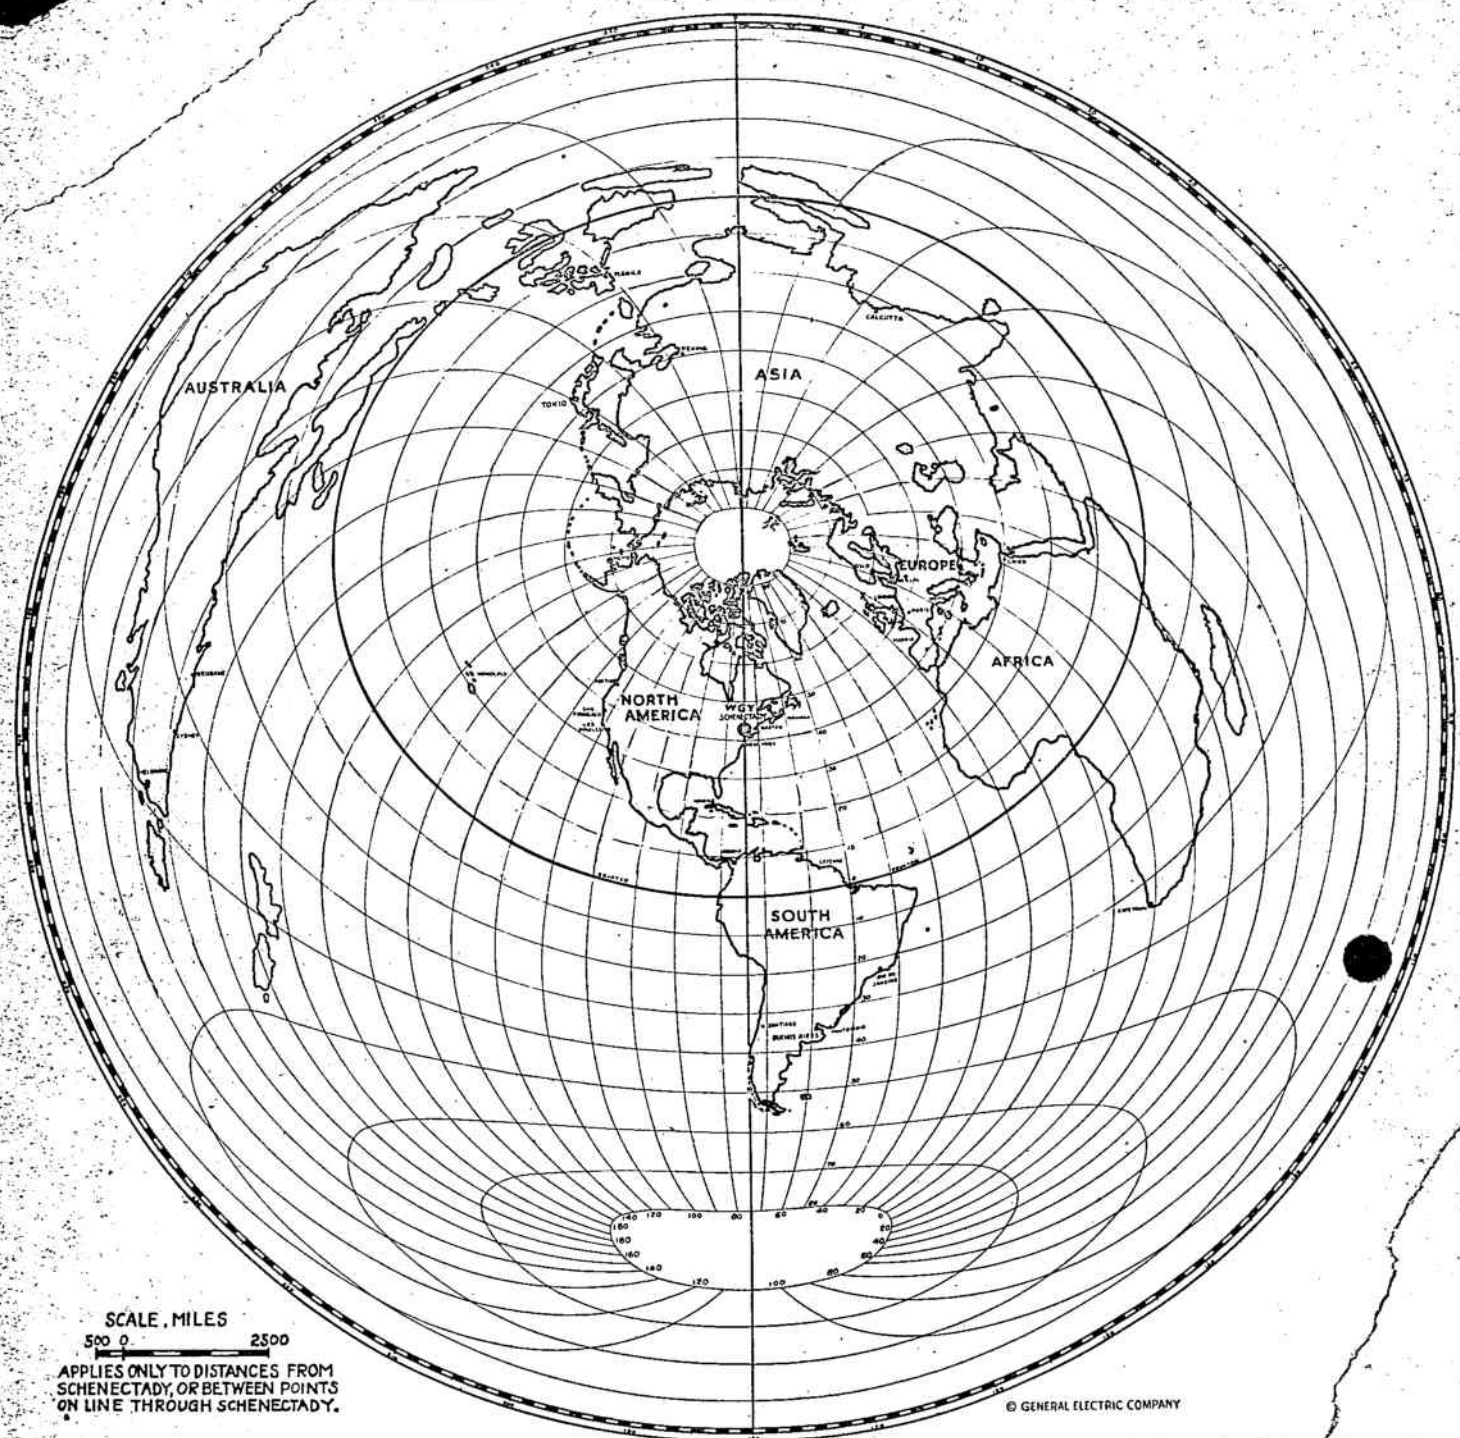

# EQUIDISTANT ZENITHAL PROJECTION MAP

Reprinted Through the Courtesy of General Electric Co., Schenectady, N. Y.

SCALE, MILES  
500 0 2500

APPLIES ONLY TO DISTANCES FROM SCHENECTADY, OR BETWEEN POINTS ON LINE THROUGH SCHENECTADY.