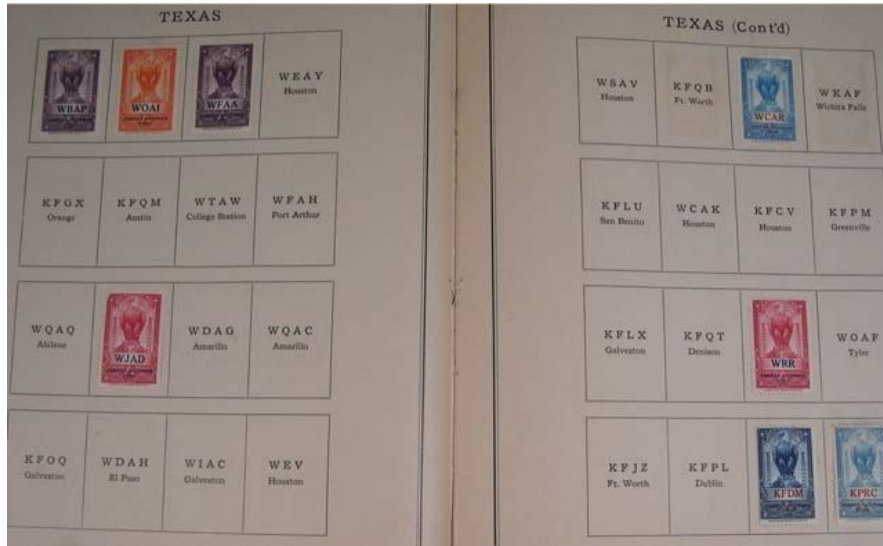

## EKKO BROADCASTING STATION STAMP BOOK 1924 185 STAMPS

THIS IS A BOUND EKKO BROADCASTING STATION STAMP ALBUM FROM 1924. IT CONTAINS STAMPS YOU RECEIVED FOR VERIFIED TUNING INTO THE STATIONS. I WOULD THINK FAIRLY RARE I HAVE NEVER RUN ACROSS ONE BEFORE. THERE ARE 185 OFFICIAL STAMPS +A FEW OTHERS. THIS GUY WORKED HARD TO GET ALL THESE STAMPS! SIZE IS 11 1/2 BY 9. BINDINGS IS INTACT BUT LOOSE AND CAN BE GLUED BACK TIGHT. RADIO HAM CHICAGO

The image shows two pages of a radio frequency table titled "WAVE LENGTHS--Continued". Each page has multiple columns for call letters and frequencies. The left page lists call letters from WFLA to WFTS, and the right page lists call letters from WFLX to WFLZ. The table is organized into two columns per page, with call letters in the first column and their corresponding frequencies in the second column.