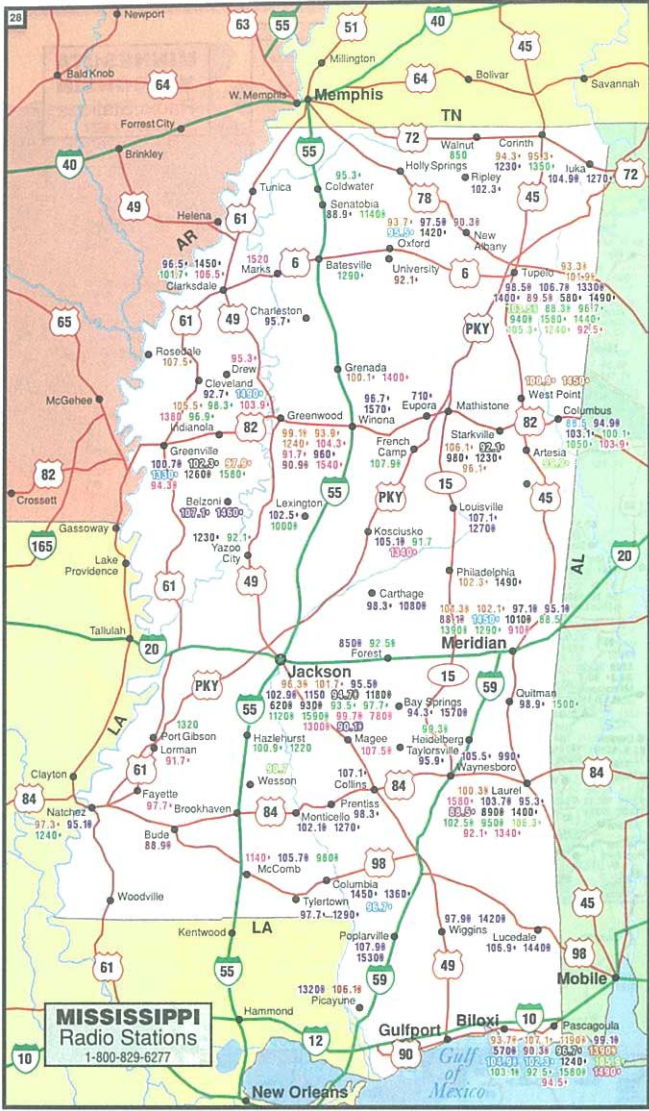

| POWER SYMBOL CODES | |
|--------------------|-----------------------------|
| 99.7 | Low Power (AM, FM range) |
| 5-10 | miles from tower |
| 99.7 | Medium Power (AM, FM range) |
| 10-30 | miles from tower |
| 99.78 | High Power (AM, FM range) |
| 30-60 | miles from tower |