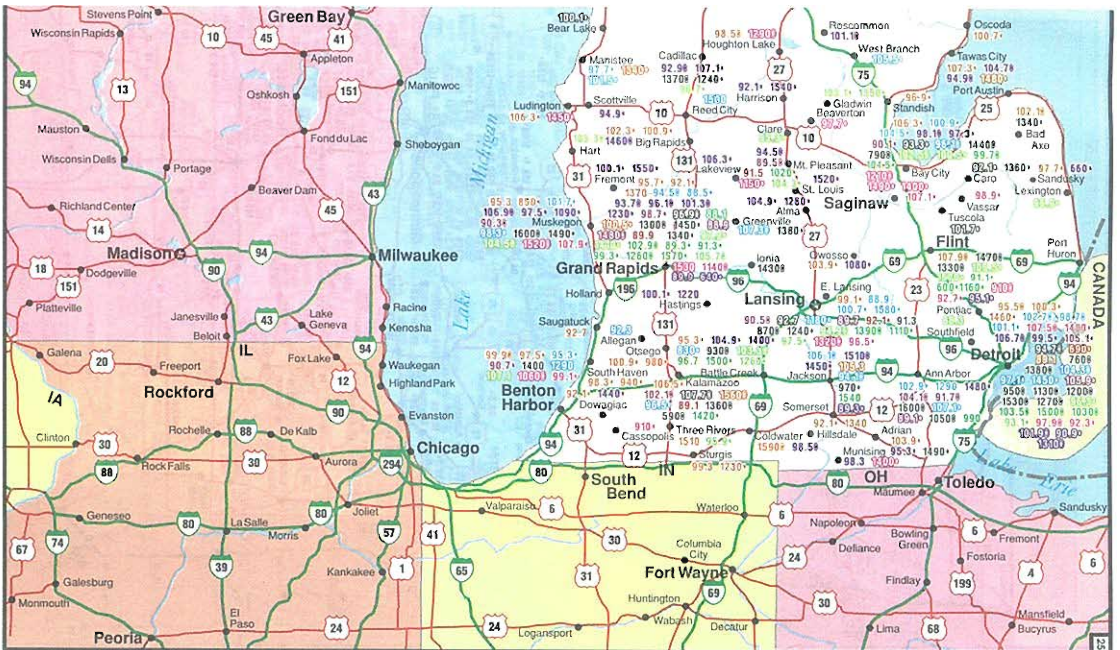

MICHIGAN Radio Stations

1-800-829-6277