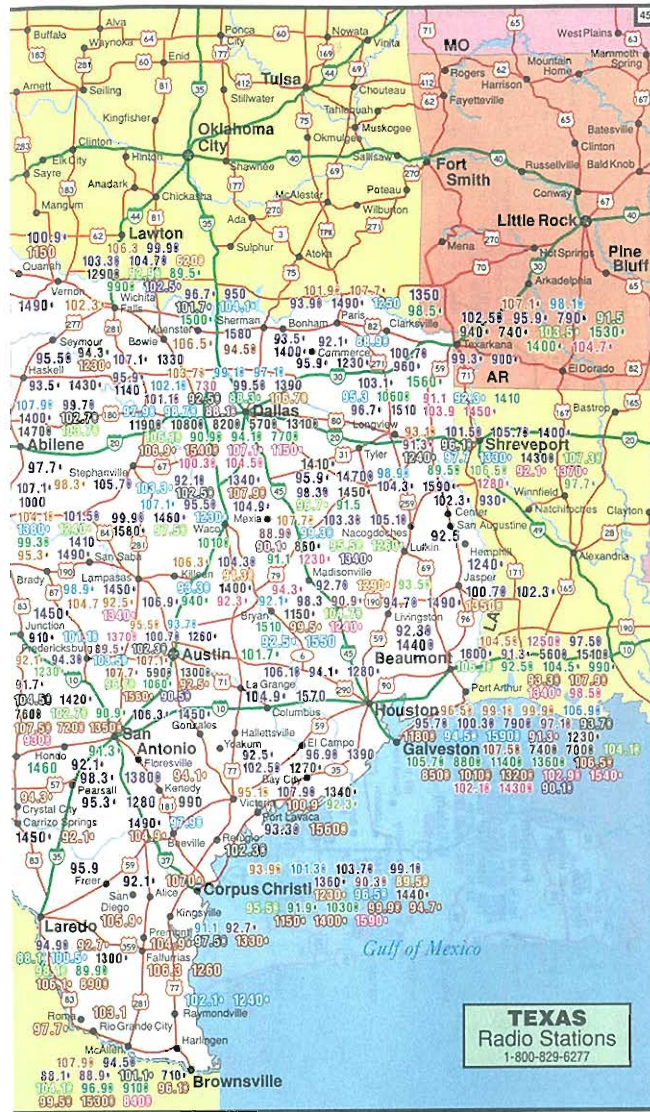

POWER SYMBOL CODES

- 99.7 Low Power (AM, FM range)
- 5-10 miles from tower
- 99.7+ Medium Power (AM, FM range)
- 10-30 miles from tower
- 99.79 High Power (AM, FM range)
- 50-60 miles from tower

PENNSYLVANIA

Radio Stations

1-800-829-6277

OREGON
Radio Stations
1-800-829-6277

Map showing radio stations in Utah with call letters and frequencies. Major cities include Carey, Blackfoot, Pocatello, American Falls, Burley, McCammon, Soda Springs, Montpelier, Preston, Logan, Ogden, Evans, Wendover, Salt Lake City, Park City, Heber City, Orem, Provo, Santaquin, Nephi, Mt. Pleasant, Helper, Price, Delta, Manti, Gunnison, Salina, Richfield, Beaver, Boomer, Panguitch, Brian Head, Cedar City, Washington, St. George, Kanab, Page, North Rim, Grand Canyon, Mesquite, and Moab. The Great Salt Lake is also shown.