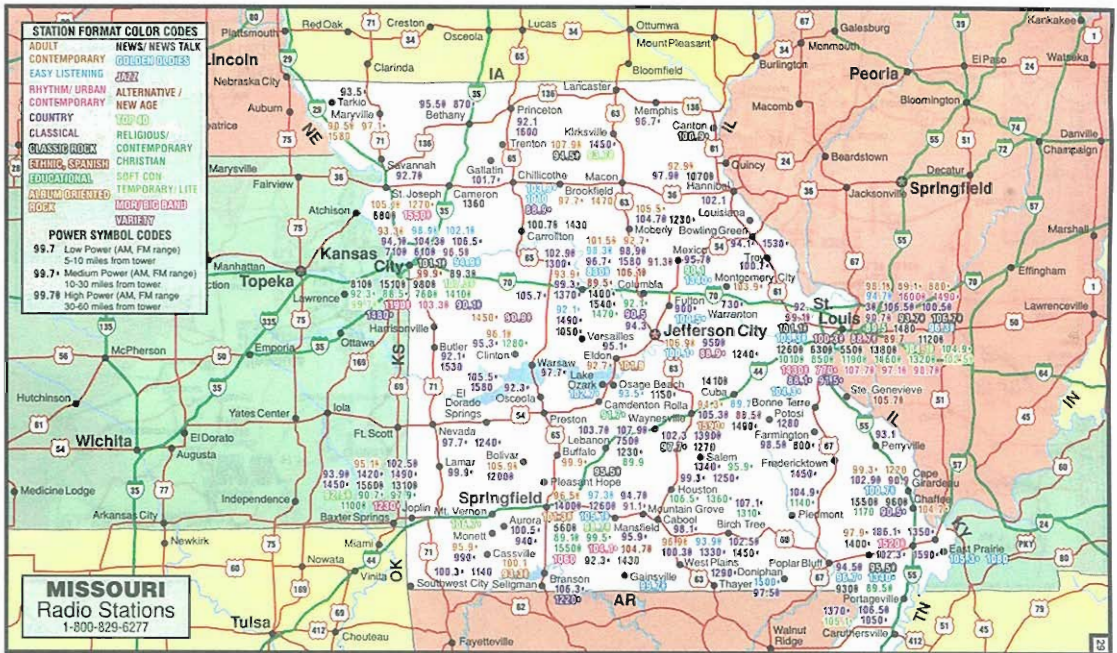

STATION FORMAT COLOR CODES

ADULT CONTEMPORARY	NEWS / NEWS TALK
EASY LISTENING	GOLDEN OLDIES
RHYTHM / URBAN CONTEMPORARY	JAZZ
COUNTRY	ALTERNATIVE / NEW AGE
CLASSICAL	TOP 40
CLASSIC ROCK	RELIGIOUS / CHRISTIAN
ETHNIC / SPANISH EDUCATIONAL	SOFT CONTEMPORARY / LITE
ALBUM ORIENTED ROCK	MORNING BAND
	VARIETY

POWER SYMBOL CODES

99.7 Low Power (AM, FM range) 5-10 miles from tower

99.7+ Medium Power (AM, FM range) 10-30 miles from tower

99.78 High Power (AM, FM range) 30-60 miles from tower

MISSOURI
Radio Stations
1-800-829-6277