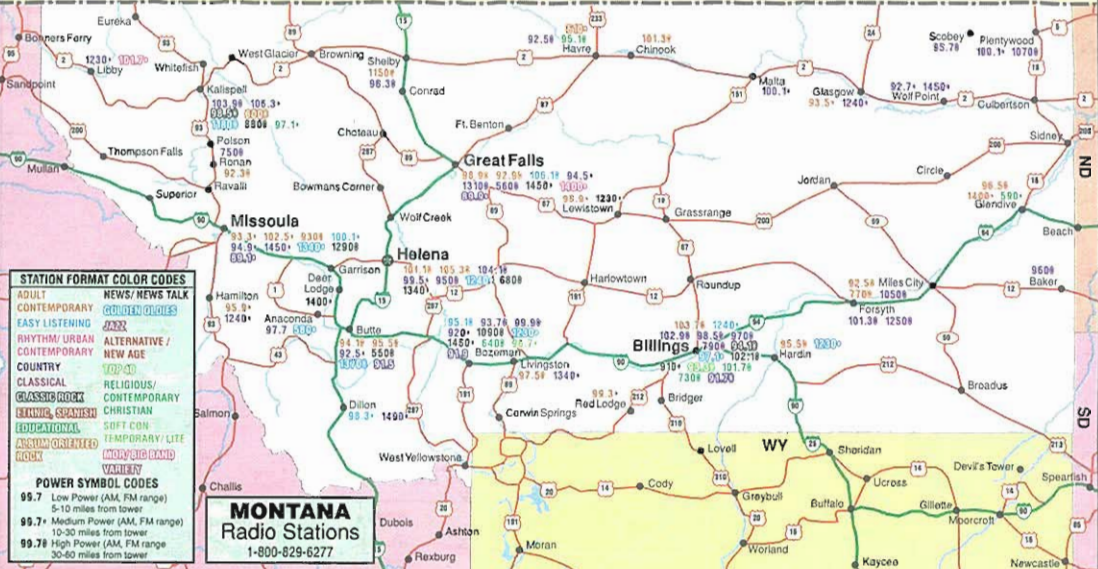

CANADA

16

ND

SD

WY