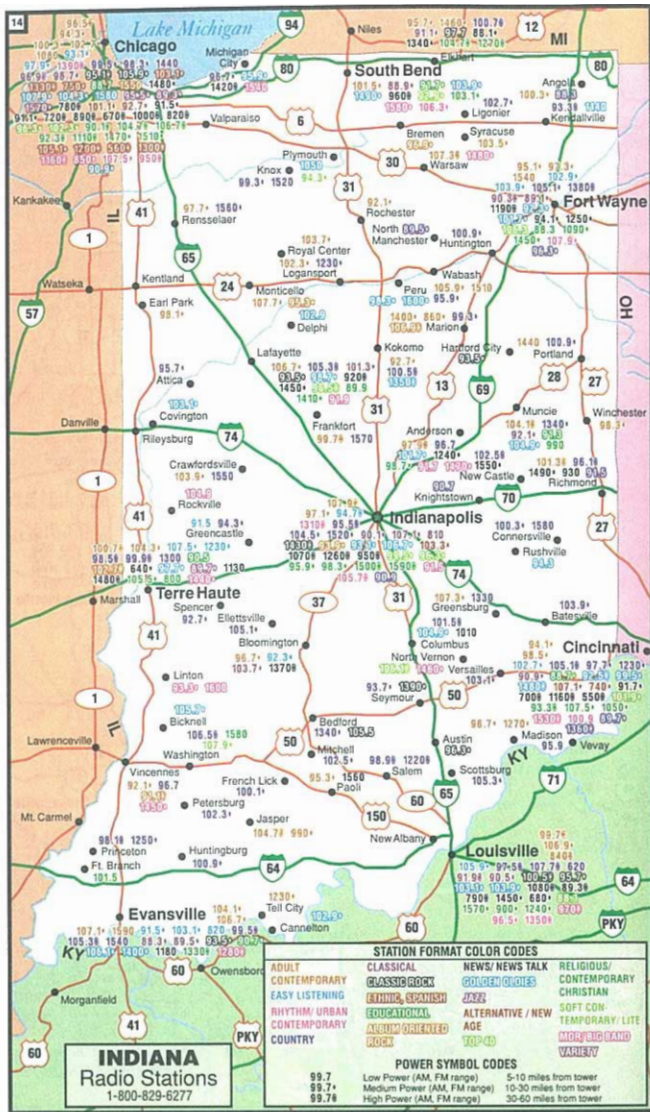

INDIANA
Radio Stations
1-800-829-6277

STATION FORMAT COLOR CODES			
ADULT CLASSICAL	CLASSICAL	NEWS/NEWS TALK	RELIGIOUS/ CONTEMPORARY CHRISTIAN
CONTEMPORARY EASY LISTENING	CLASSIC ROCK	GOLDEN OLDIES	SOFT CONTEMPORARY/LITE
RHYTHM/URBAN	ETHNIC, SPANISH	JAZZ	MOR./HIP HOP BAND VARIETY
CONTEMPORARY COUNTRY	EDUCATIONAL	ALTERNATIVE / NEW AGE	
	ALBUM ORIENTED ROCK	TOP 40	

POWER SYMBOL CODES		
99.7	Low Power (AM, FM range)	5-10 miles from tower
99.7*	Medium Power (AM, FM range)	10-30 miles from tower
99.7#	High Power (AM, FM range)	30-60 miles from tower