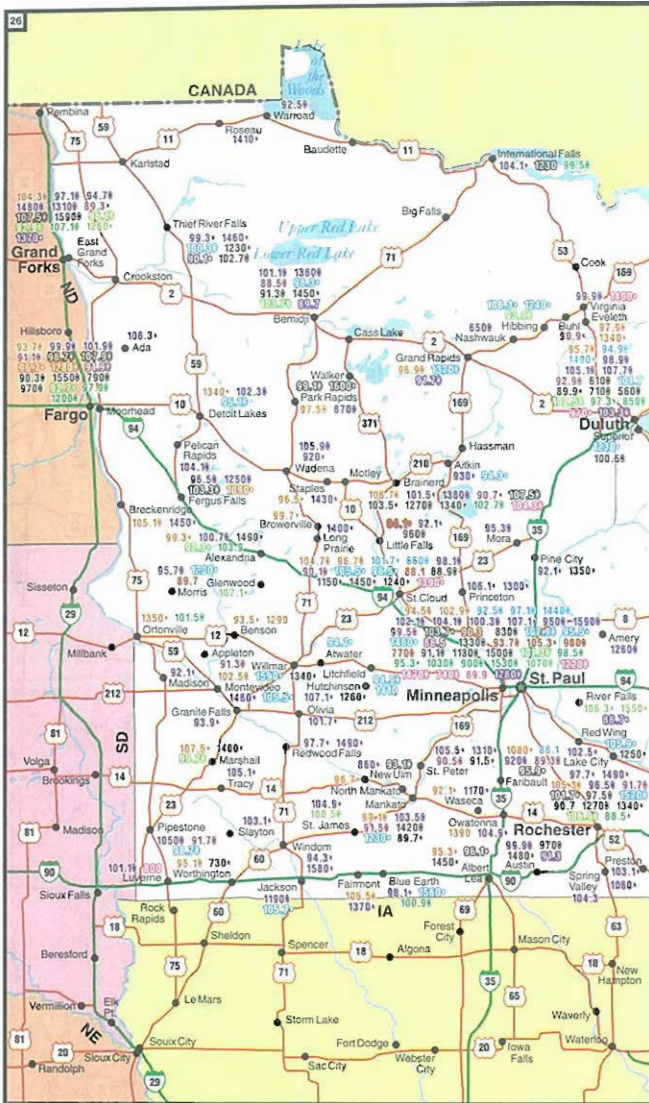

| POWER SYMBOL CODES | |
|--------------------|-----------------------------|
| 99.7 | Low Power (AM, FM range) |
| 5-10 | miles from tower |
| 99.7 | Medium Power (AM, FM range) |
| 10-30 | miles from tower |
| 99.78 | High Power (AM, FM range) |
| 30-60 | miles from tower |