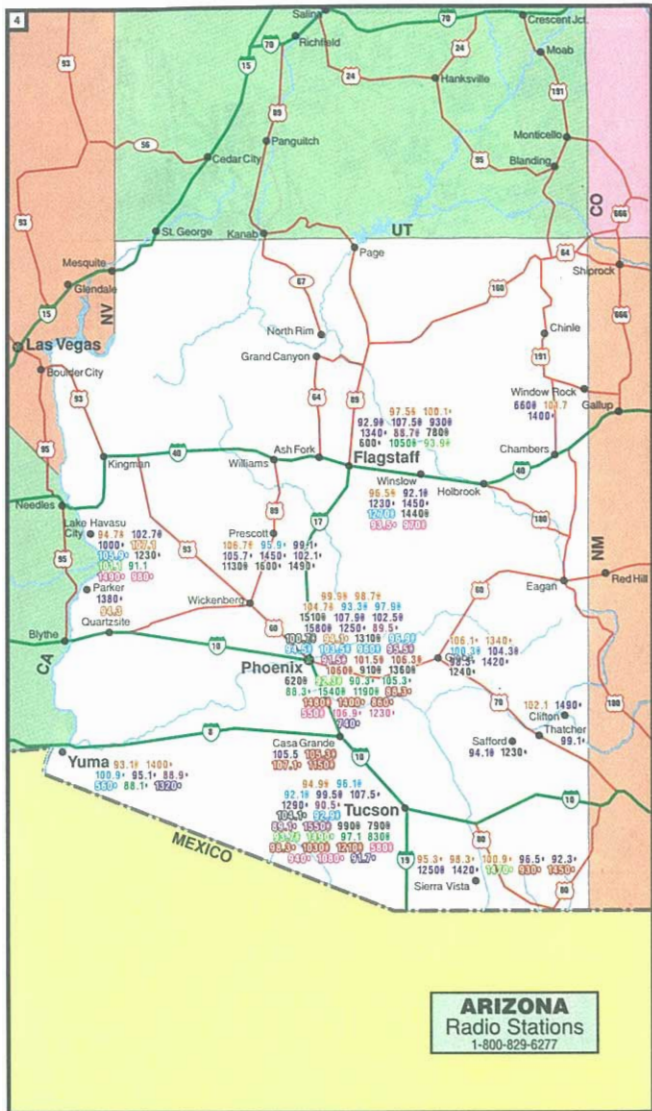

STATION LOCATION

RADIO ATLAS[®]

An easy-to-use,
city-by-city
traveler's guide
to finding your
radio station
of choice

TABLE OF CONTENTS

| | | | |
|---------------------------|----------------------------|---------------------------|----------------------------|
| Alabama 2 | Indiana 14 | Nebraska 16, 17 | South Carolina 36, 37 |
| Alaska 3 | Iowa 15 | Nevada 6, 7 | South Dakota . . . 39 |
| Arizona 4 | Kansas 16, 17 | New Hampshire 31 | Tennessee 18, 19 |
| Arkansas 5 | Kentucky 18, 19 | New Jersey 32 | Texas 44, 45 |
| California 6, 7 | Louisiana 20 | New Mexico 33 | Utah 47 |
| Colorado 8 | Maine 21 | New York 34, 35 | Vermont 31 |
| Connecticut 22, 23 | Maryland 48, 49 | North Carolina 36, 37 | Virginia 48, 49 |
| Delaware 32 | Massachusetts 22, 23 | North Dakota 38 | Washington 50 |
| Florida 9 | Michigan 24, 25 | Ohio 40, 41 | West Virginia 48 |
| Georgia 10 | Minnesota 26, 27 | Oklahoma 42 | Wisconsin 26, 27 |
| Hawaii 11 | Mississippi 28 | Oregon 46 | Wyoming 51 |
| Idaho 12 | Missouri 29 | Pennsylvania 43 | |
| Illinois 13 | Montana 30 | Rhode Island 23 | |

POWER SYMBOL CODES

- 99.7** Low Power (AM, FM range)
5-10 miles from tower
- 99.7** Medium Power (AM, FM range)
10-30 miles from tower
- 99.78** High Power (AM, FM range)
30-60 miles from tower

ALASKA
Radio Stations
1-800-829-6277