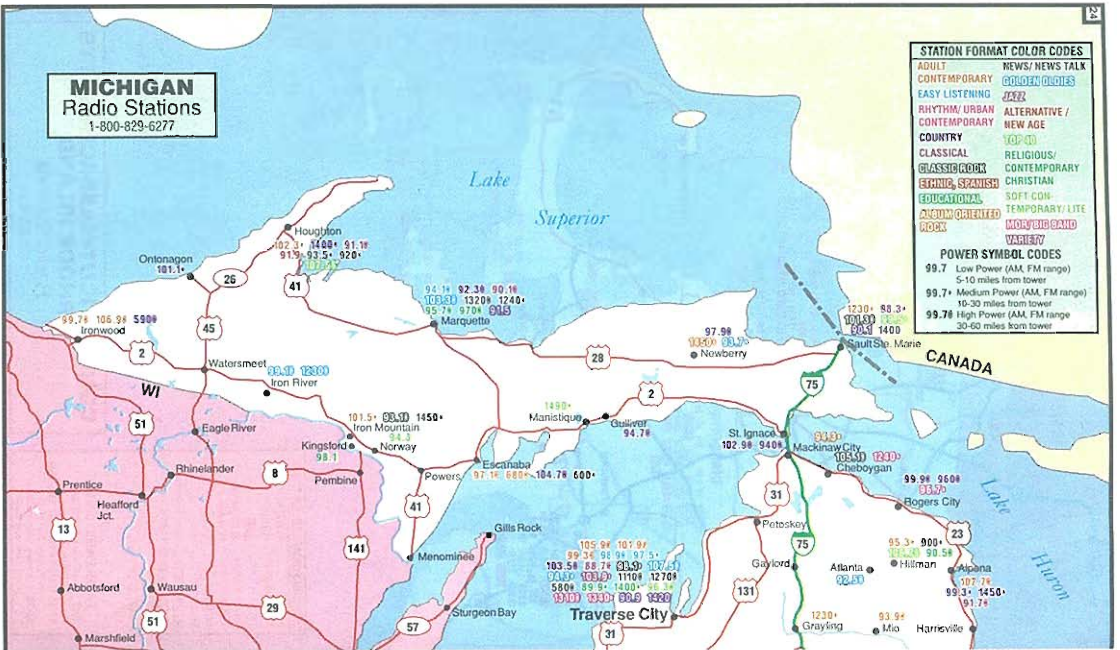

MICHIGAN Radio Stations

1-800-829-6277