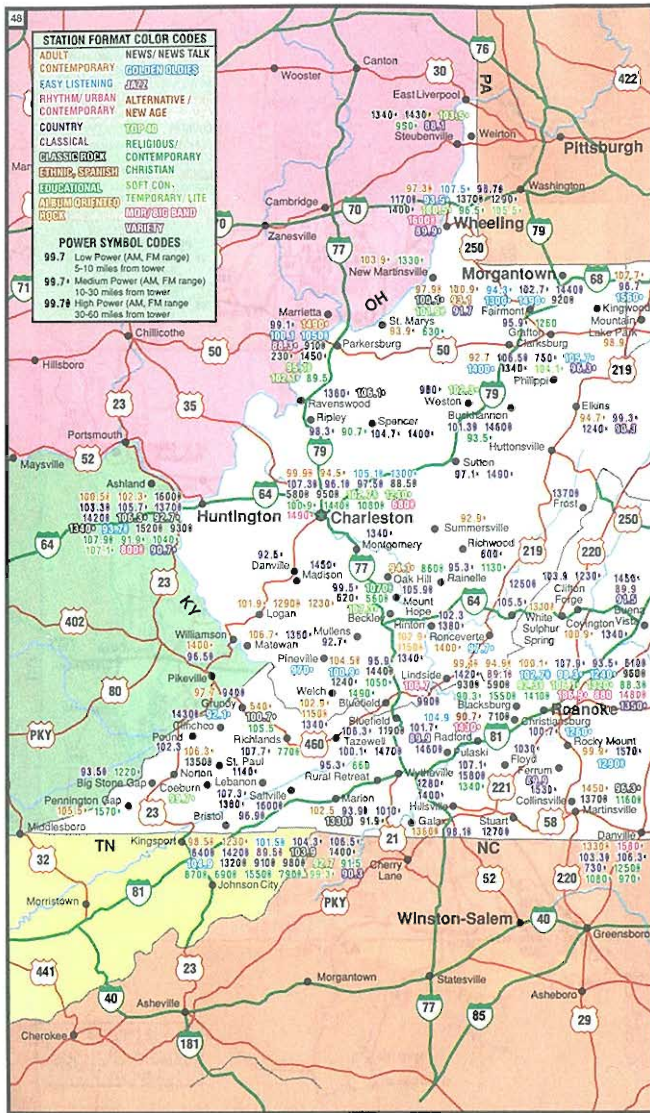

Radio Stations

1-800-829-6277

OREGON
Radio Stations
1-800-829-6277

Map showing radio stations in Utah with call letters and frequencies. Major cities include Carey, Blackfoot, Pocatello, American Falls, Burley, McCammon, Soda Springs, Montpelier, Preston, Logan, Ogden, Evans, Wendover, Salt Lake City, Park City, Heber City, Orem, Provo, Santaquin, Nephi, Mt. Pleasant, Helper, Price, Delta, Manti, Gunnison, Salina, Richfield, Beaver, Boomer, Panguitch, Brian Head, Cedar City, Washington, St. George, Kanab, Page, North Rim, Grand Canyon, Mesquite, and Moab. The Great Salt Lake is also shown.