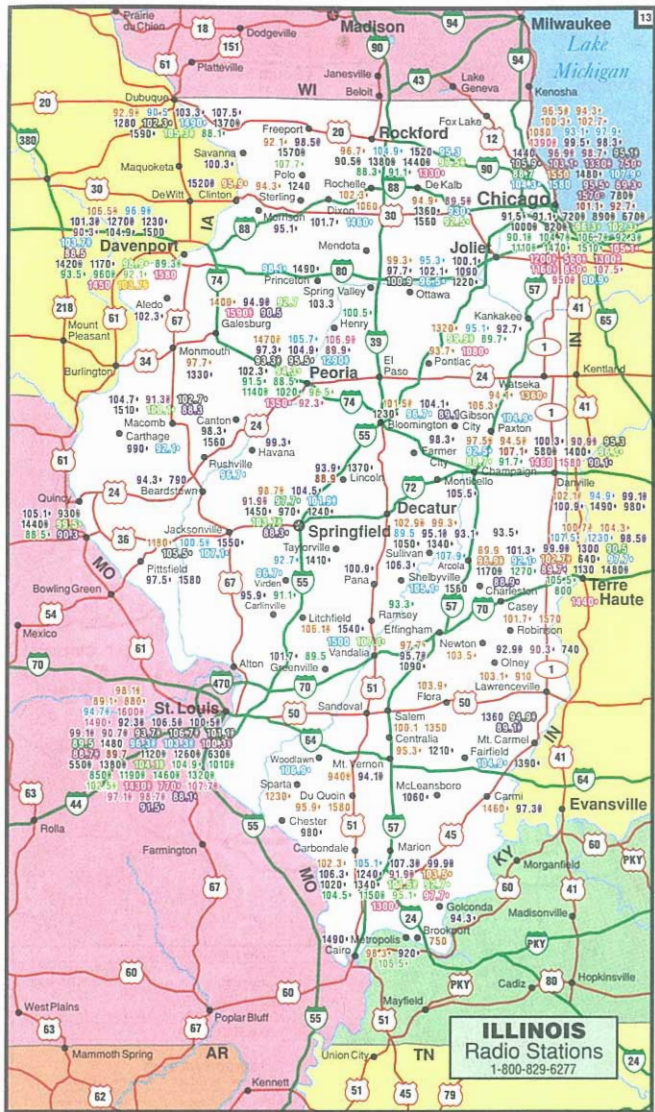

POWER SYMBOL CODES

| | |
|-------|--|
| 99.7 | Low Power (AM, FM range) 5-10 miles from tower |
| 99.7+ | Medium Power (AM, FM range) 10-30 miles from tower |
| 99.7# | High Power (AM, FM range) 30-60 miles from tower |