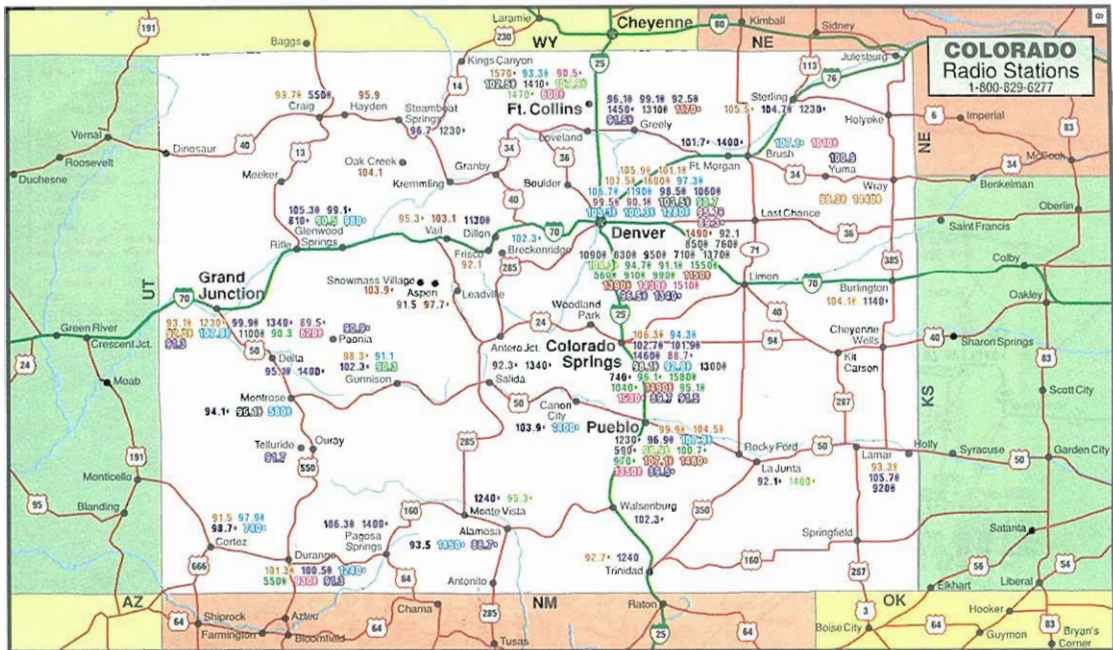

COLORADO
Radio Stations
1-800-829-6277