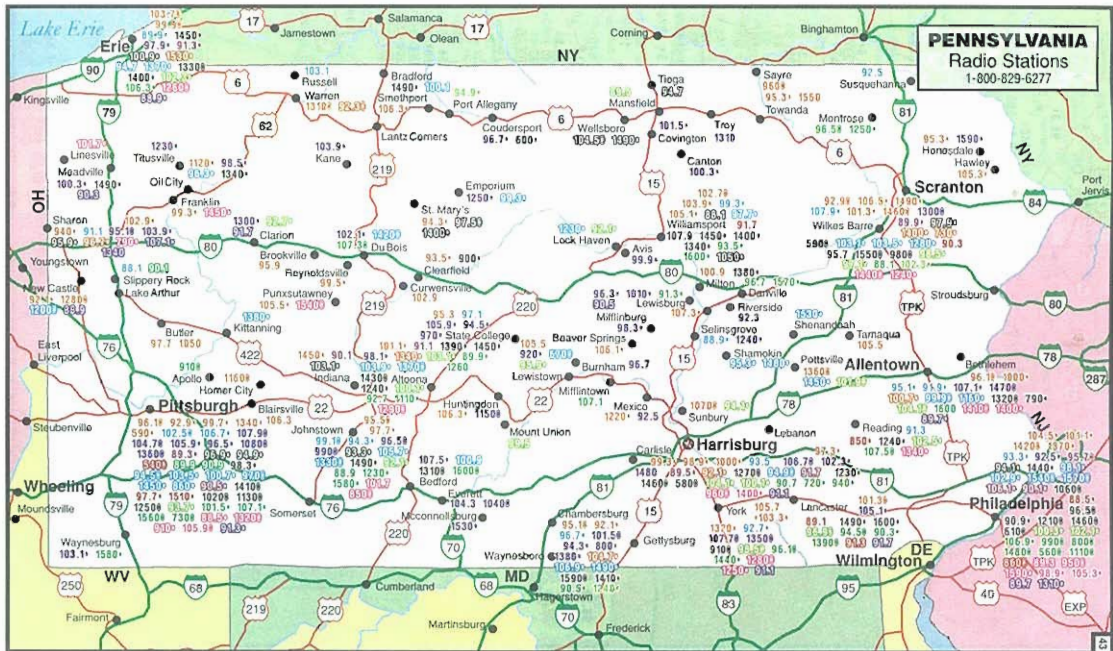

POWER SYMBOL CODES

- 99.7 Low Power (AM, FM range)
- 5-10 miles from tower
- 99.7+ Medium Power (AM, FM range)
- 10-30 miles from tower
- 99.79 High Power (AM, FM range)
- 50-60 miles from tower

PENNSYLVANIA

Radio Stations

1-800-829-6277

OREGON
Radio Stations
1-800-829-6277

Map showing radio stations in Utah with call letters and frequencies. Major cities include Carey, Blackfoot, Pocatello, American Falls, Burley, McCammon, Soda Springs, Montpelier, Preston, Logan, Ogden, Evans, Wendover, Salt Lake City, Park City, Heber City, Orem, Provo, Santaquin, Nephi, Mt. Pleasant, Helper, Price, Delta, Manti, Gunnison, Salina, Richfield, Beaver, Boomer, Panguitch, Brian Head, Cedar City, Washington, St. George, Kanab, Page, North Rim, Grand Canyon, Mesquite, and Moab. The Great Salt Lake is also shown.