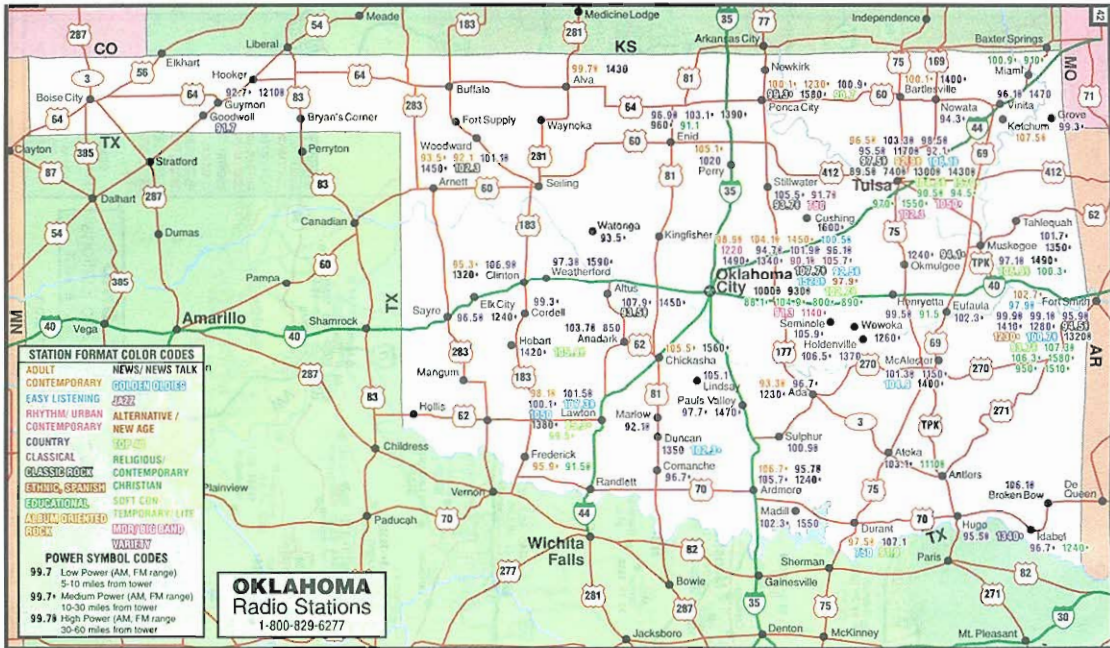

POWER SYMBOL CODES

- 99.7 Low Power (AM, FM range)
- 5-10 miles from tower
- 99.7+ Medium Power (AM, FM range)
- 10-30 miles from tower
- 99.79 High Power (AM, FM range)
- 50-60 miles from tower

PENNSYLVANIA