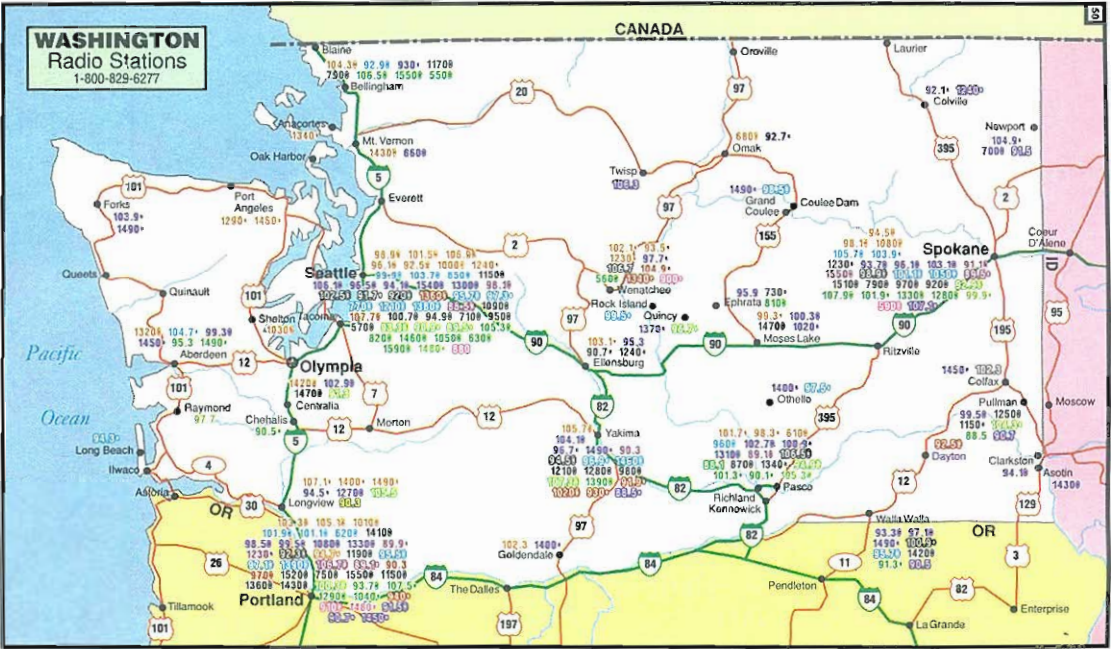

WASHINGTON
Radio Stations
1-800-829-6277

CANADA