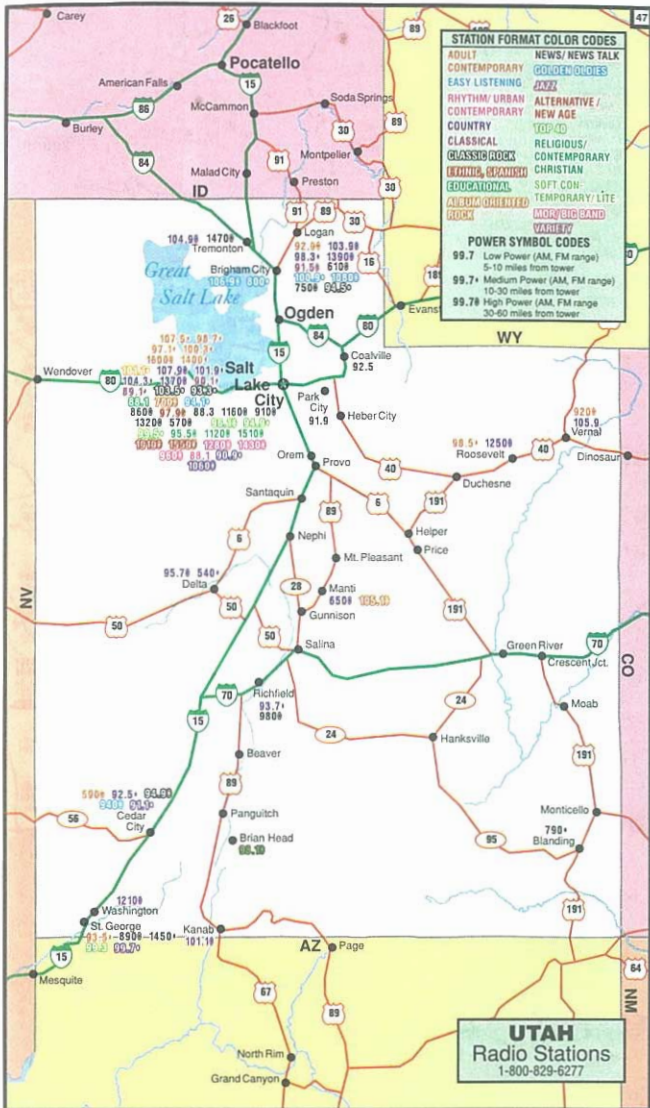

POWER SYMBOL CODES

- 99.7 Low Power (AM, FM range)
- 5-10 miles from tower
- 99.7+ Medium Power (AM, FM range)
- 10-30 miles from tower
- 99.79 High Power (AM, FM range)
- 50-60 miles from tower

PENNSYLVANIA

Radio Stations

1-800-829-6277

OREGON
Radio Stations
1-800-829-6277

Map showing radio stations in Utah with call letters and frequencies. Major cities include Carey, Blackfoot, Pocatello, American Falls, Burley, McCammon, Soda Springs, Montpelier, Preston, Logan, Ogden, Evans, Wendover, Salt Lake City, Park City, Heber City, Orem, Provo, Santaquin, Nephi, Mt. Pleasant, Helper, Price, Delta, Manti, Gunnison, Salina, Richfield, Beaver, Boomer, Panguitch, Brian Head, Cedar City, Washington, St. George, Kanab, Page, North Rim, Grand Canyon, Mesquite, and Moab. The Great Salt Lake is also shown.