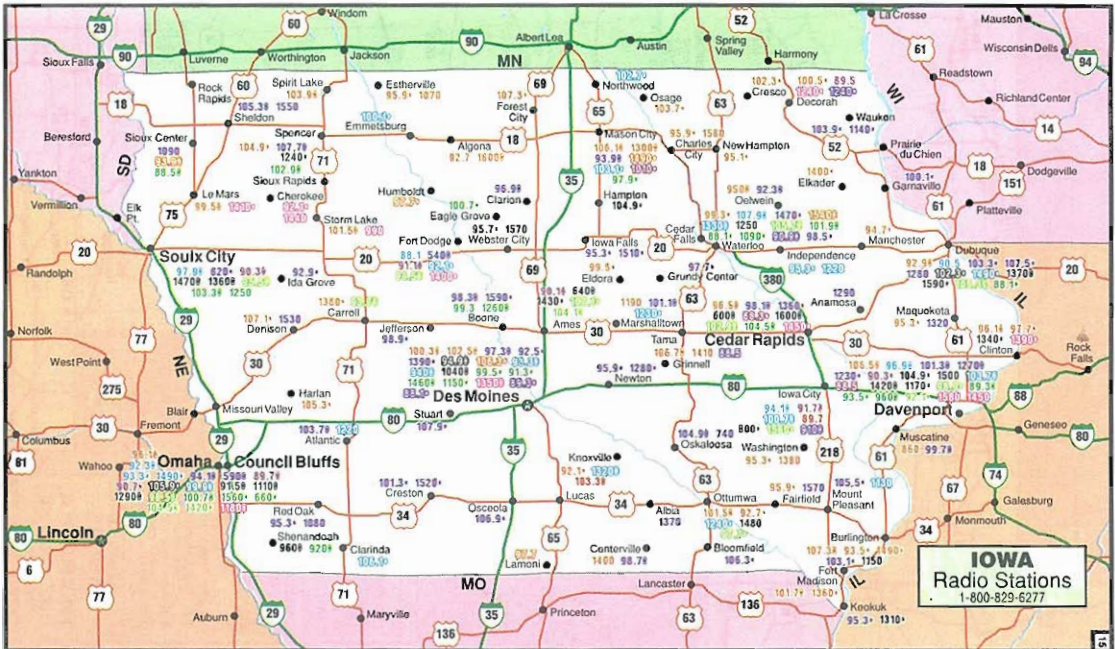

IOWA
Radio Stations
1-800-829-6277