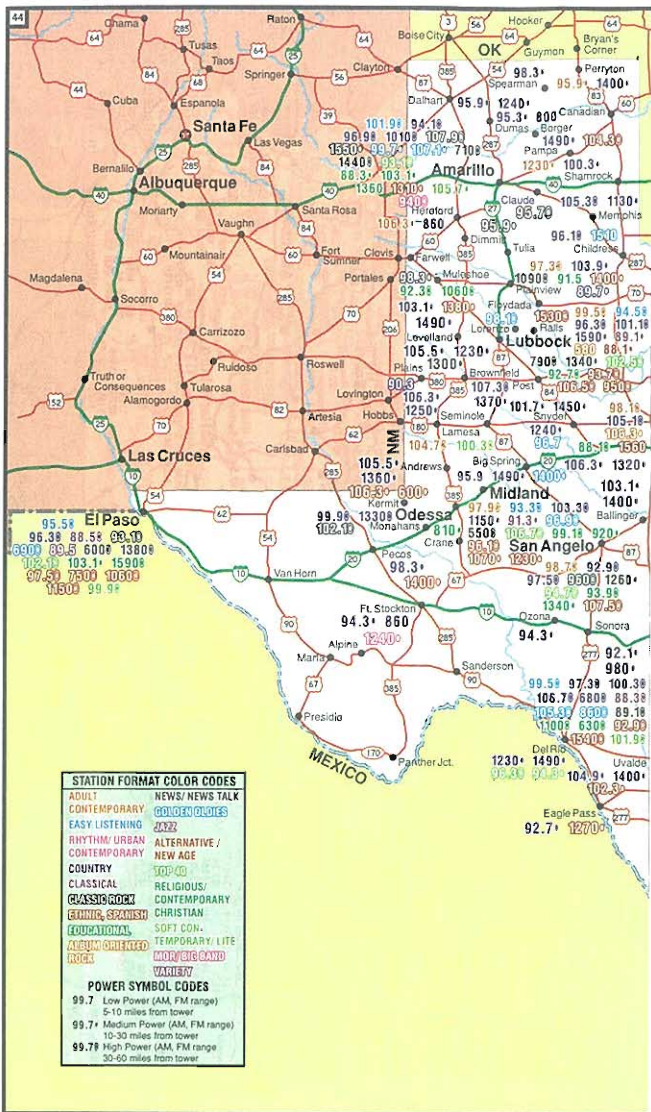

POWER SYMBOL CODES

- 99.7 Low Power (AM, FM range)
- 5-10 miles from tower
- 99.7+ Medium Power (AM, FM range)
- 10-30 miles from tower
- 99.79 High Power (AM, FM range)
- 50-60 miles from tower

PENNSYLVANIA

Radio Stations

1-800-829-6277

OREGON
Radio Stations
1-800-829-6277

Map showing radio stations in Utah with call letters and frequencies. Major cities include Carey, Blackfoot, Pocatello, American Falls, Burley, McCammon, Soda Springs, Montpelier, Preston, Logan, Ogden, Evans, Wendover, Salt Lake City, Park City, Heber City, Orem, Provo, Santaquin, Nephi, Mt. Pleasant, Helper, Price, Delta, Manti, Gunnison, Salina, Richfield, Beaver, Boomer, Panguitch, Brian Head, Cedar City, Washington, St. George, Kanab, Page, North Rim, Grand Canyon, Mesquite, and Moab. The Great Salt Lake is also shown.