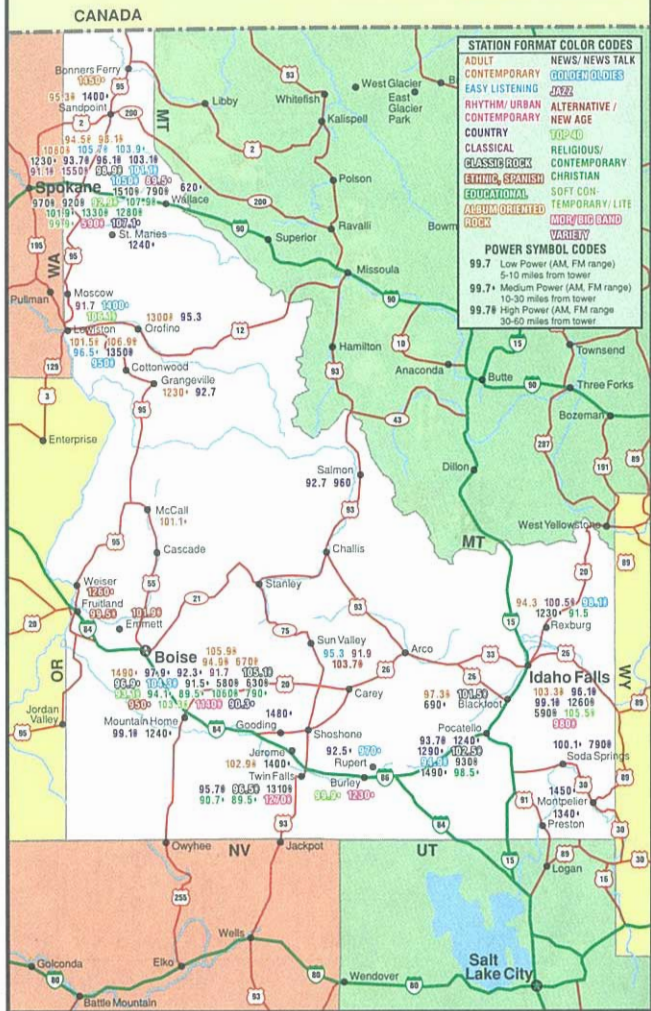

POWER SYMBOL CODES

| | |
|-------|--|
| 99.7 | Low Power (AM, FM range) 5-10 miles from tower |
| 99.7+ | Medium Power (AM, FM range) 10-30 miles from tower |
| 99.7# | High Power (AM, FM range) 30-60 miles from tower |