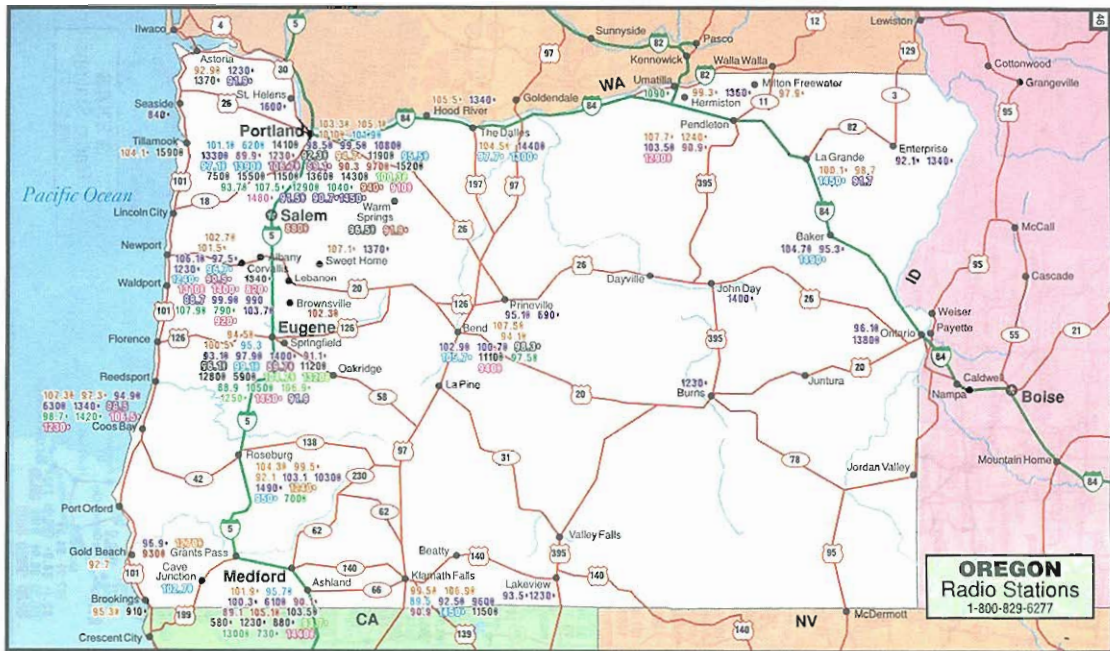

POWER SYMBOL CODES

- 99.7 Low Power (AM, FM range)
- 5-10 miles from tower
- 99.7+ Medium Power (AM, FM range)
- 10-30 miles from tower
- 99.79 High Power (AM, FM range)
- 50-60 miles from tower

PENNSYLVANIA

Radio Stations

1-800-829-6277

OREGON
Radio Stations
1-800-829-6277

Map showing radio stations in Utah with call letters and frequencies. Major cities include Carey, Blackfoot, Pocatello, American Falls, Burley, McCammon, Soda Springs, Montpelier, Preston, Logan, Ogden, Evans, Wendover, Salt Lake City, Park City, Heber City, Orem, Provo, Santaquin, Nephi, Mt. Pleasant, Helper, Price, Delta, Manti, Gunnison, Salina, Richfield, Beaver, Boomer, Panguitch, Brian Head, Cedar City, Washington, St. George, Kanab, Page, North Rim, Grand Canyon, Mesquite, and Moab. The Great Salt Lake is also shown.