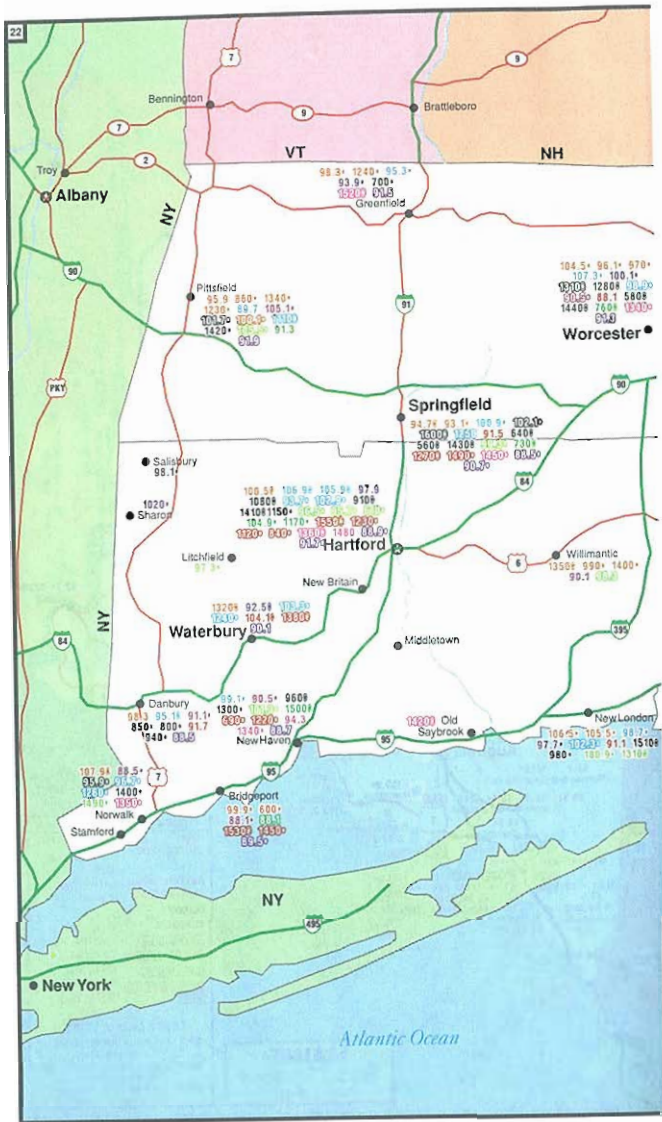

STATION FORMAT COLOR CODES	
ADULT	NEWS/NEWS TALK
CONTEMPORARY	GREEN/OLIVES
EASY LISTENING	TEAL
RHYTHM/URBAN	ALTERNATIVE /
CONTEMPORARY	NEW AGE
COUNTRY	PEACH
CLASSICAL	RELIGIOUS/
CLASSIC ROCK	CONTEMPORARY
ETHNIC, SPANISH	CHRISTIAN
EDUCATIONAL	SOFT CON-
ATMOSPHERIC	TEMPORARY/LITE
ROCK	MORNING BAND
	VARIETY

**CONNECTICUT-MASSACHUSETTS
RHODE ISLAND**
Radio Stations
1-800-829-6277