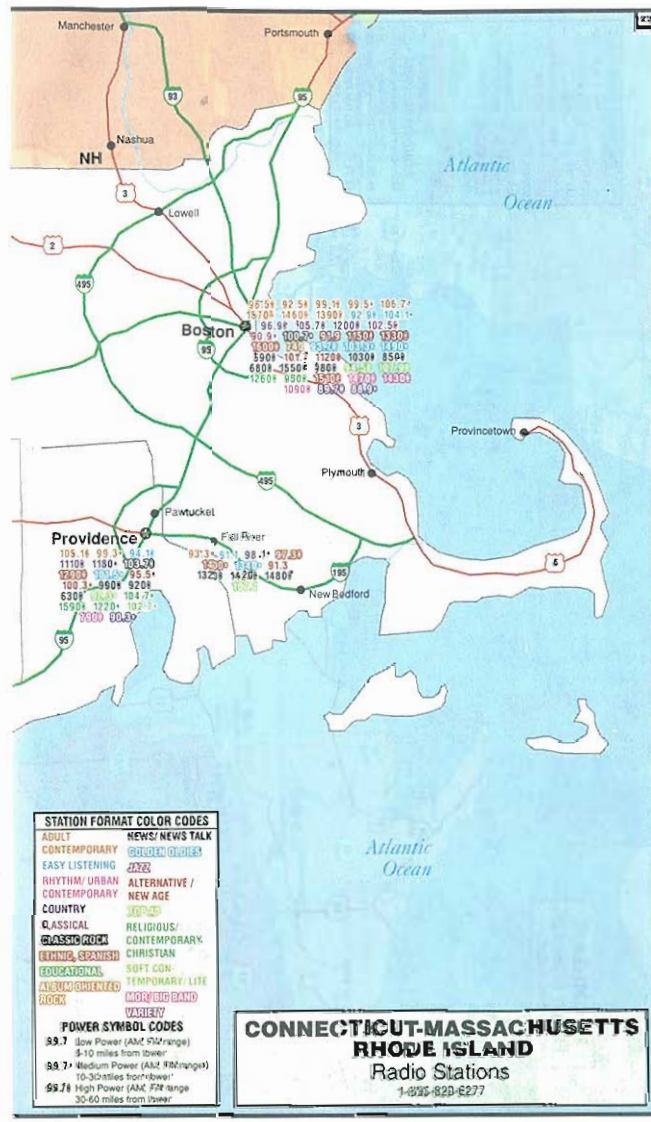

STATION FORMAT COLOR CODES	
ADULT	NEWS/NEWS TALK
CONTEMPORARY	GREEN/OLIVES
EASY LISTENING	TEAL
RHYTHM/URBAN	ALTERNATIVE /
CONTEMPORARY	NEW AGE
COUNTRY	PEACH
CLASSICAL	RELIGIOUS/
CLASSIC ROCK	CONTEMPORARY
ETHNIC, SPANISH	CHRISTIAN
EDUCATIONAL	SOFT CON-
ATMOSPHERIC	TEMPORARY/LITE
ROCK	MORNING BAND
	VARIETY

**CONNECTICUT-MASSACHUSETTS
RHODE ISLAND**
Radio Stations
1-800-829-6277