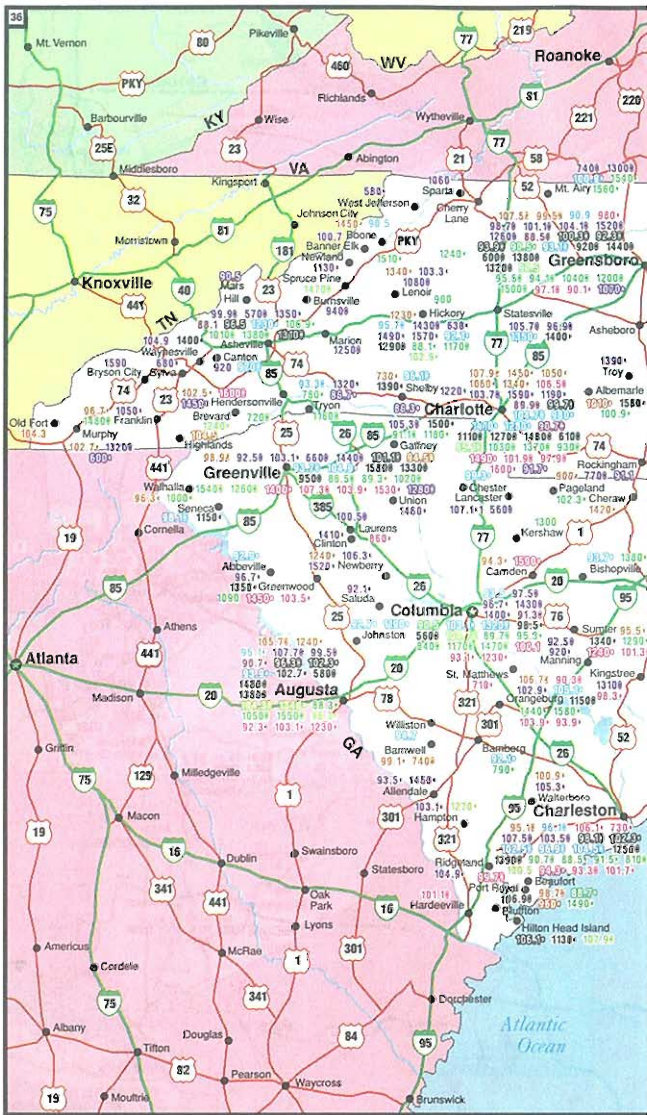

NORTH - SOUTH CAROLINA
Radio Stations
1-800-829-6277