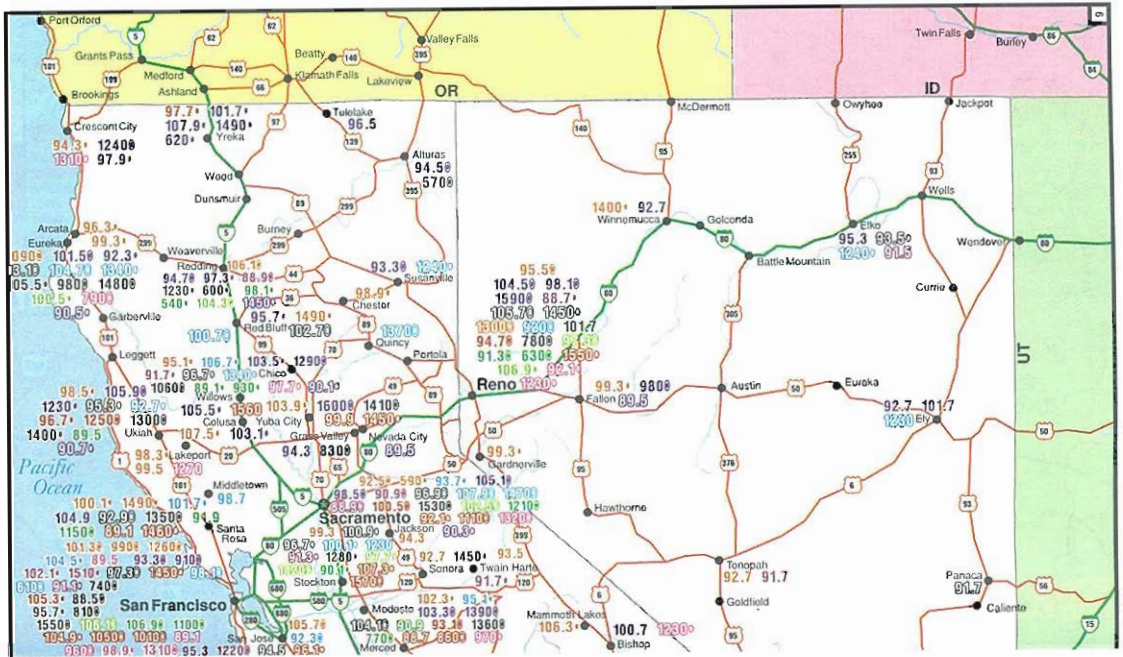

CALIFORNIA NEVADA
Radio Stations
1-800-829-6277