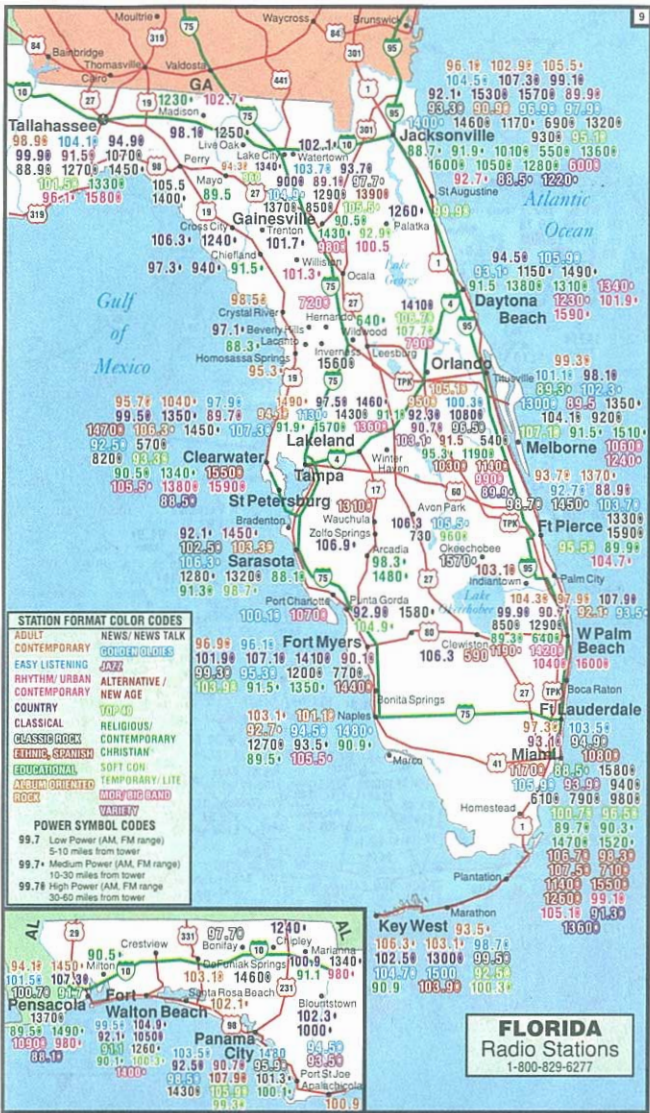

Tallahassee
98.9 104.1 94.9
99.9 91.5 107.0
88.9 127.0 145.0
101.5 133.0
96.1 158.0

Jacksonville
96.1 102.9 105.5
104.5 107.3 99.1
92.1 153.0 157.0 89.9
98.3 90.2 95.9 97.9
140.0 146.0 117.0 69.0 132.0
88.7 91.9 101.0 55.0 136.0
160.0 105.0 128.0 60.0
92.7 88.5 122.0

Gainesville
105.5 140.0
106.3 124.0
97.3 94.0 91.5
101.3
98.1 5
97.1 88.3
95.3

Daytona Beach
94.5 105.9
93.1 115.0 149.0
91.5 138.0 131.0 134.0
123.0 101.9
159.0

Clearwater
95.7 104.0 97.9
99.5 135.0 89.7
147.0 106.5 145.0 107.3
92.5 57.0
82.0 93.3
90.5 134.0 155.0
105.5 138.0 159.0
88.5

Tampa
149.0 97.5 146.0
130.0 143.0 91.1 92.3 108.0
91.9 157.0 160.0
108.1 91.5 54.0
95.3 119.0
103.0 114.0
99.0
106.3 106.5
73.0 96.0
106.9
103.1 101.1
92.7 94.5 143.0
127.0 93.5 90.9
89.5 105.5

Orlando
99.3
101.1 98.1
89.3 102.3
130.0 89.5 135.0
104.1 92.0
107.1 91.5 15.0
106.0
124.0
93.7 137.0
92.7 88.9
98.7 145.0 103.7
133.0
159.0
95.5 89.9
104.7

Sarasota
92.1 145.0
102.5 103.3
106.3
128.0 132.0 88.1
91.3 98.7

Fort Myers
96.9 96.1
101.9 107.1 141.0 90.1
99.3 95.3 120.0 77.0
103.9 91.5 135.0 144.0

W Palm Beach
99.9 90.7
85.0 129.0
89.3 64.0
106.3 59.0 119.0 132.0
104.0 160.0

St Petersburg
103.1 101.1
92.7 94.5 143.0
127.0 93.5 90.9
89.5 105.5

Lakeland
103.1 101.1
92.7 94.5 143.0
127.0 93.5 90.9
89.5 105.5

Ft Lauderdale
97.3 103.5
93.1 94.9
117.0 88.5 158.0
105.6 93.9 94.0
61.0 79.0 98.0
100.7 95.5
89.7 90.3
147.0 152.0
106.7 98.3
107.5 71.0
114.0 155.0
126.0 99.1
105.1 91.3
136.0

Pensacola
94.1 145.0
101.5 107.3
100.7 91.7
137.0
89.5 149.0
100.0 98.0
88.1

Fort Walton Beach
97.7 124.0
103.1 146.0
102.1
99.5 104.9
92.1 105.0
91.1 126.0
90.1 106.3
130.0

Key West
93.5
106.3 103.1 98.7
102.5 130.0 99.5
104.7 15.0 92.5
90.9 108.9 100.3

Panama City
92.5 90.7 95.9
98.5 107.9 101.3
143.0 105.9 100.1
99.3

Port St Joe
94.5
98.3

Marathon
93.5