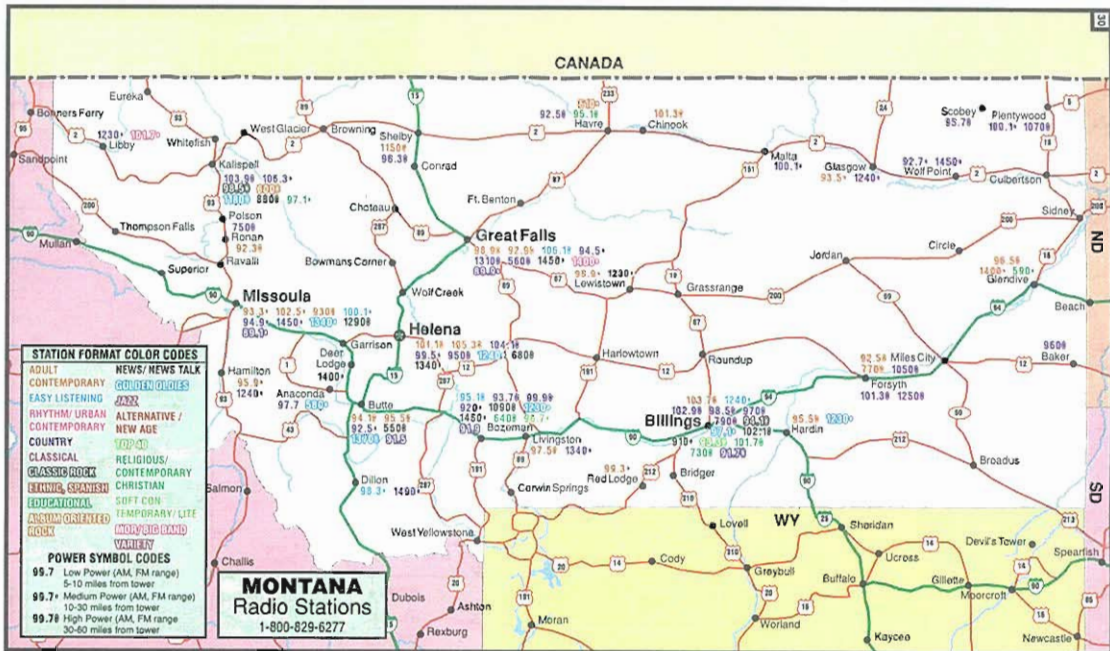

POWER SYMBOL CODES

99.7 Low Power (AM, FM range) 5-10 miles from tower

99.7+ Medium Power (AM, FM range) 10-30 miles from tower

99.78 High Power (AM, FM range) 30-60 miles from tower

MISSOURI
Radio Stations
1-800-829-6277