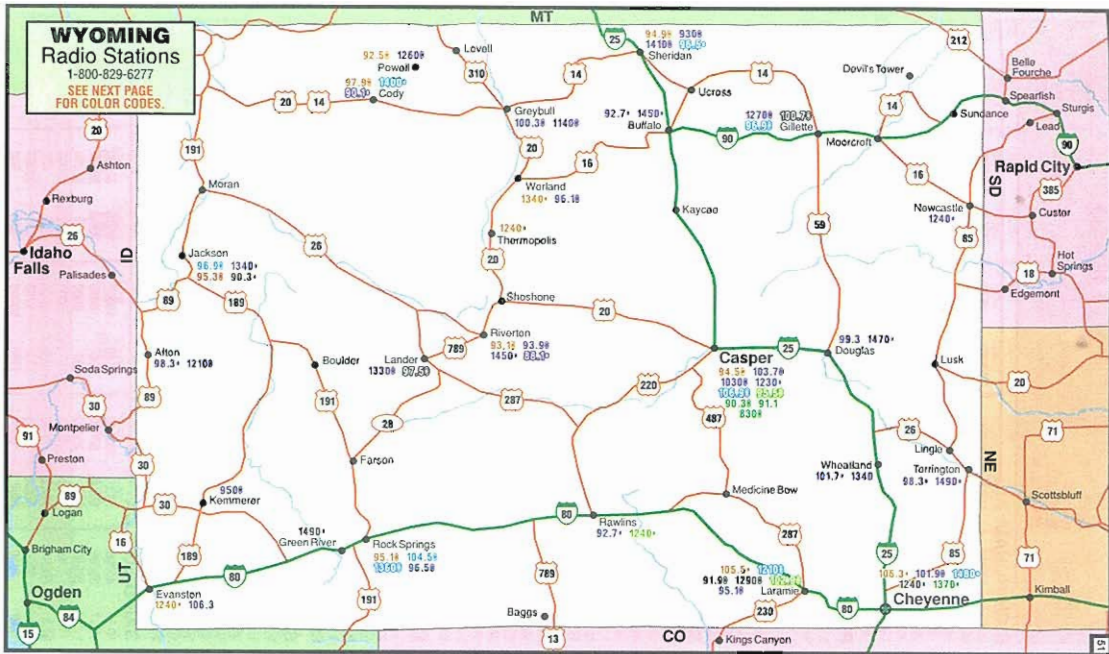

WYOMING Radio Stations

1-800-829-6277

SEE NEXT PAGE
FOR COLOR CODES.