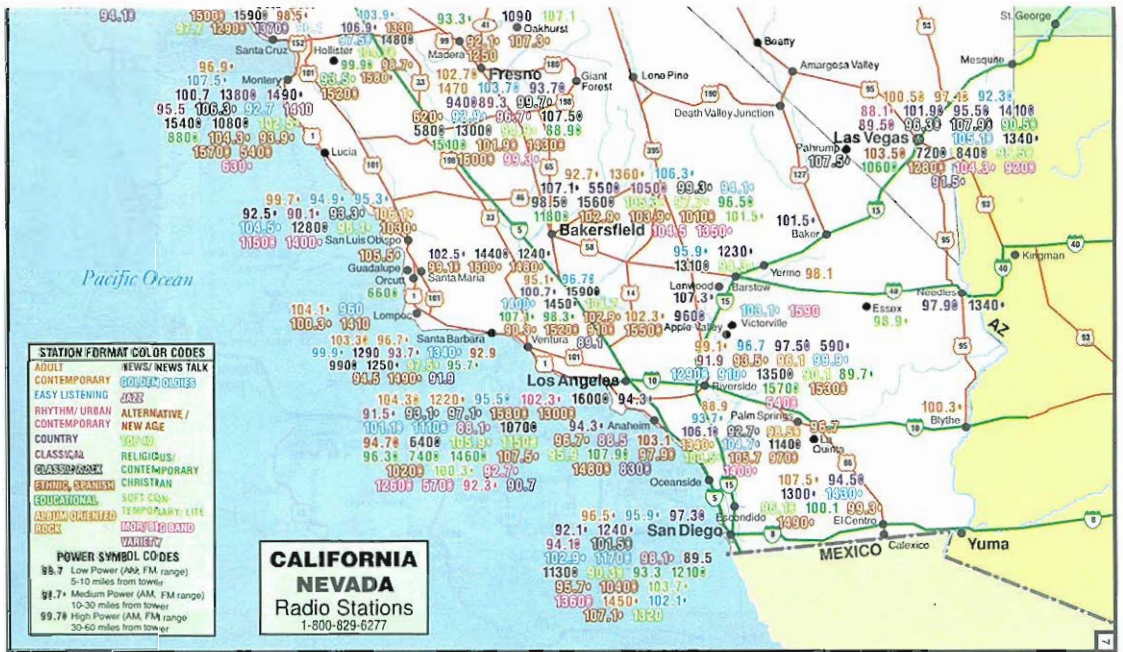

CALIFORNIA NEVADA
Radio Stations
1-800-829-6277