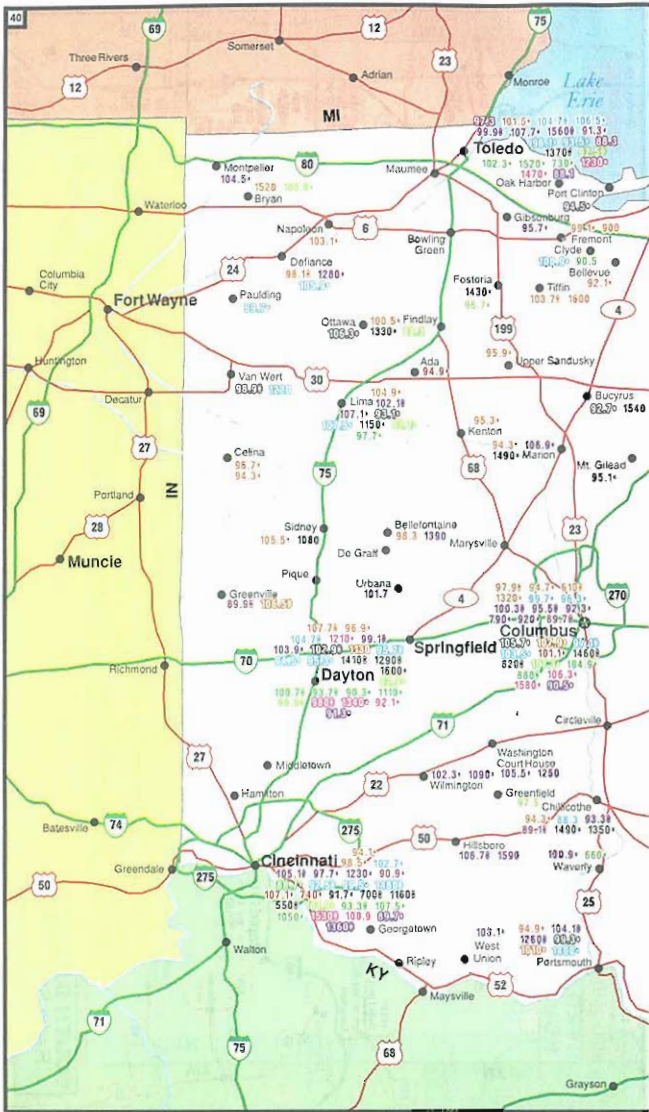

OHIO
Radio Stations
1-800-829-6277

STATION FORMAT COLOR CODES

POWER SYMBOL CODES