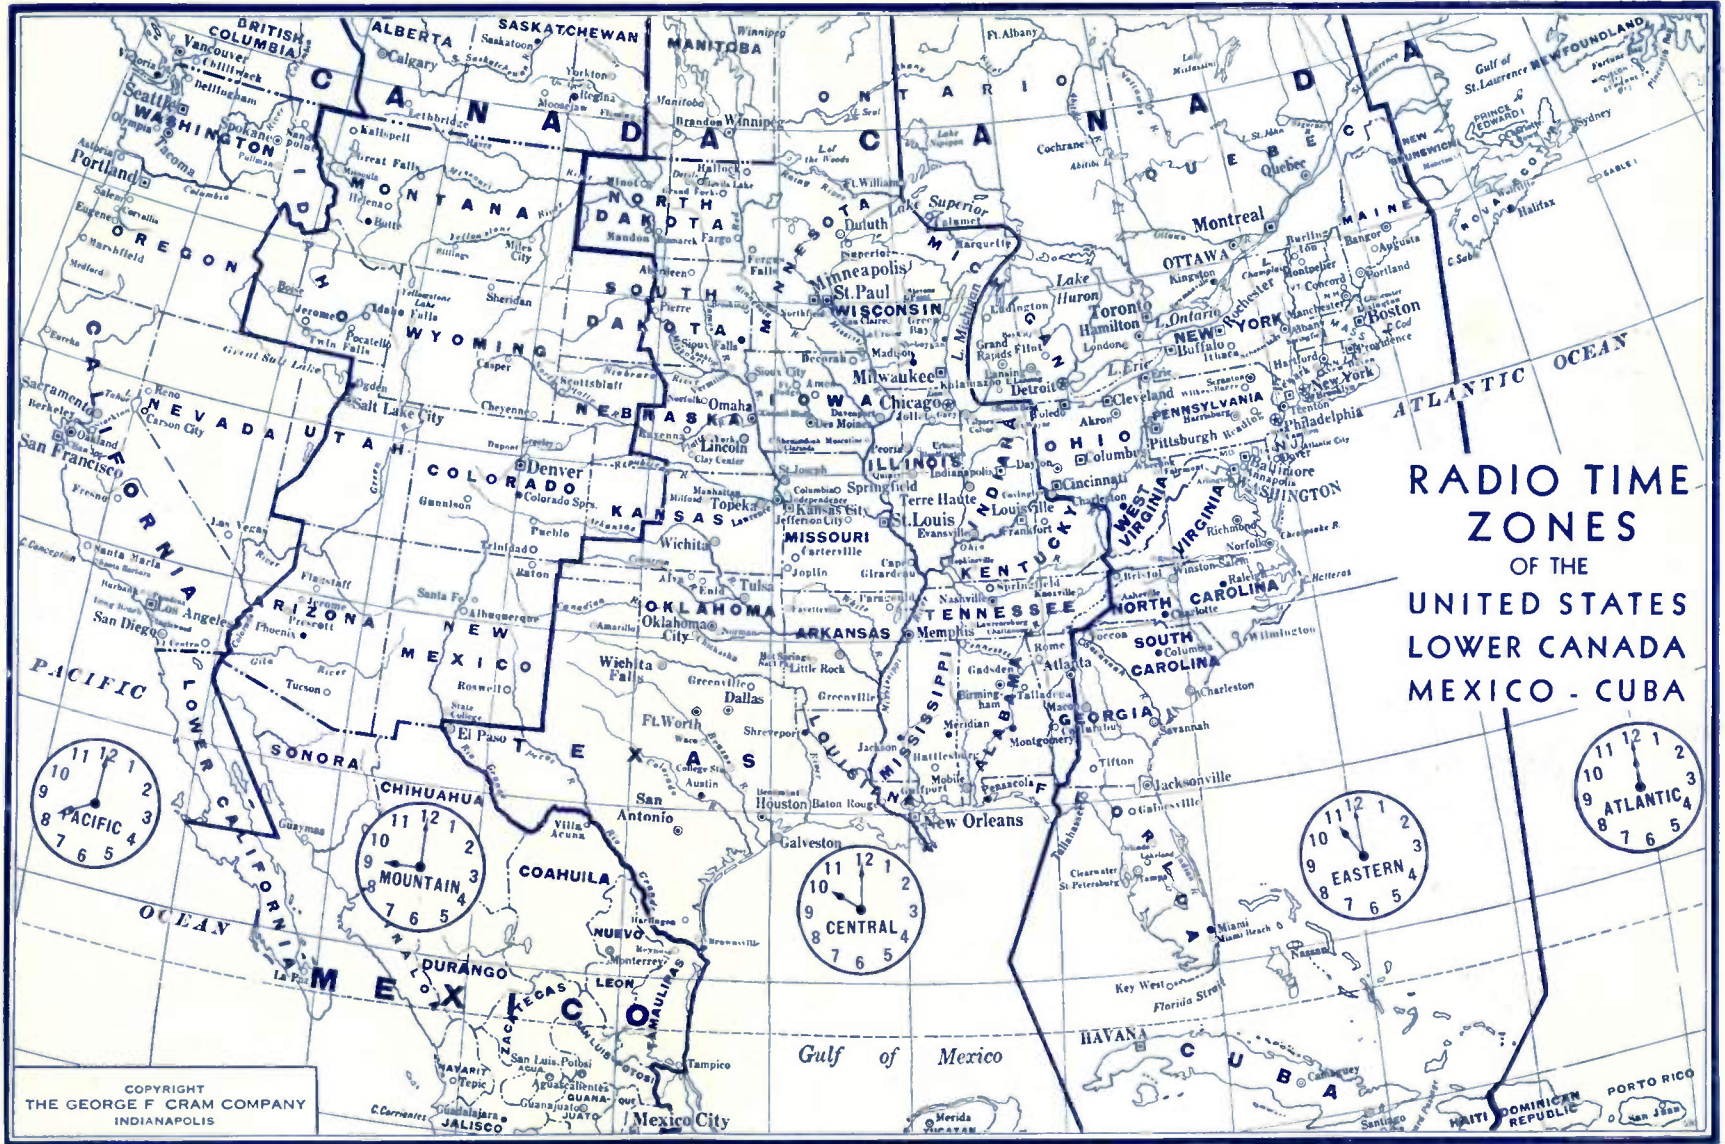

CROSLLEY

ALL WAVE RADIO LOGS MAPS

TABLE OF CONTENTS

	Page		Page
Chain Broadcasting Systems	3	Short Wave Stations of the World	14
United States and Canada (by Kilocycles)	4	Ship Broadcasts	18
Cuba and Mexico	8	United States Radio Time Zones	2
Television Stations	8	Special Feature Reminder	19
Police Calls (Municipal)	9	World Map	12
United States and Canada (by States)	10	Police Calls (State)	9

BROADCASTING STATIONS UNITED STATES AND CANADA

Alphabetically by Cities, States and Provinces, With Kilocycles

UNITED STATES

ALABAMA

Birmingham, (WAPI-1140)
(WBRG-930) (WVSGN-1310)
Decatur, WMPG-1370
Dothan, WAGF-1370
Gadsden, WJBY-1210
Mobile, WALA-1380
Montgomery, WBSA-1410
Selma, WHBB-1500
Sheffield, WMSD-1420
Tuscaloosa, WJRD-1200